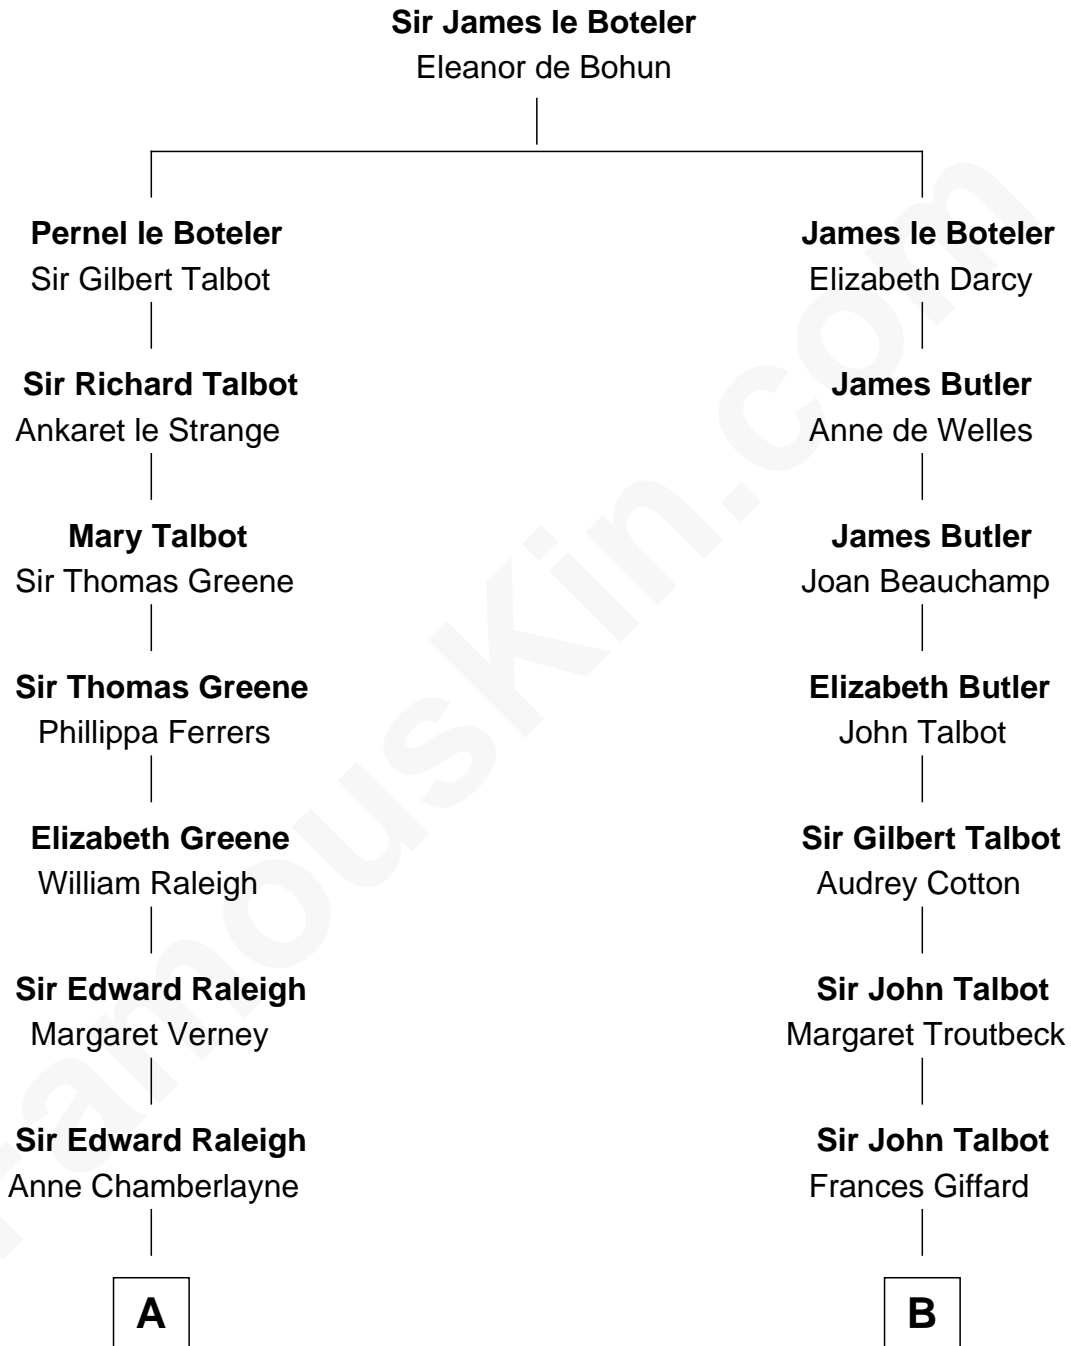

# FamousKin.com

## Relationship Chart of Lucretia (Rudolph) Garfield

*First Lady of President James Garfield*

17th cousin 2 times removed of

**Benedict Cumberbatch**

*Movie, Television and Stage Actor*

**C**

**Henry Carlton Cumberbatch**