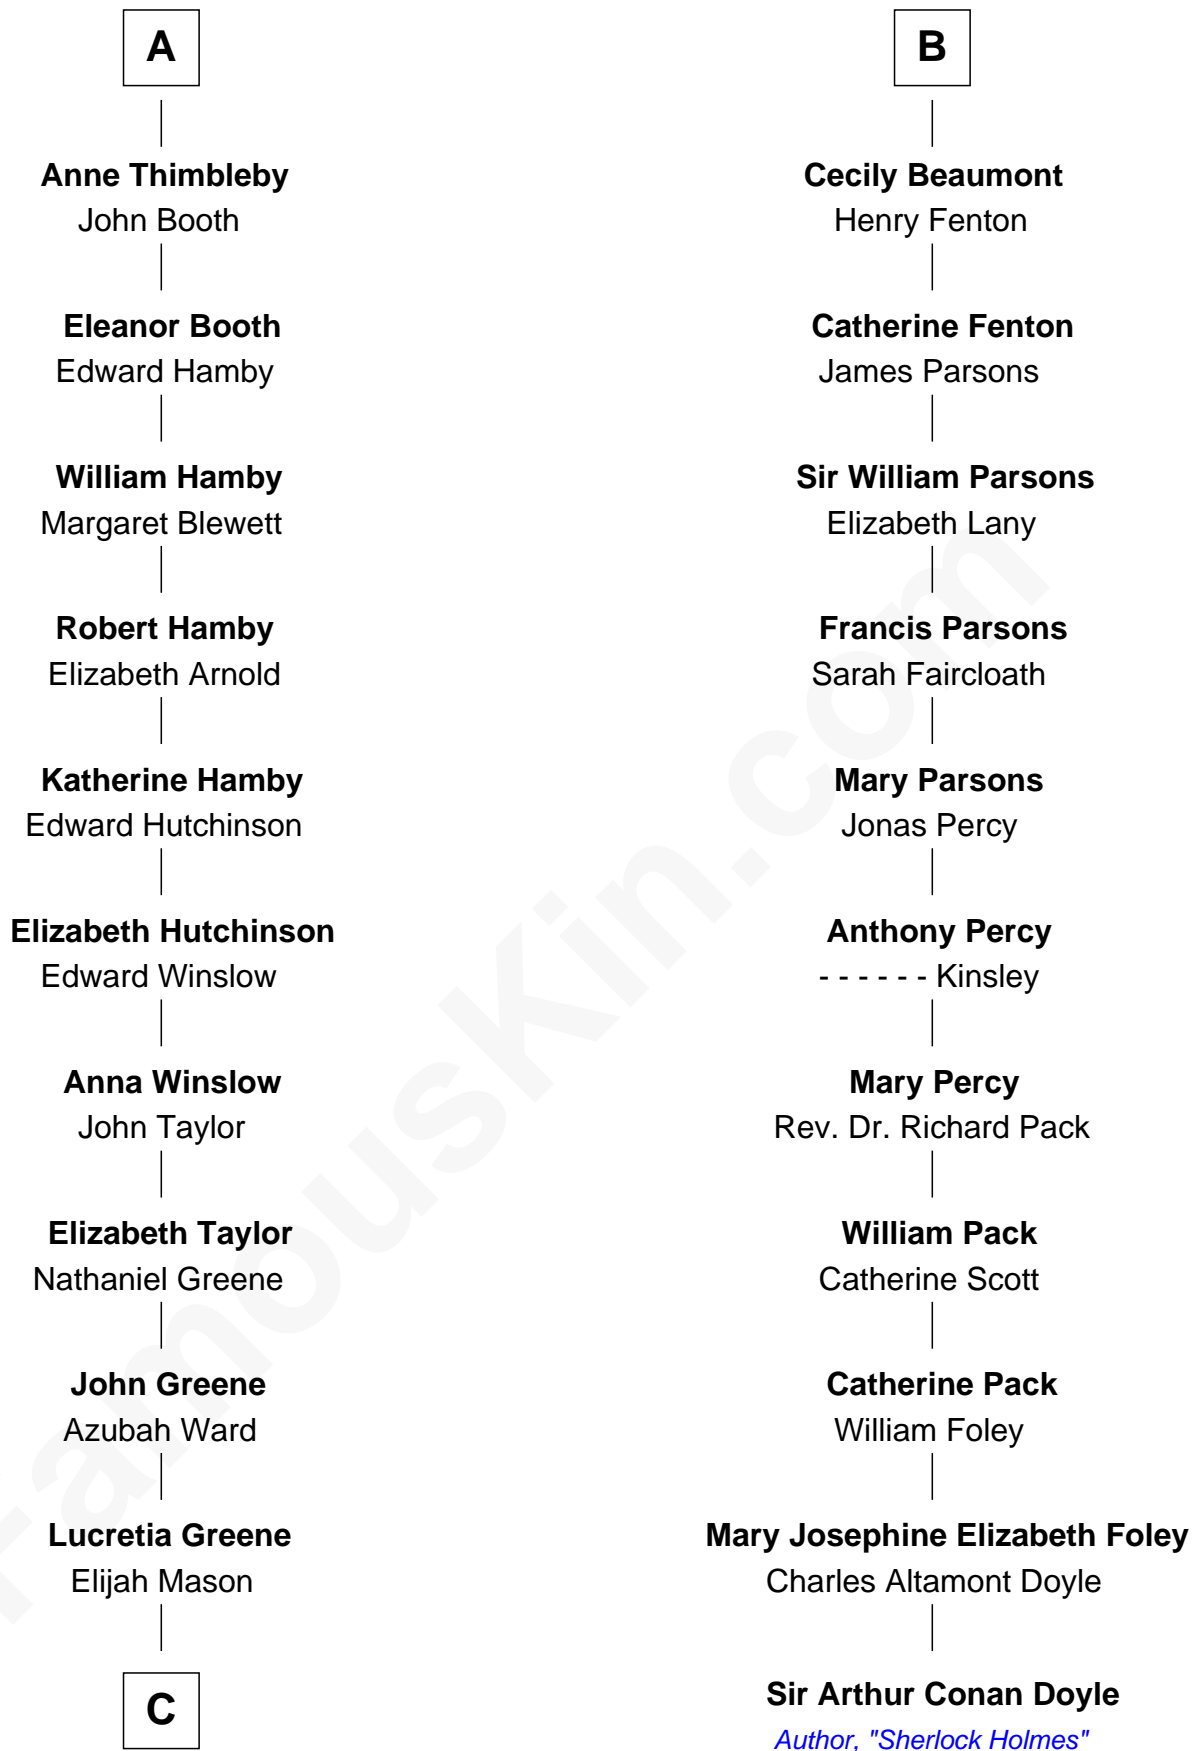

## Relationship Chart of Lucretia (Rudolph) Garfield

*First Lady of President James Garfield*

17th cousin 1 time removed of

**Sir Arthur Conan Doyle**

*Author, "Sherlock Holmes"*

**C**

Arabella Greene Mason

Zebulon Rudolph

Lucretia (Rudolph) Garfield

*First Lady of James Garfield*

FamousKin.com