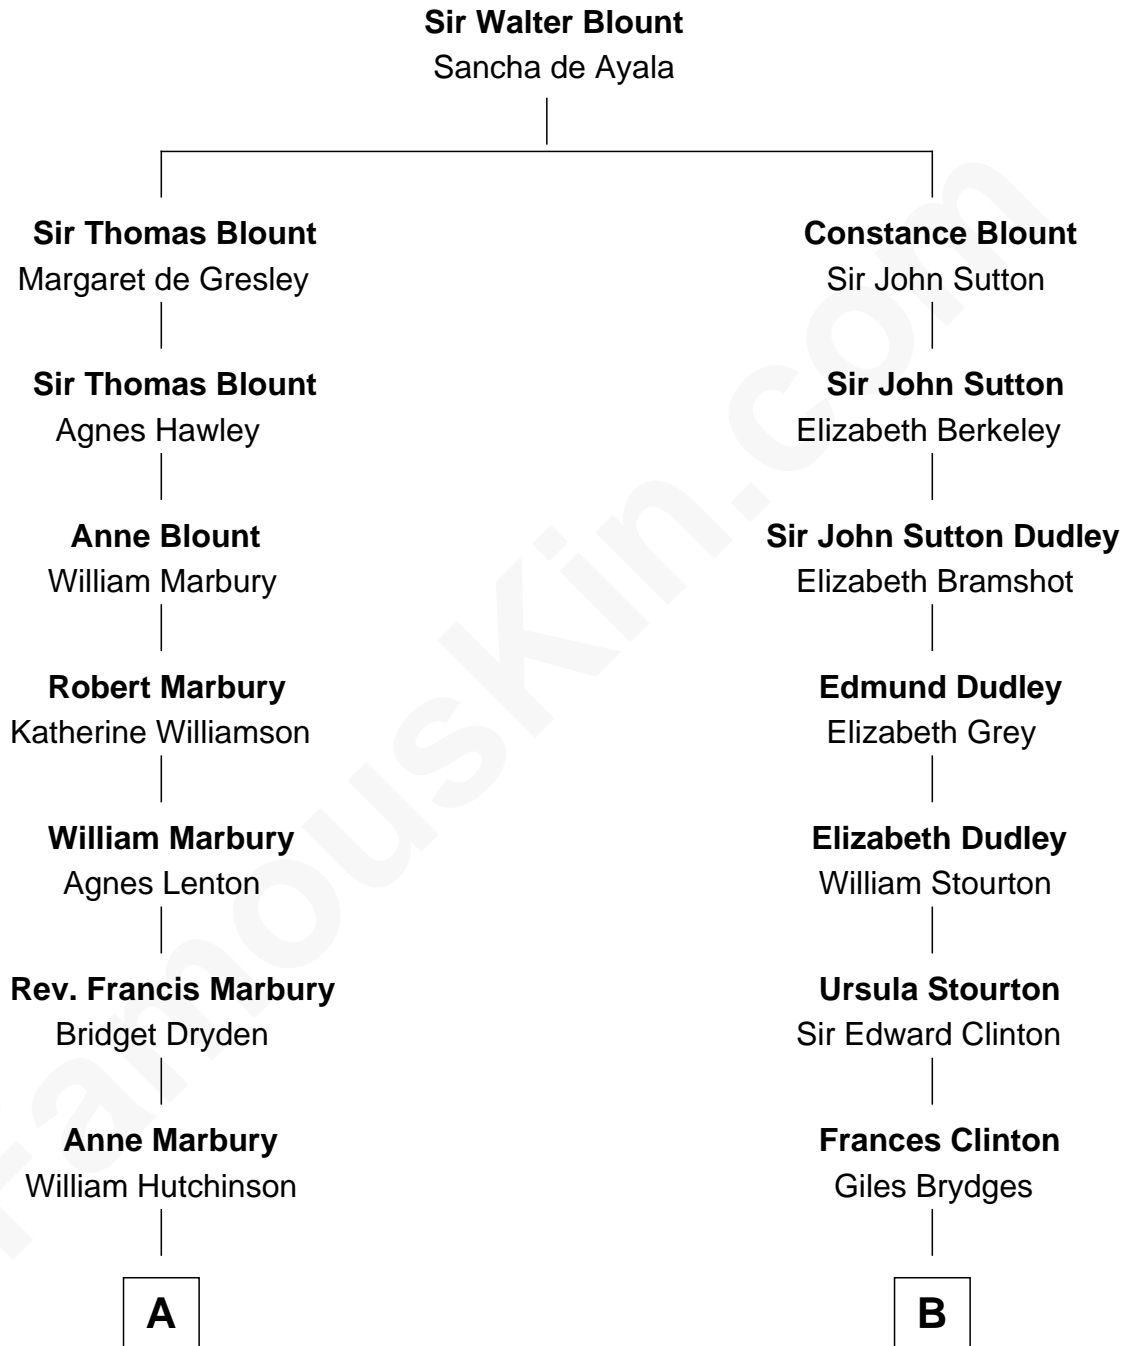

FamousKin.com

Relationship Chart of Lucretia (Rudolph) Garfield

First Lady of President James Garfield

13th cousin 5 times removed of

Queen Elizabeth II

Queen of the United Kingdom

C

Elizabeth Bowes-Lyon
George VI, King of the United Kingdom

Queen Elizabeth II
Queen of the United Kingdom

FamousKin.com

Elizabeth II photo by [Eric Draper](#)