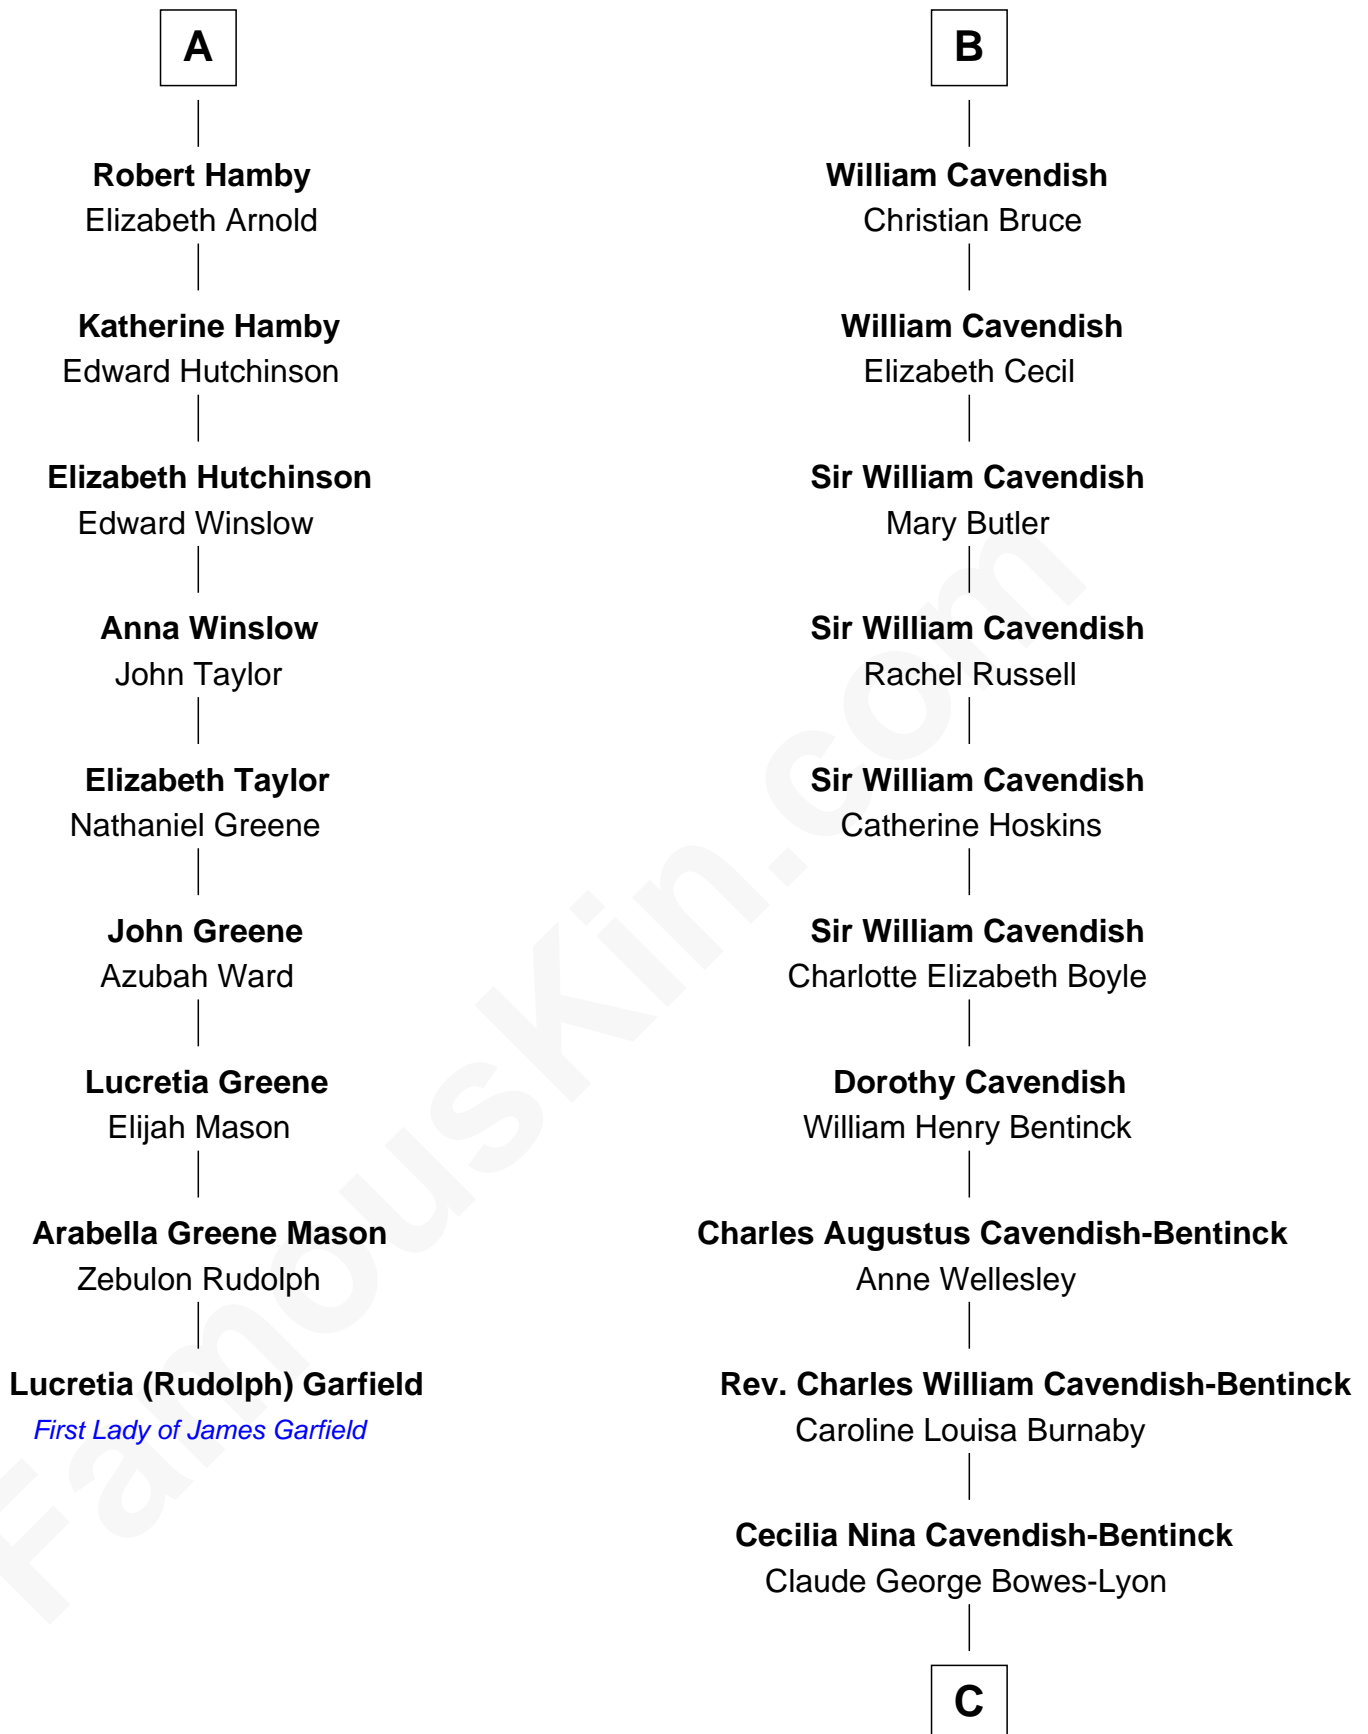

FamousKin.com

Relationship Chart of Lucretia (Rudolph) Garfield

First Lady of President James Garfield

15th cousin 3 times removed of

Queen Elizabeth II

Queen of the United Kingdom

C

Elizabeth Bowes-Lyon
George VI, King of the United Kingdom

Queen Elizabeth II
Queen of the United Kingdom

FamousKin.com