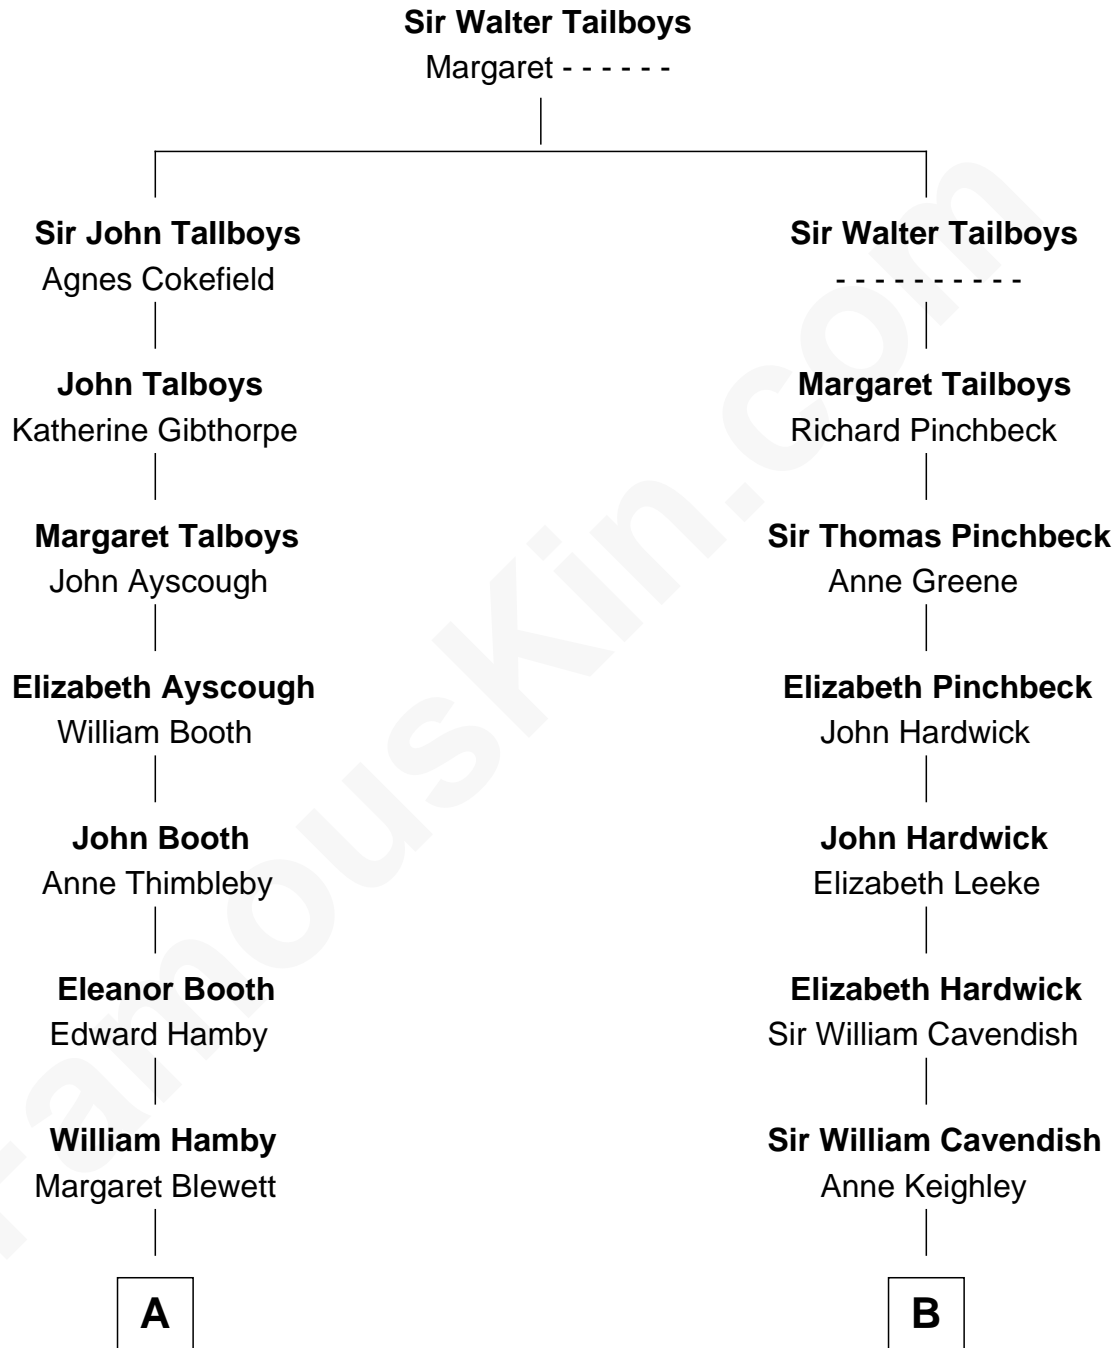

FamousKin.com

Relationship Chart of Lucretia (Rudolph) Garfield

First Lady of President James Garfield

15th cousin 3 times removed of

Queen Elizabeth II

Queen of the United Kingdom

C

Elizabeth Bowes-Lyon
George VI, King of the United Kingdom

Queen Elizabeth II
Queen of the United Kingdom

FamousKin.com