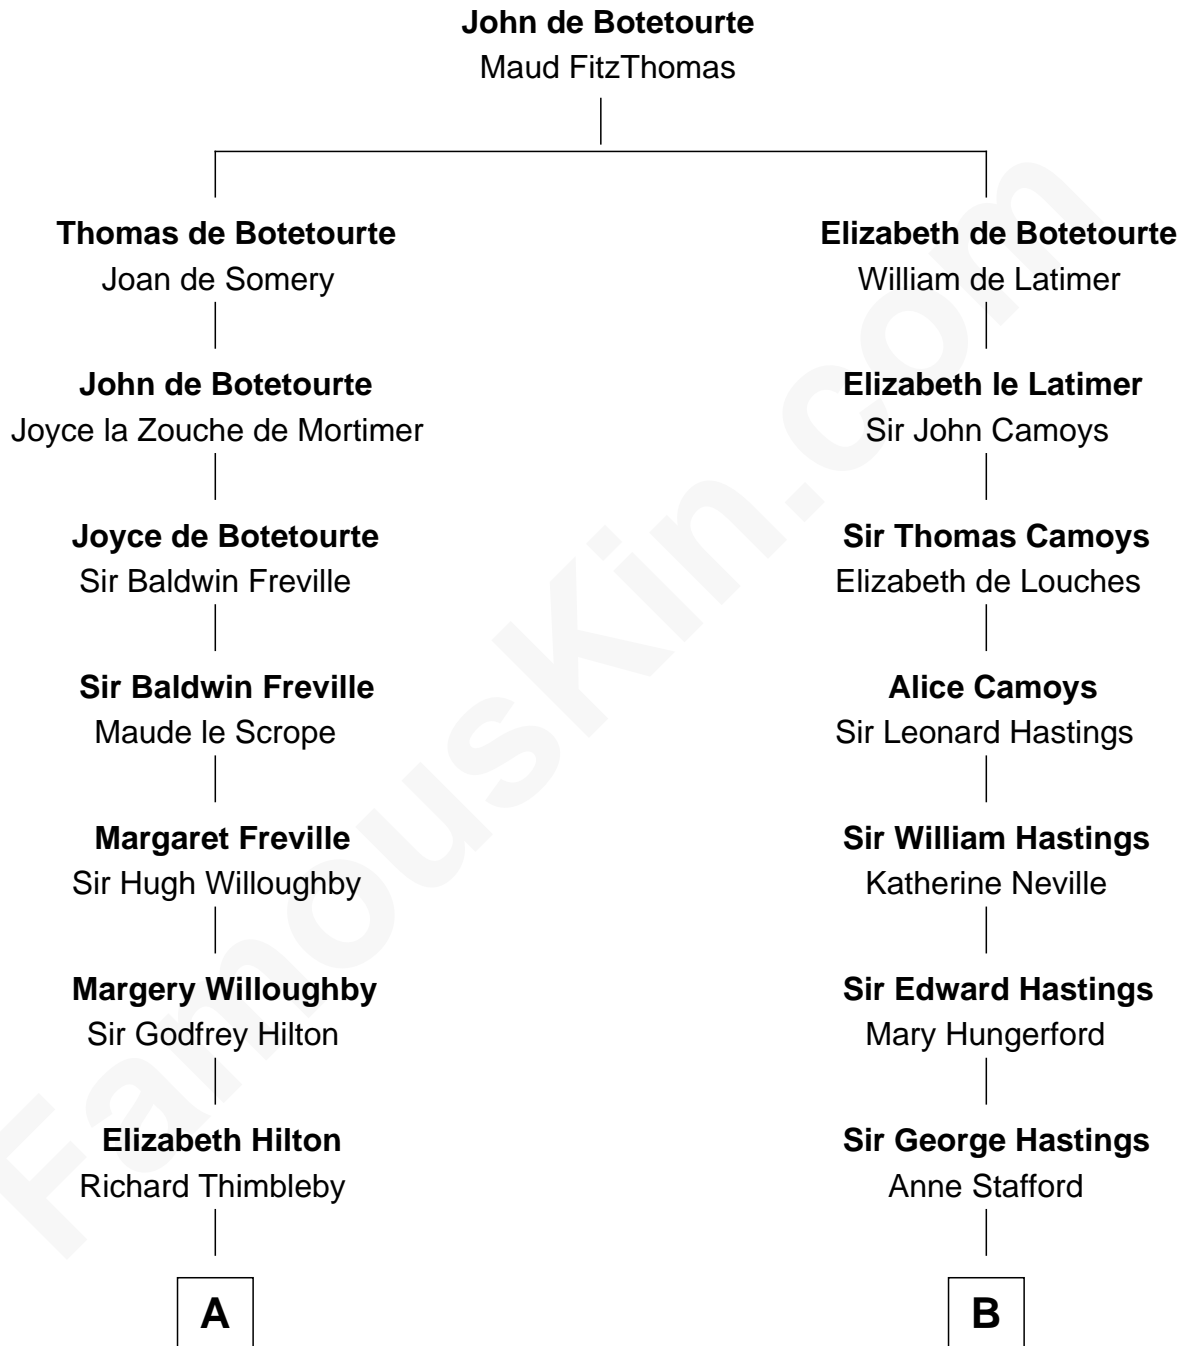

FamousKin.com

Relationship Chart of Lucretia (Rudolph) Garfield

First Lady of President James Garfield

18th cousin 2 times removed of

Queen Elizabeth II

Queen of the United Kingdom

Elizabeth II photo by [Eric Draper](#)