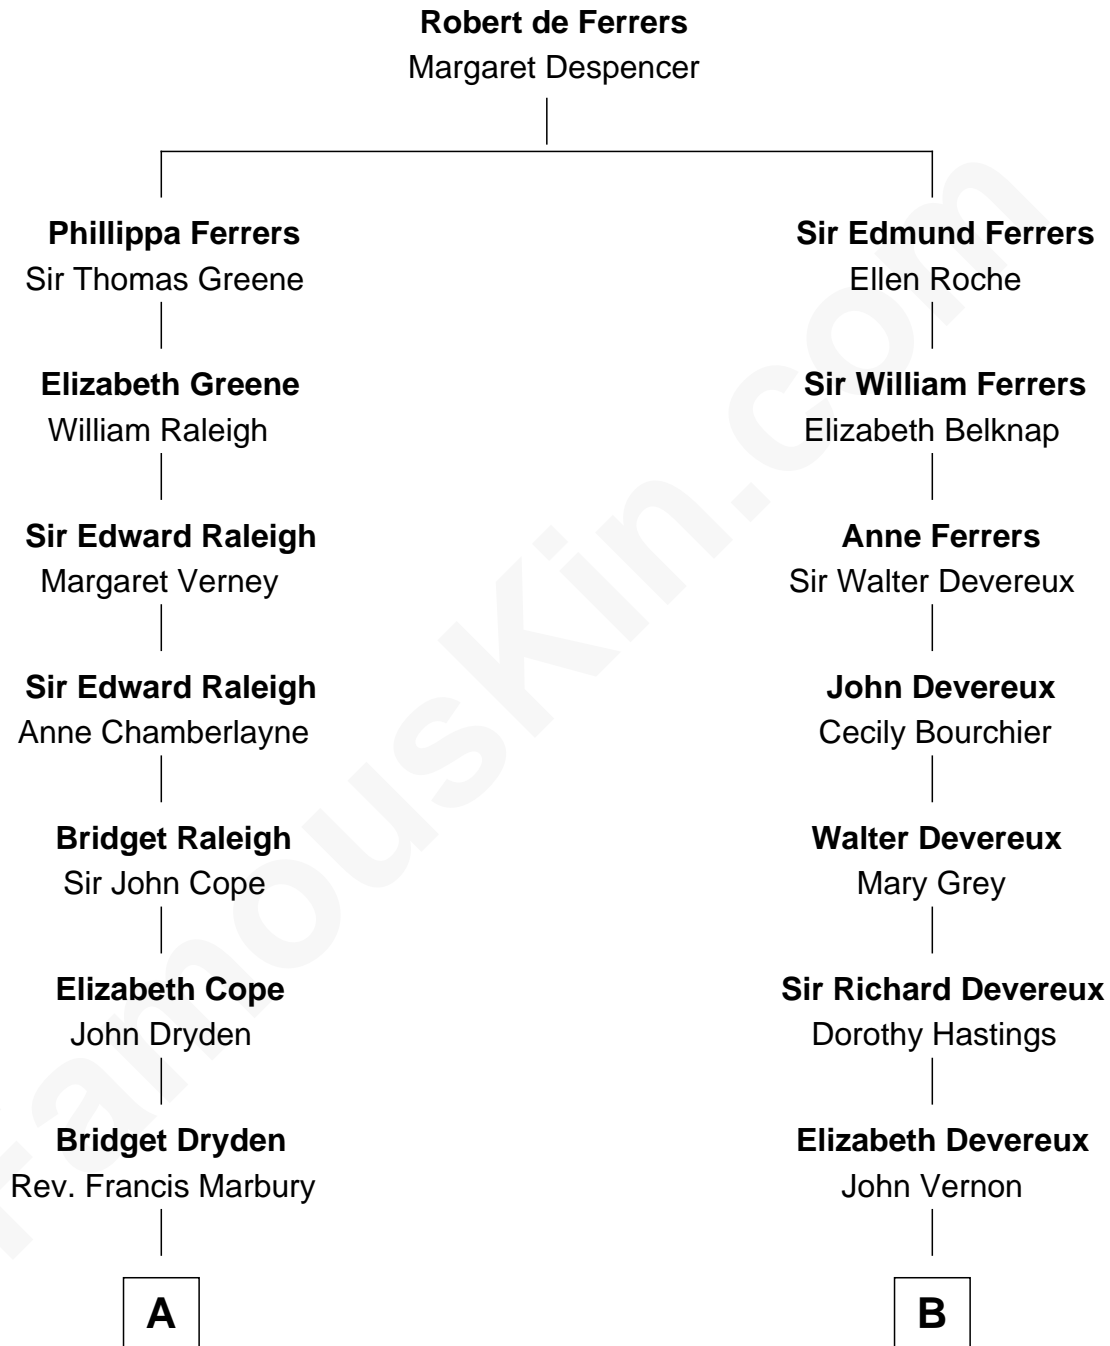

FamousKin.com

Relationship Chart of Lucretia (Rudolph) Garfield

First Lady of President James Garfield

14th cousin 4 times removed of

Queen Elizabeth II

Queen of the United Kingdom

C

Elizabeth Bowes-Lyon
George VI, King of the United Kingdom

Queen Elizabeth II
Queen of the United Kingdom

FamousKin.com