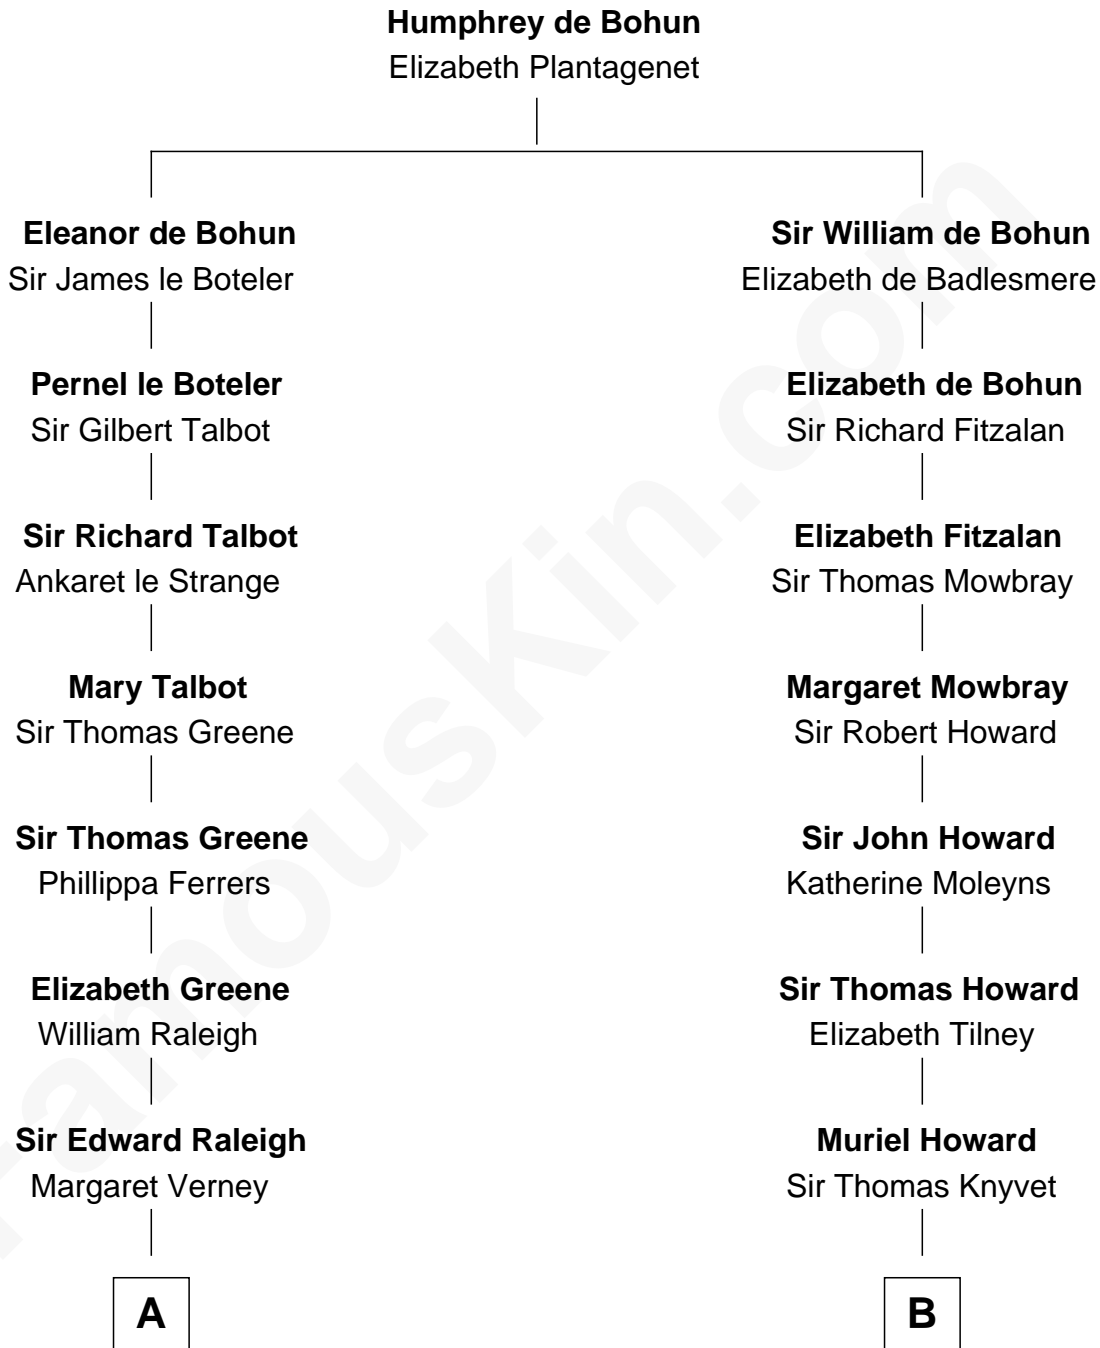

**FamousKin.com**  
**Relationship Chart of**  
**Lucretia (Rudolph) Garfield**  
*First Lady of President James Garfield*

18th cousin 2 times removed of

**Tilda Swinton**  
*Movie Actress*

**C**

**Arabella Greene Mason**

Zebulon Rudolph

**Lucretia (Rudolph) Garfield**

*First Lady of James Garfield*

**D**

**Gertrude Clare Fetherstonhaugh**

Cecil George Herbert Alers-Hankey

**Mariora Beatrice Evelyn Rochfort Alers-Hankey**

Alan Henry Campbell Swinton

**Sir John Swinton**

Judith Balfour Killen

**Tilda Swinton**

*Movie Actress*