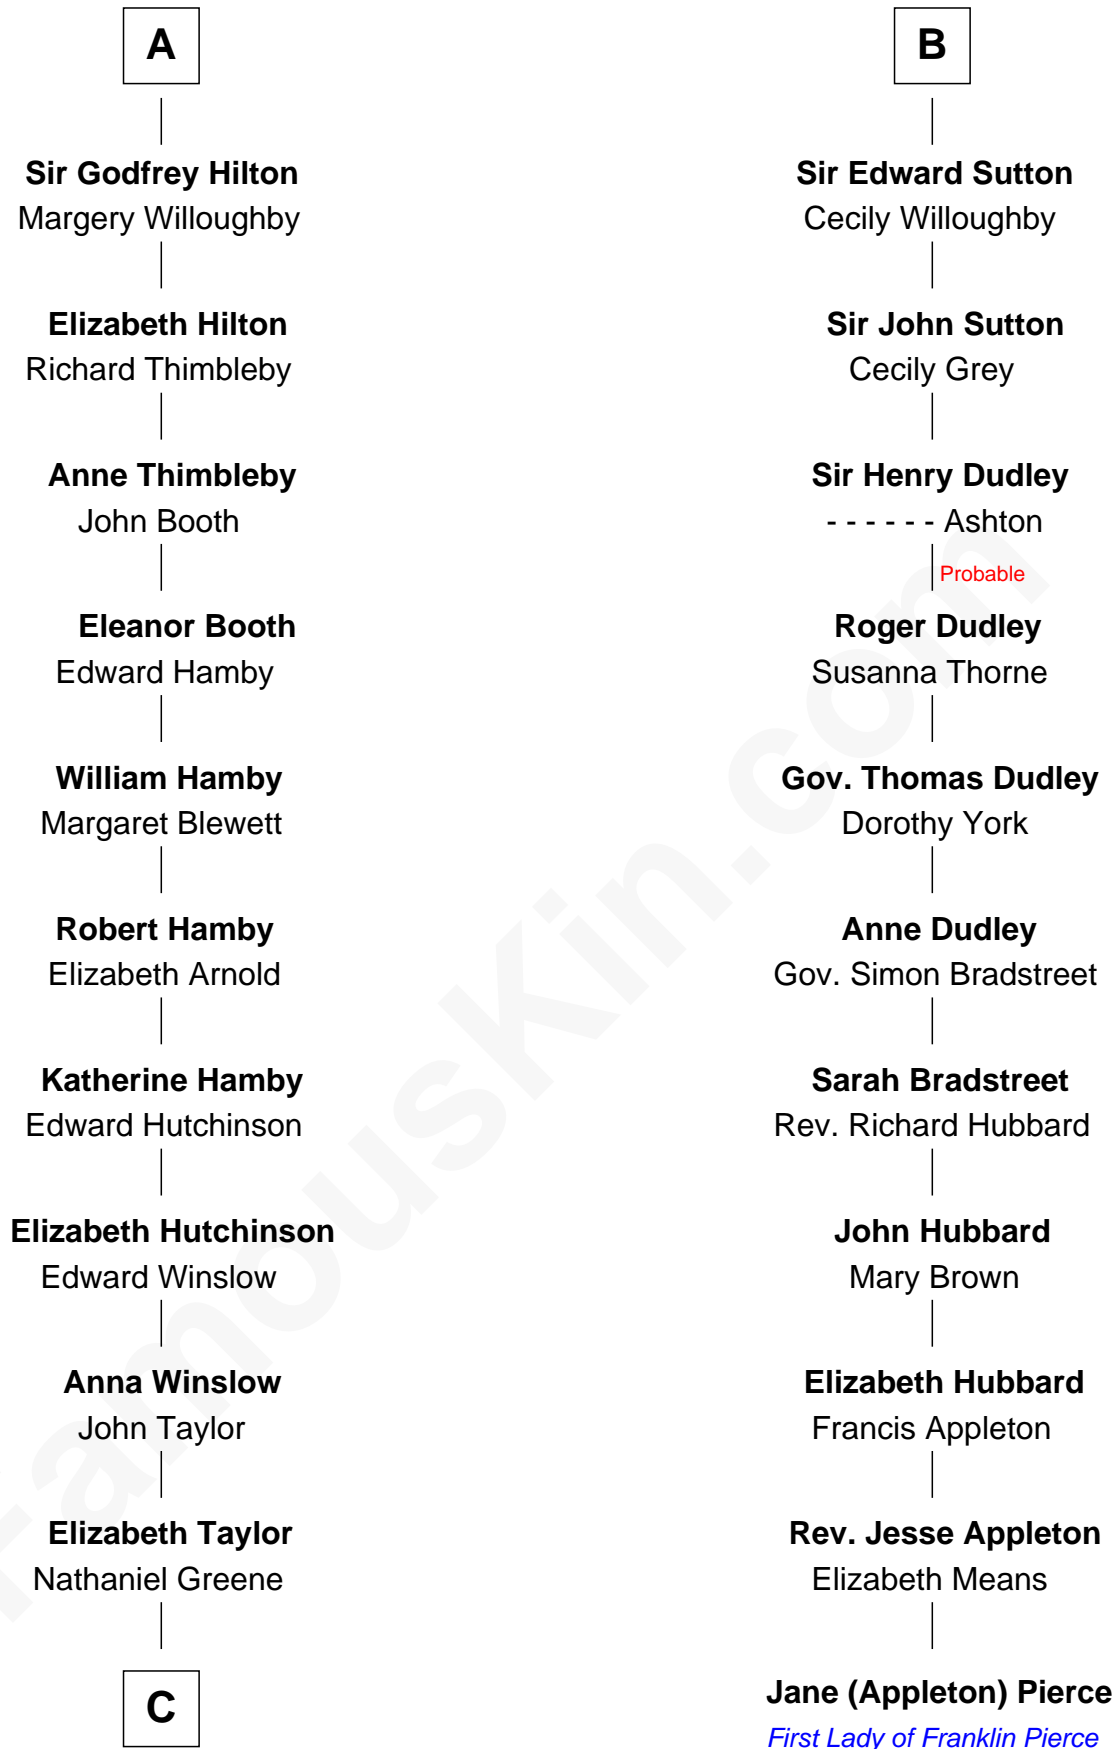

FamousKin.com
Relationship Chart of
Lucretia (Rudolph) Garfield

First Lady of President James Garfield

17th cousin 3 times removed of

Jane (Appleton) Pierce

First Lady of President Franklin Pierce

Sir Roger de Quincy
 Helen of Galloway

Elizabeth de Umfreville
 Sir Gilbert de Burradon

Thomas de Berkeley
 Katherine de Clyvedon

Eleanor de Burradon
 Sir Henry Tailboys

Sir John Berkeley
 Elizabeth Betteshorne

Joan Tailboys
 Sir Andrew Luttrell

Elizabeth Berkeley
 Sir John Sutton

Hawise Luttrell
 Sir Godfrey Hilton

Sir Edmund Sutton
 Joyce Tiptoft

A

B

C

—
John Greene
Azubah Ward

—
Lucretia Greene
Elijah Mason