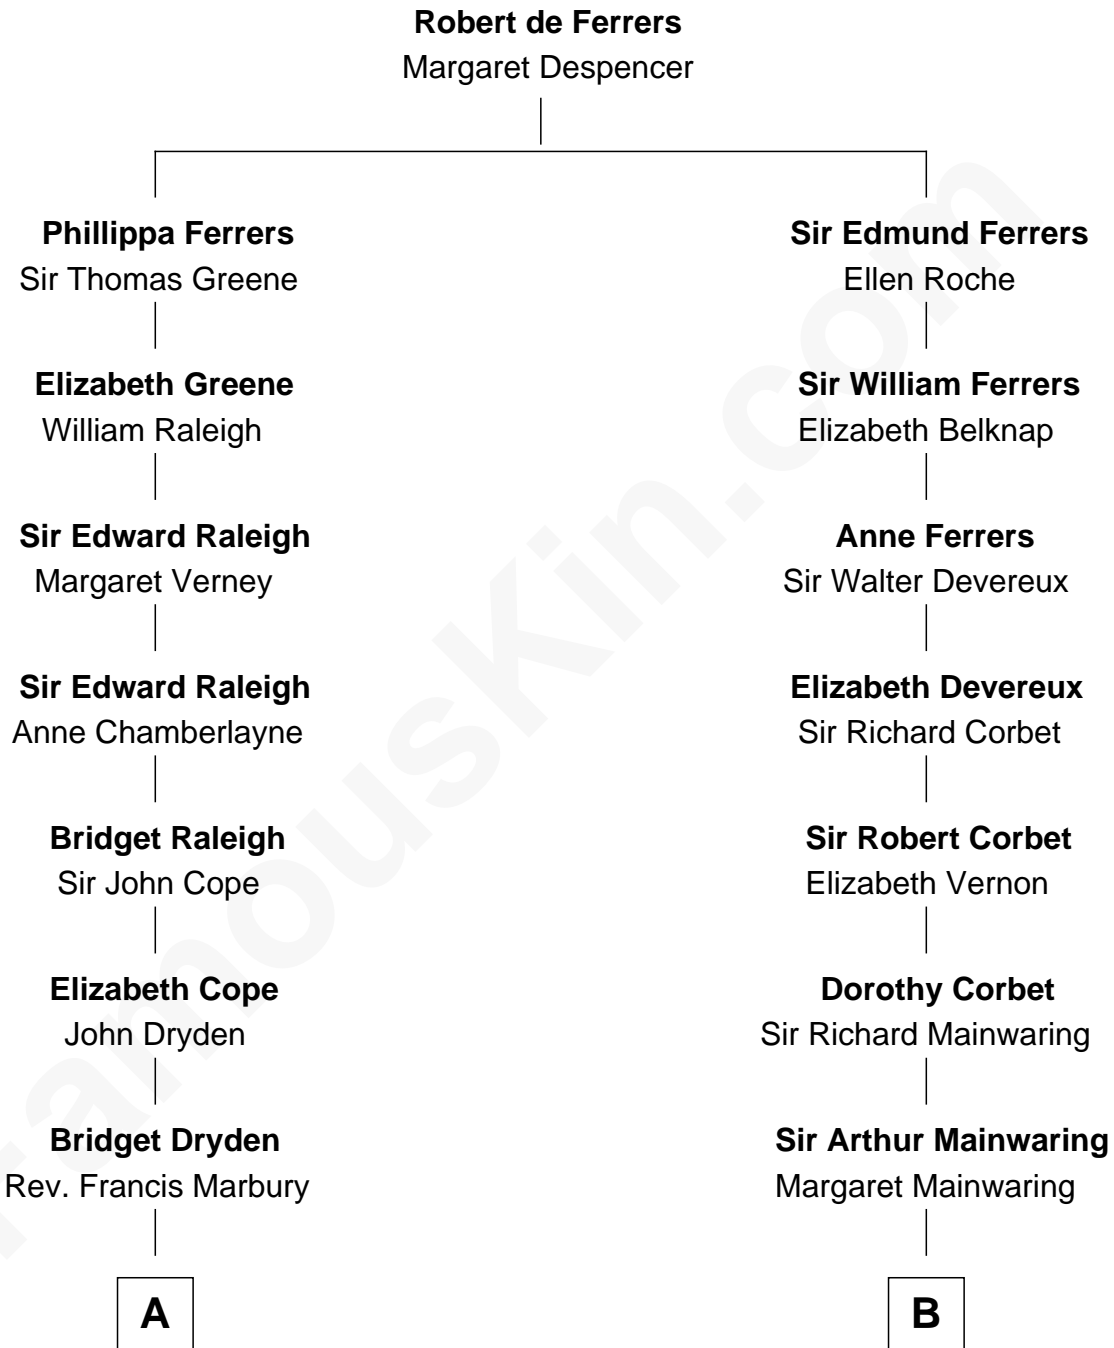

FamousKin.com
Relationship Chart of
Lucretia (Rudolph) Garfield

First Lady of President James Garfield

14th cousin 4 times removed of

Henry Sturgis Morgan

Co-Founder of Morgan Stanley

C

|
John Pierpont Morgan

Jane Norton Grew

|
Henry Sturgis Morgan

Co-Founder of Morgan Stanley

FamousKin.com