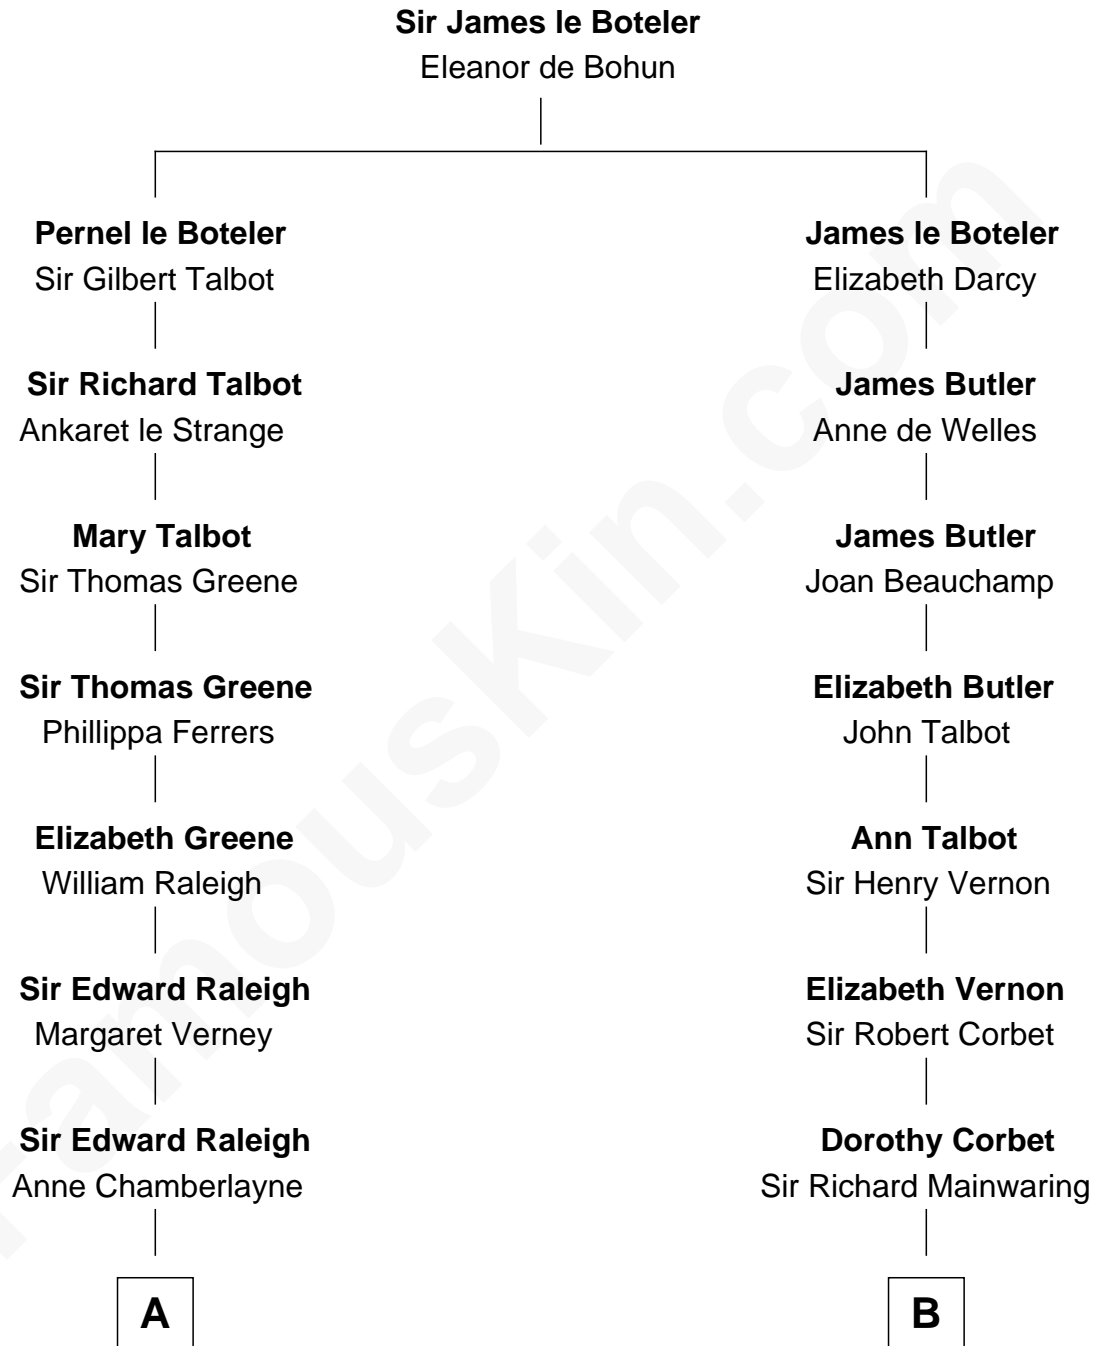

FamousKin.com

Relationship Chart of Lucretia (Rudolph) Garfield

First Lady of President James Garfield

17th cousin 2 times removed of

Henry Sturgis Morgan

Co-Founder of Morgan Stanley

C

—
Frances Louisa Tracy
John Pierpont Morgan

—
John Pierpont Morgan
Jane Norton Grew

—
Henry Sturgis Morgan
Co-Founder of Morgan Stanley

FamousKin.com