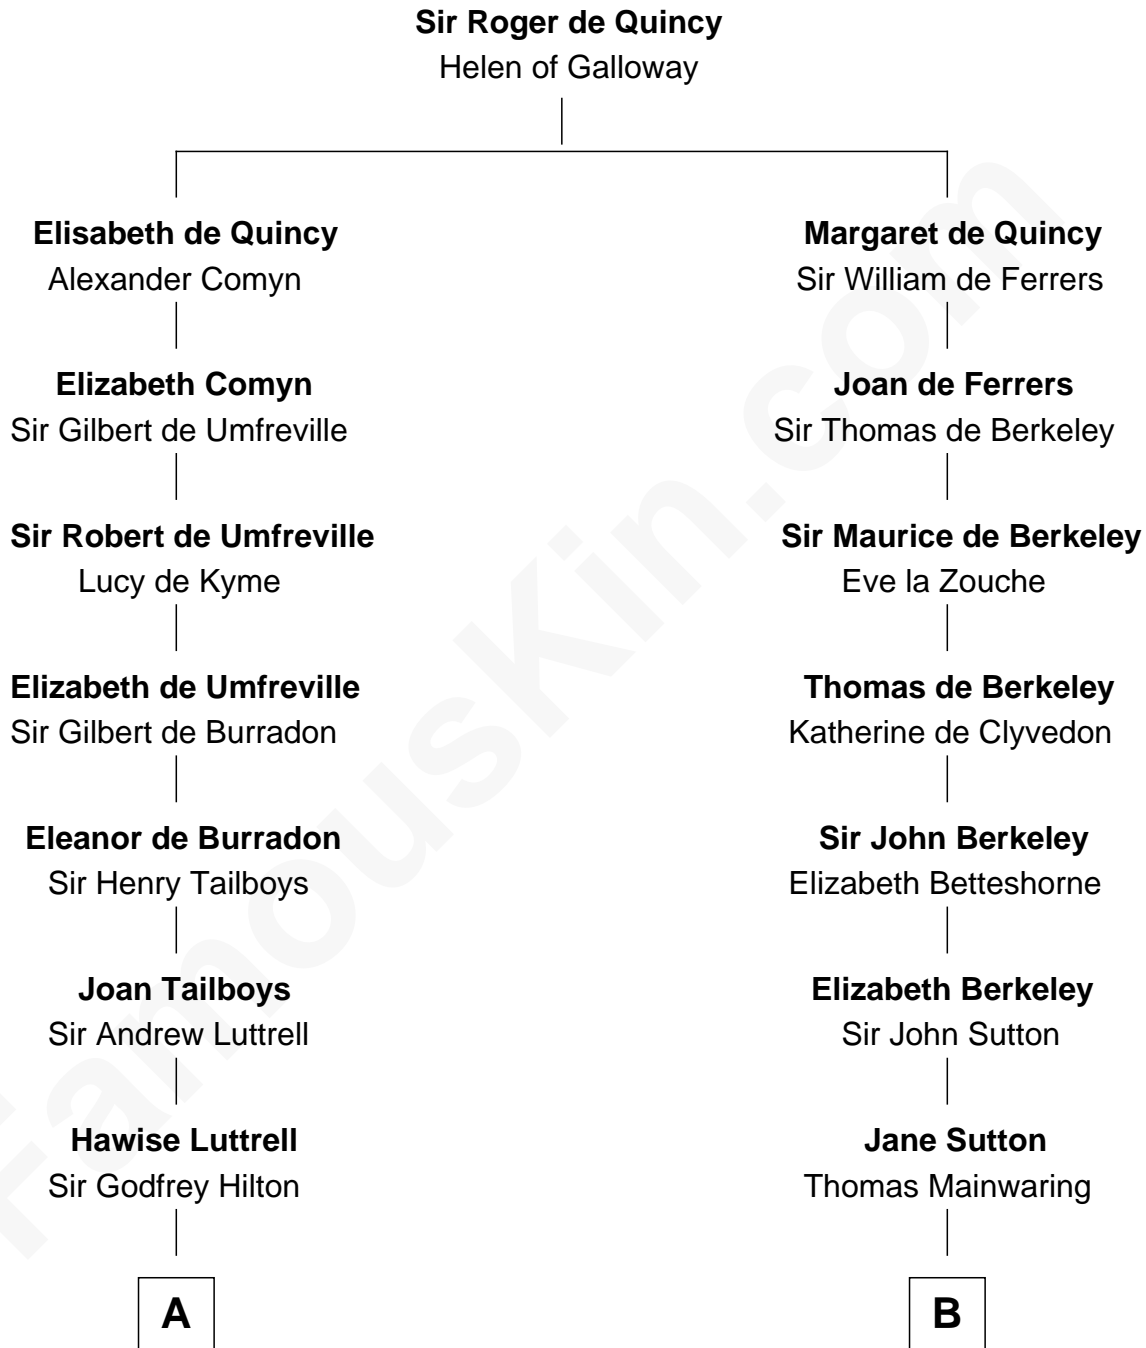

FamousKin.com

Relationship Chart of Lucretia (Rudolph) Garfield

First Lady of President James Garfield

19th cousin 1 time removed of

J.P. Morgan, Jr.

American Banker and Philanthropist

C

John Greene
Azubah Ward

Lucretia Greene
Elijah Mason

Arabella Greene Mason
Zebulon Rudolph

Lucretia (Rudolph) Garfield
First Lady of James Garfield

D

Charles F. Tracy
Louisa Kirkland

Frances Louisa Tracy
John Pierpont Morgan

J.P. Morgan, Jr.
American Banker and Philanthropist