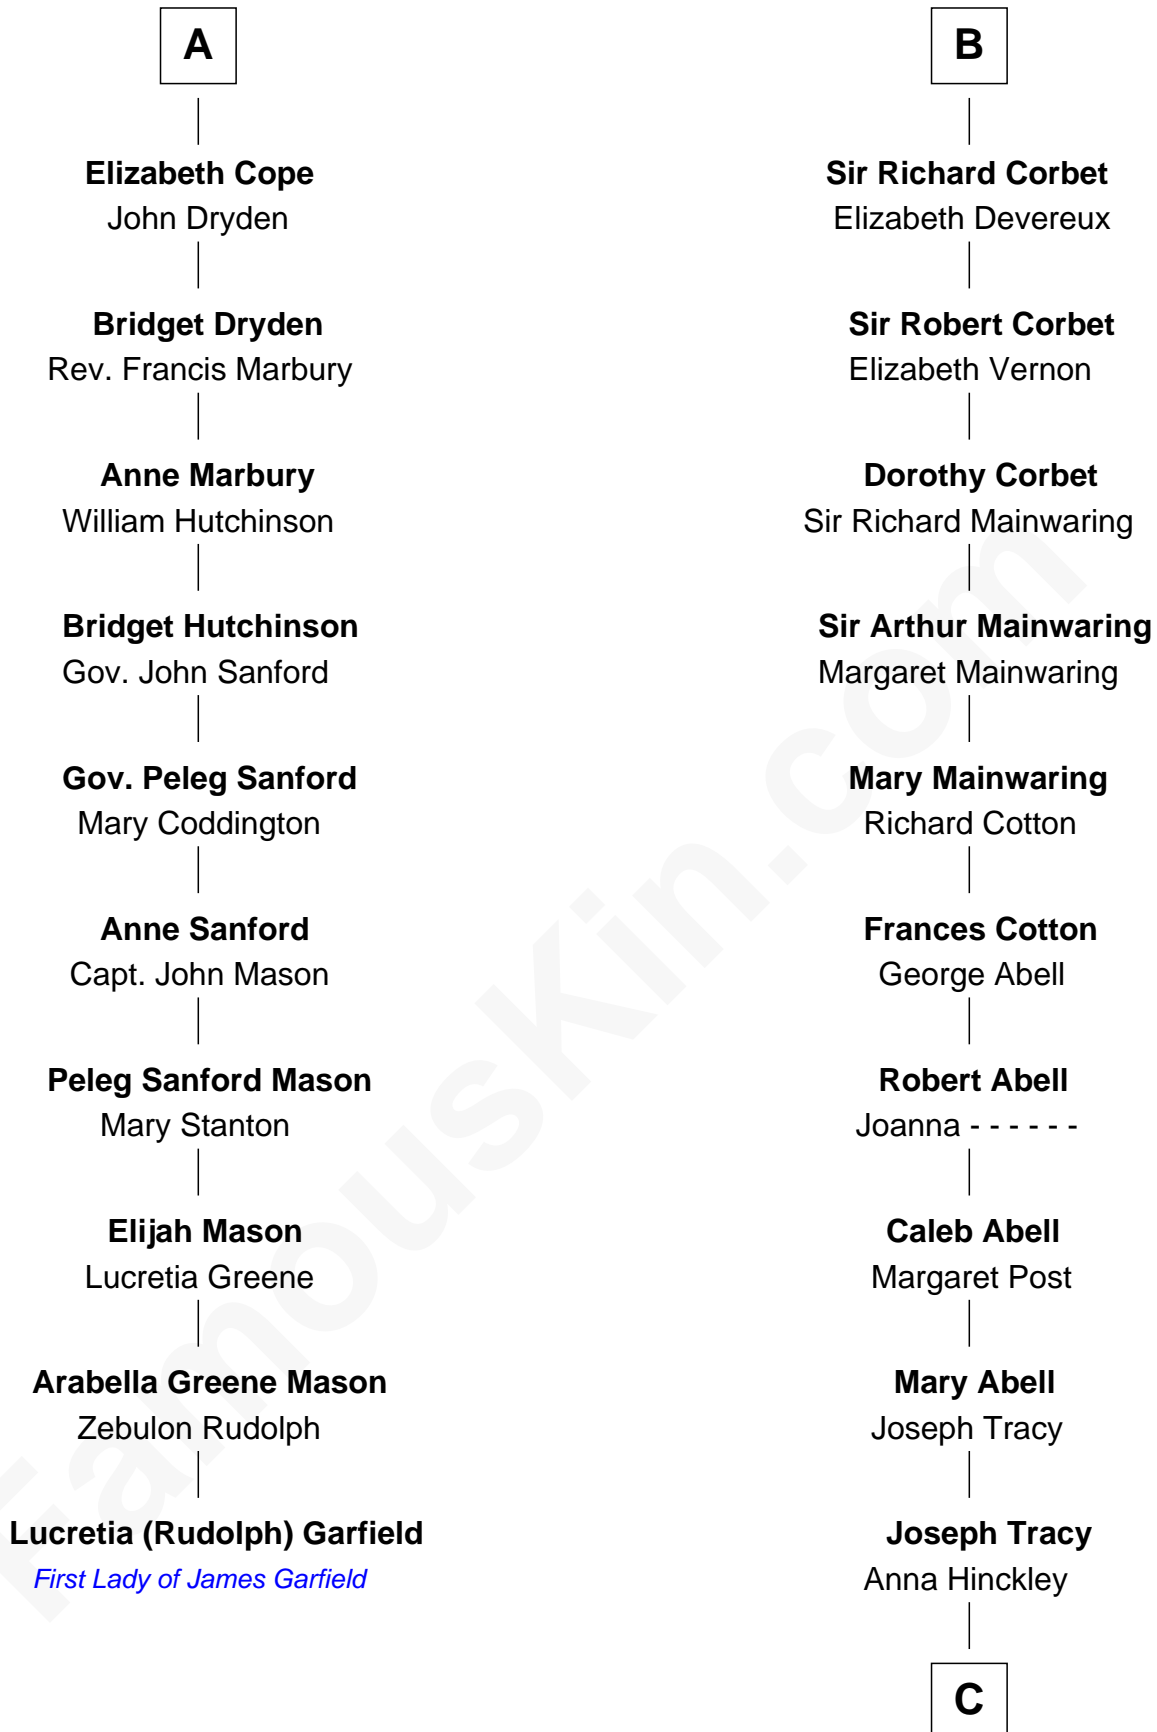

FamousKin.com

Relationship Chart of Lucretia (Rudolph) Garfield

First Lady of President James Garfield

16th cousin 5 times removed of

J.P. Morgan, Jr.

American Banker and Philanthropist

C

Jared Tracy
Margaret Grant

William Gedney Tracy
Rachel Huntington

Charles F. Tracy
Louisa Kirkland

Frances Louisa Tracy
John Pierpont Morgan

J.P. Morgan, Jr.

American Banker and Philanthropist