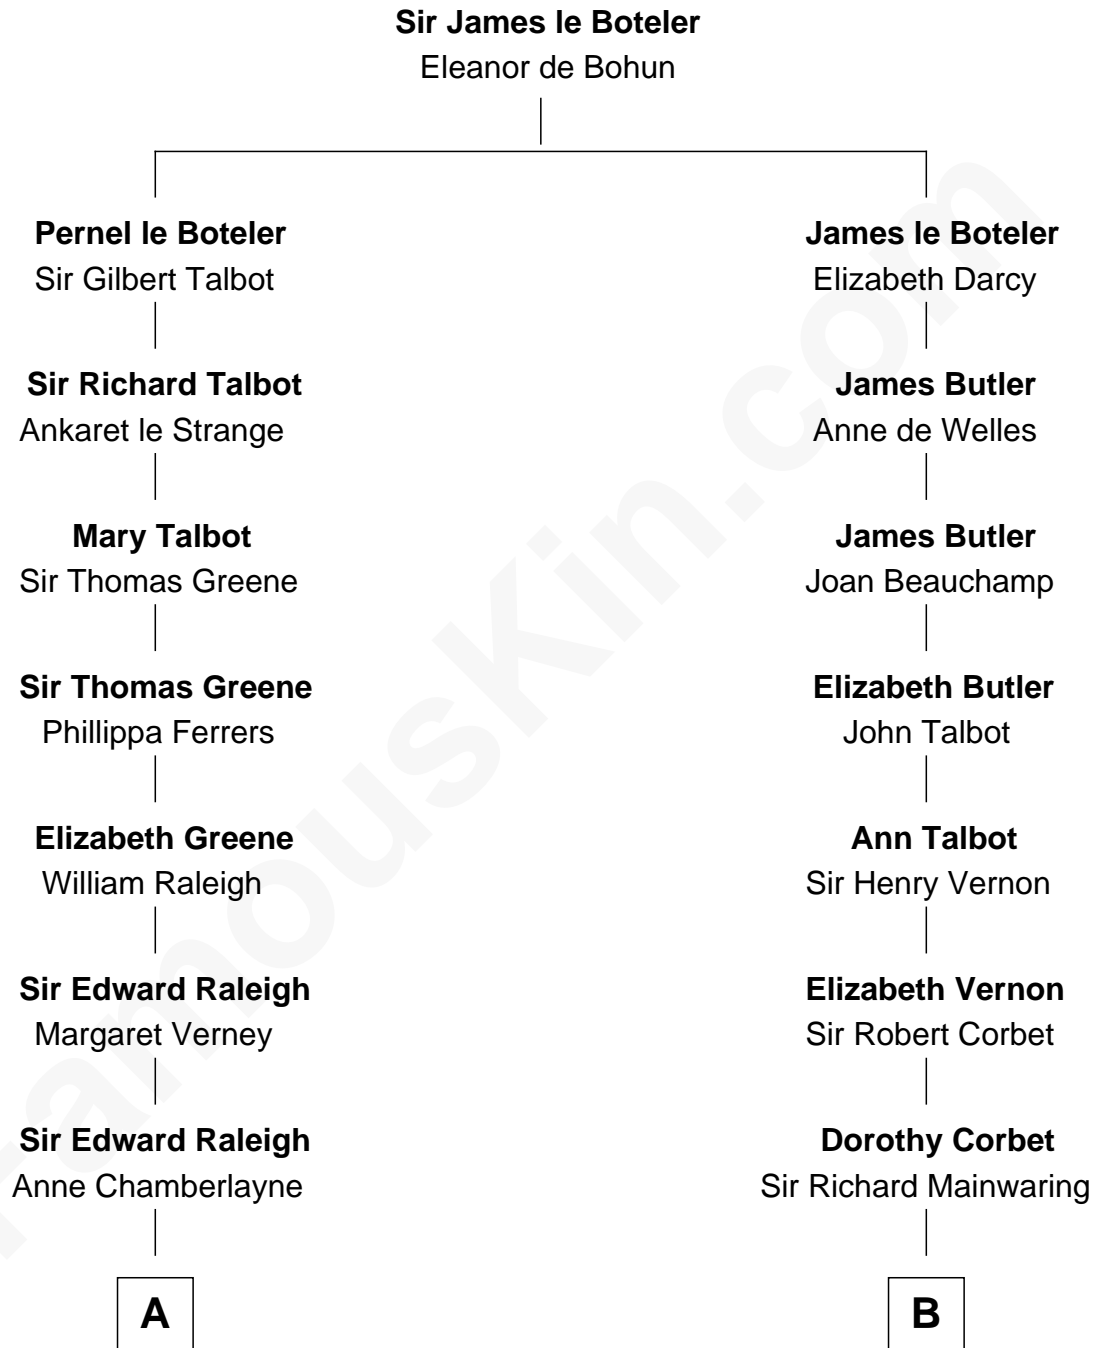

FamousKin.com

Relationship Chart of Lucretia (Rudolph) Garfield

First Lady of President James Garfield

17th cousin 1 time removed of

J.P. Morgan, Jr.

American Banker and Philanthropist

C

Frances Louisa Tracy