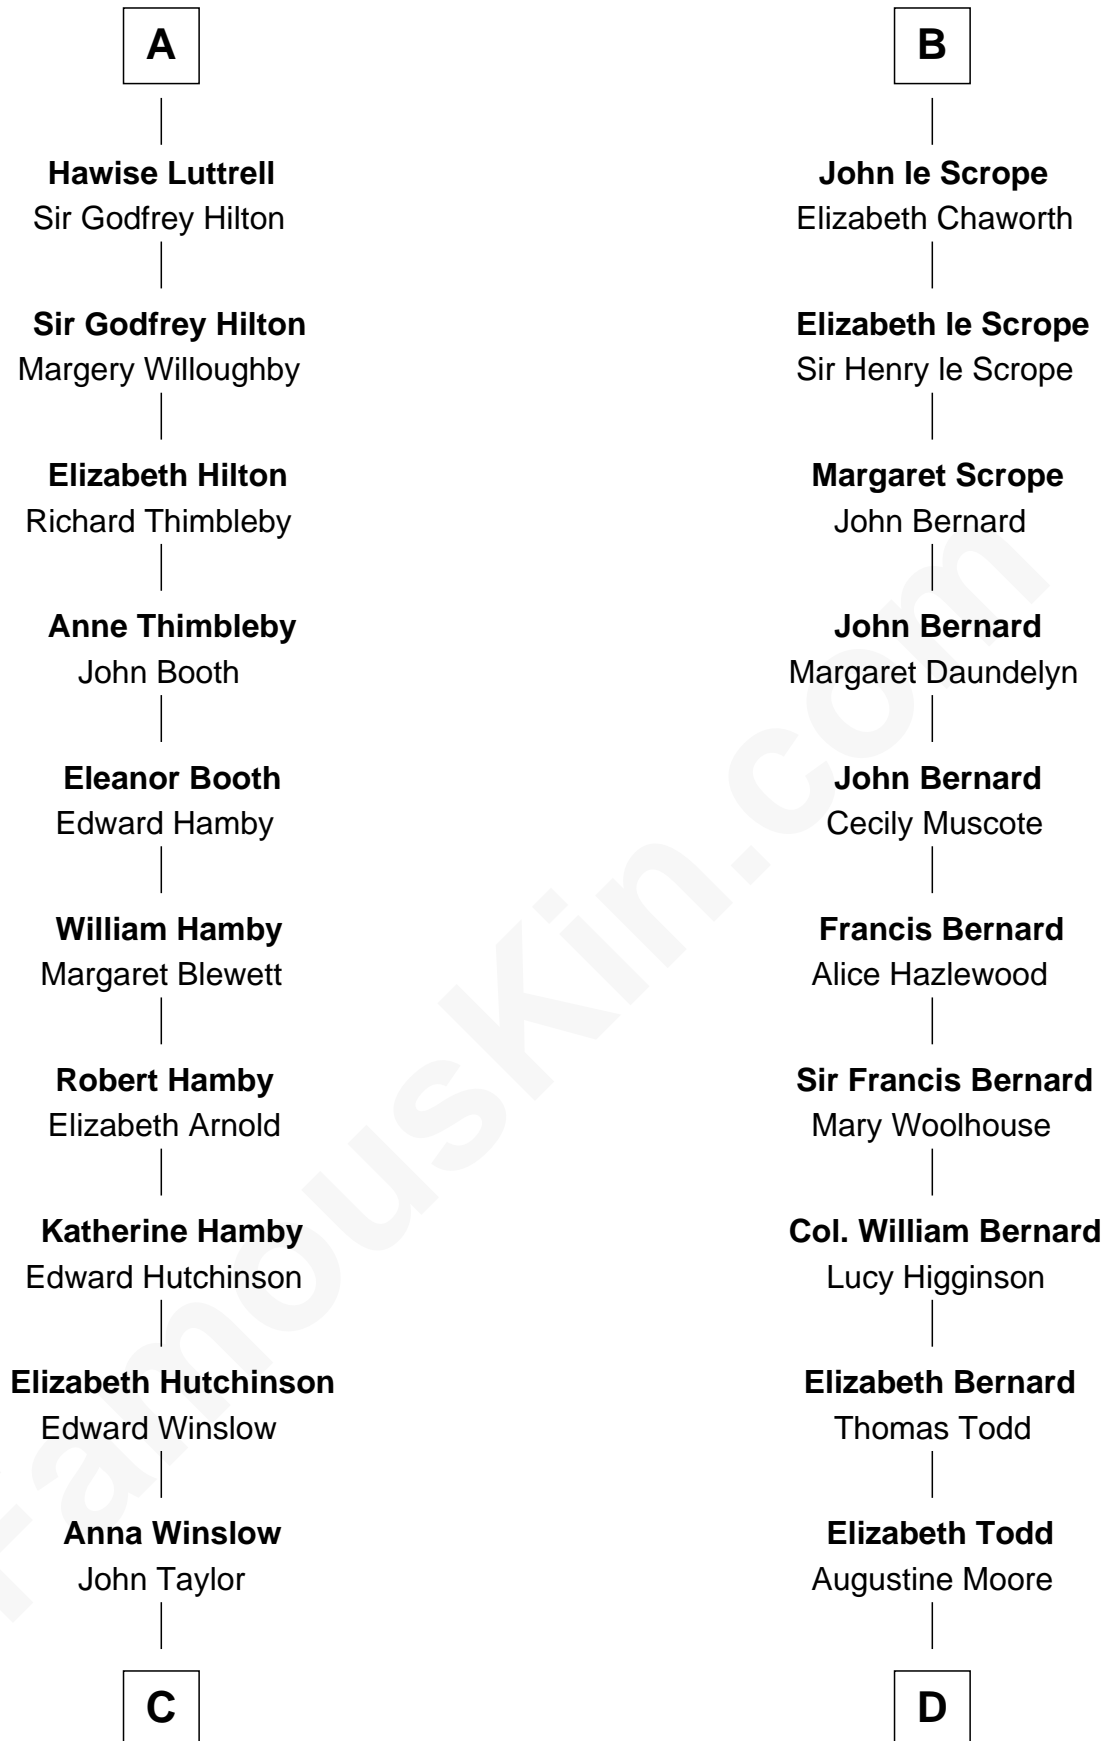

FamousKin.com
Relationship Chart of
Lucretia (Rudolph) Garfield
First Lady of President James Garfield

21st cousin of
Fitzhugh Lee
40th Governor of Virginia

Sir Odinel de Umfreville
 Alice de Lucy

C

Elizabeth Taylor
Nathaniel Greene

John Greene
Azubah Ward

Lucretia Greene
Elijah Mason

Arabella Greene Mason
Zebulon Rudolph

Lucretia (Rudolph) Garfield
First Lady of James Garfield

D

Col. Bernard Moore
Anne Catherine Spotswood

Anne Butler Moore
Charles Carter

Anne Hill Carter
Maj. Gen. Henry Lee

Sydney Smith Lee
Anna Maria Mason

Fitzhugh Lee
40th Governor of Virginia