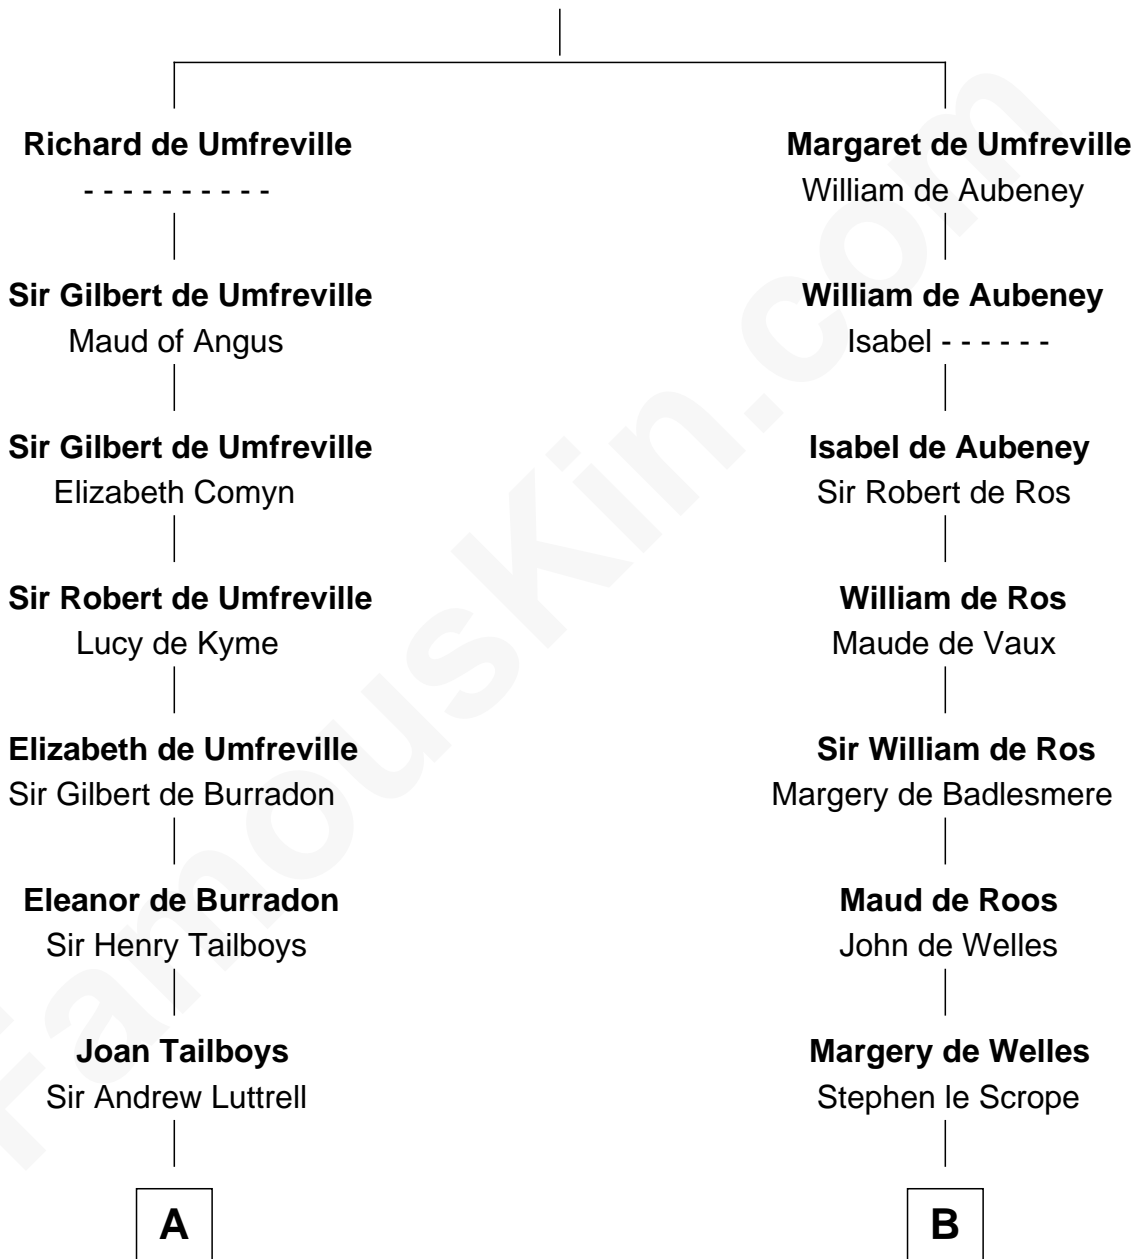

FamousKin.com
Relationship Chart of
Lucretia (Rudolph) Garfield
First Lady of President James Garfield

21st cousin of
Fitzhugh Lee
40th Governor of Virginia

Sir Odinel de Umfreville
 Alice de Lucy

C

Elizabeth Taylor
Nathaniel Greene

John Greene
Azubah Ward

Lucretia Greene
Elijah Mason

Arabella Greene Mason
Zebulon Rudolph

Lucretia (Rudolph) Garfield
First Lady of James Garfield

D

Col. Bernard Moore
Anne Catherine Spotswood

Anne Butler Moore
Charles Carter