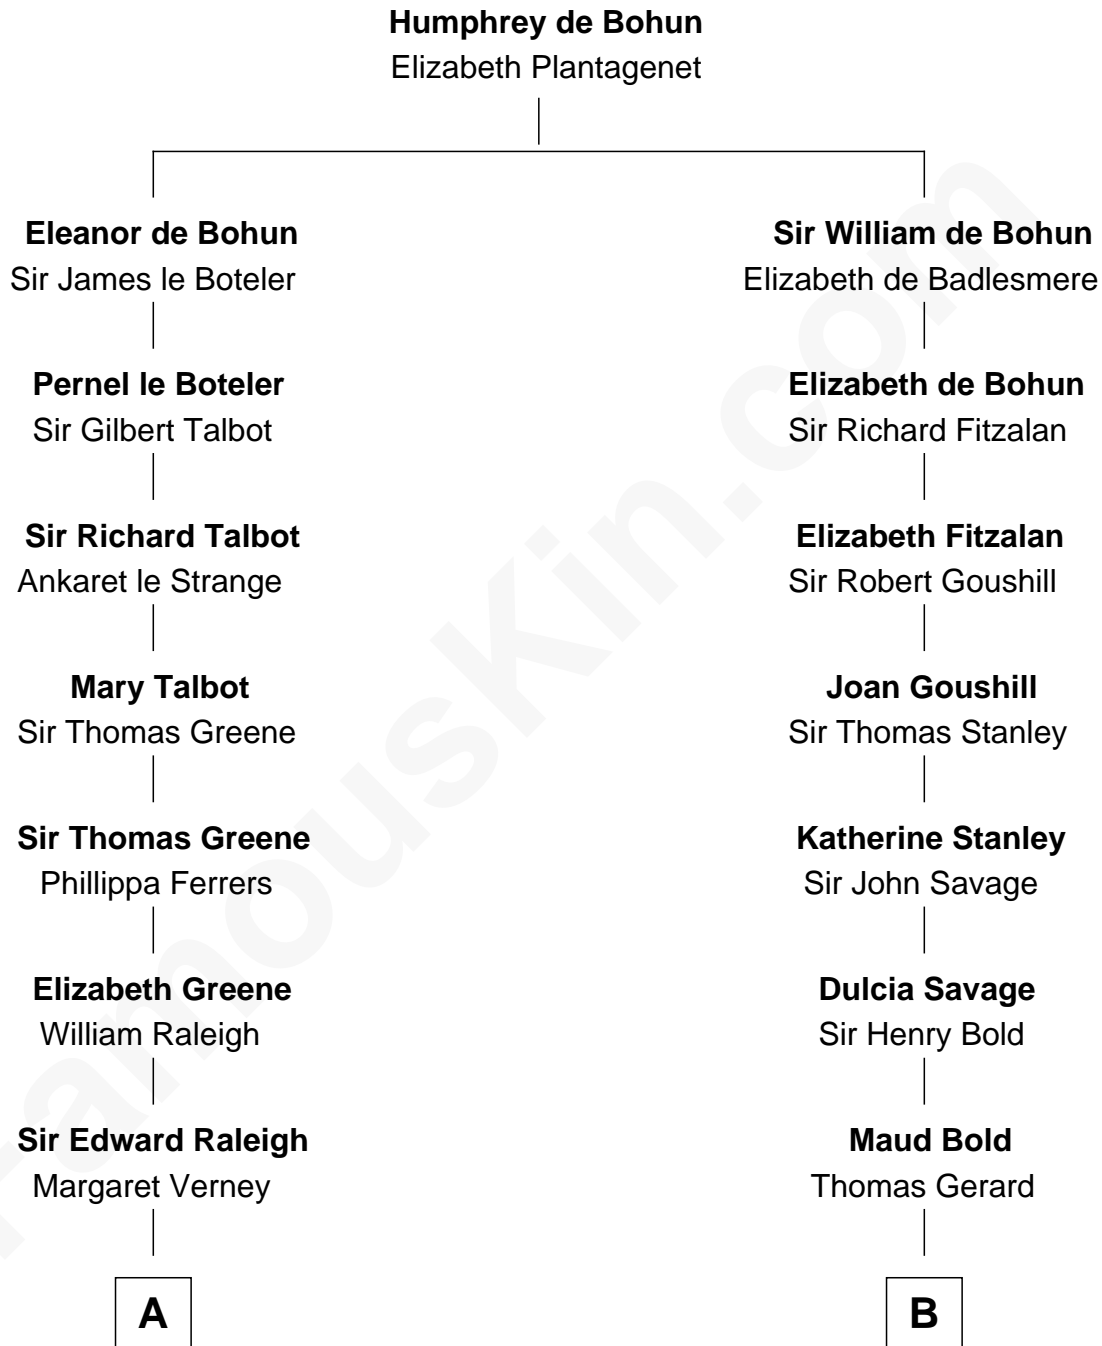

FamousKin.com

Relationship Chart of Lucretia (Rudolph) Garfield

First Lady of President James Garfield

16th cousin 2 times removed of

Fitzhugh Lee

40th Governor of Virginia

C

Arabella Greene Mason

Zebulon Rudolph

Lucretia (Rudolph) Garfield

First Lady of James Garfield

FamousKin.com