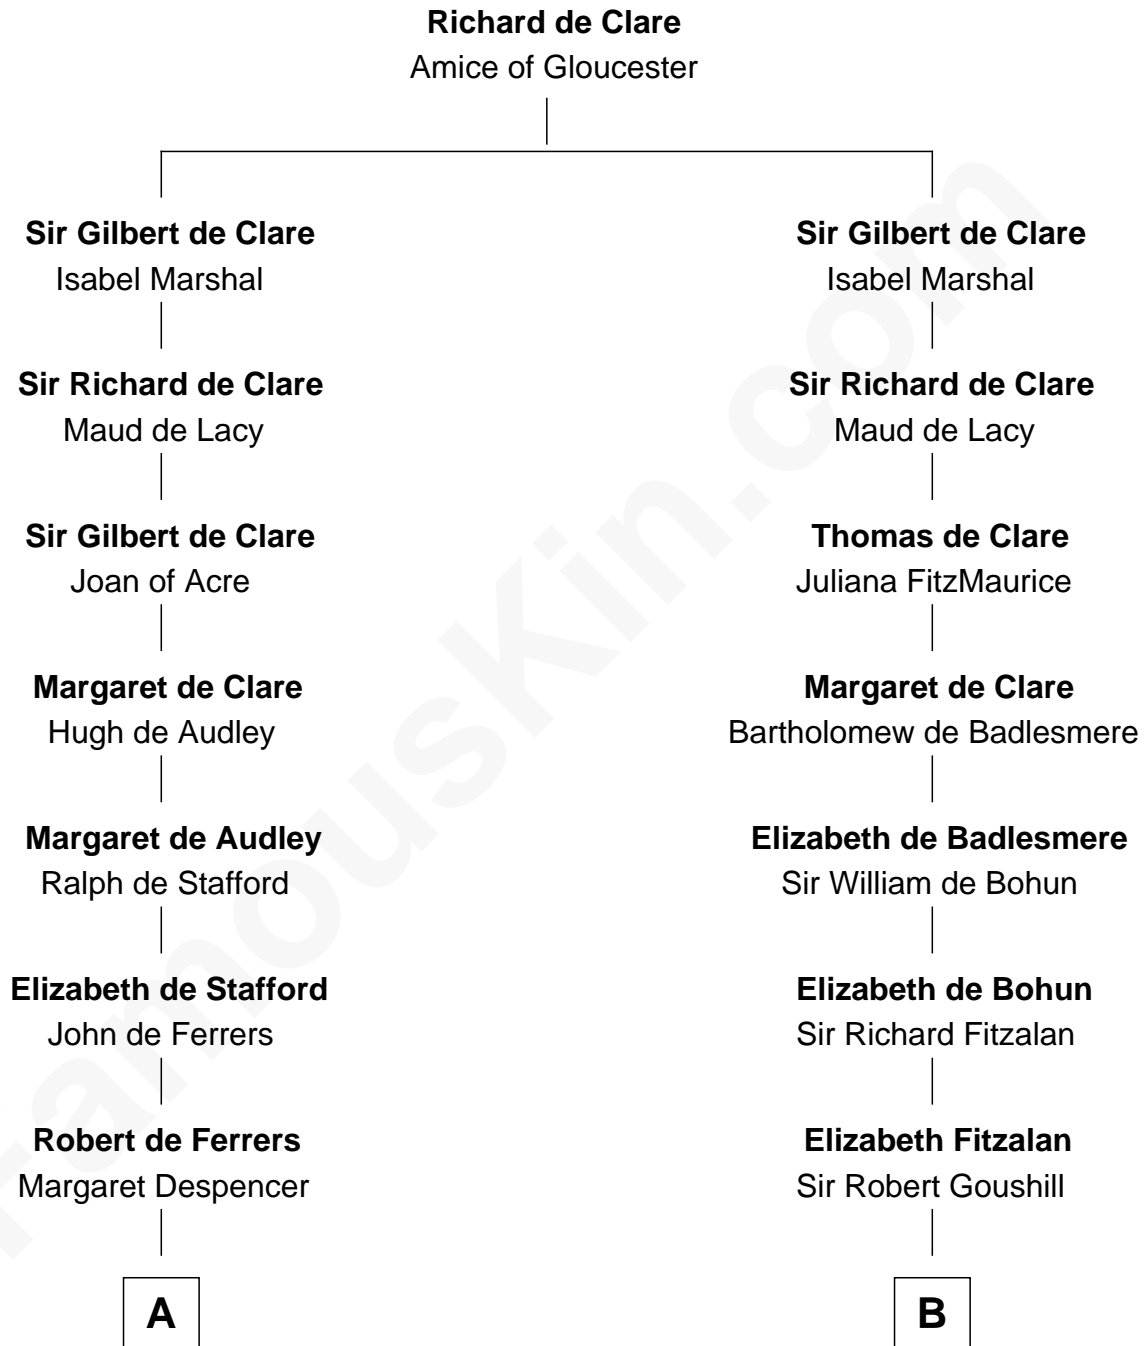

FamousKin.com

Relationship Chart of Lucretia (Rudolph) Garfield

First Lady of President James Garfield

18th cousin 3 times removed of

Thomas Sim Lee

2nd and 7th Governor of Maryland

FamousKin.com