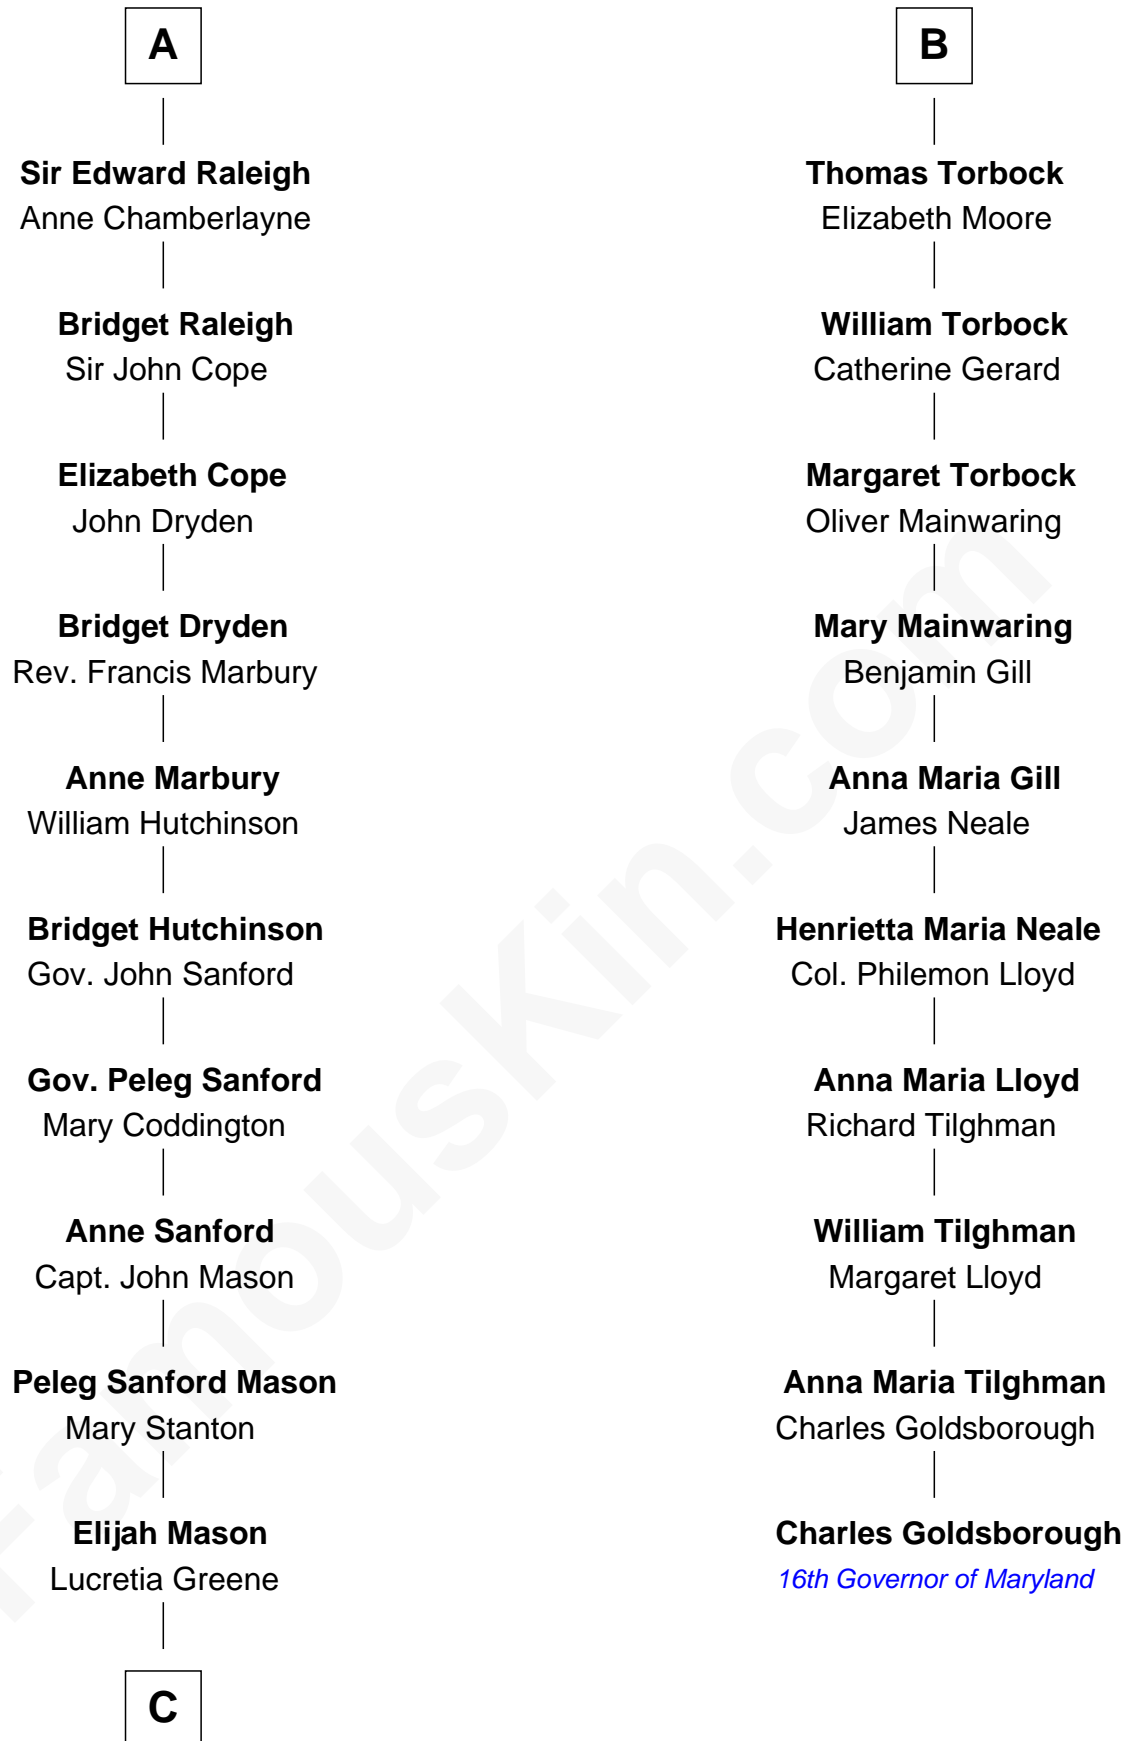

FamousKin.com

Relationship Chart of Lucretia (Rudolph) Garfield

First Lady of President James Garfield

16th cousin 2 times removed of

Charles Goldsborough

16th Governor of Maryland

C

Arabella Greene Mason

Zebulon Rudolph

Lucretia (Rudolph) Garfield

First Lady of James Garfield

FamousKin.com