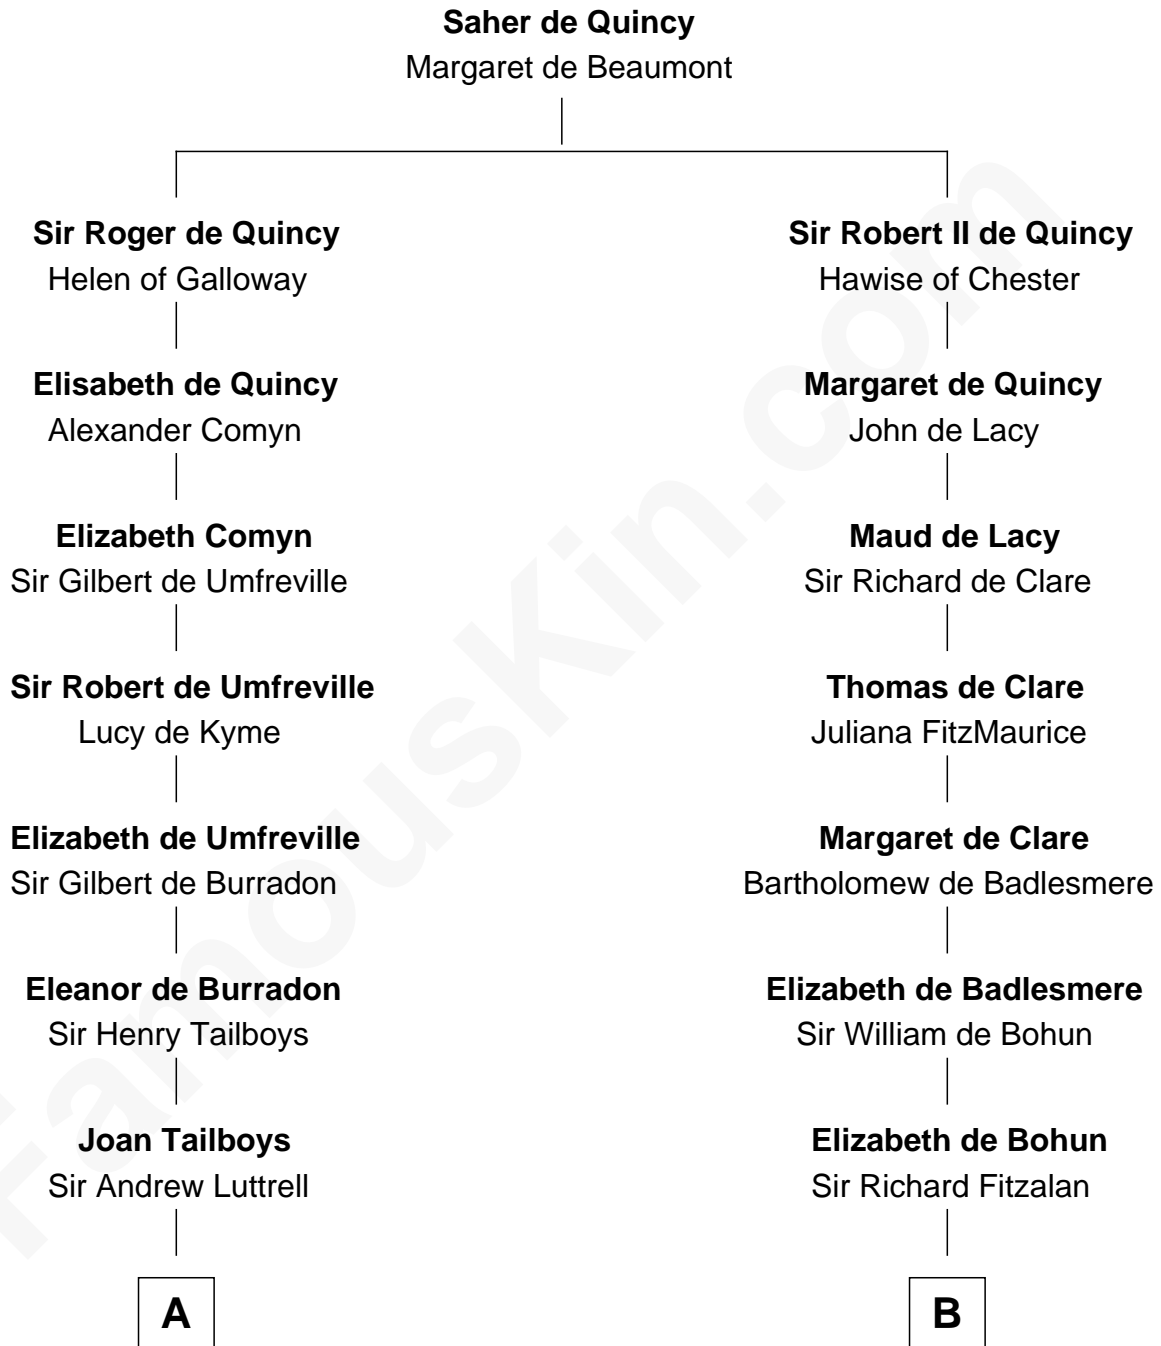

FamousKin.com

Relationship Chart of Lucretia (Rudolph) Garfield

First Lady of President James Garfield

20th cousin 1 time removed of

Charles Goldsborough

16th Governor of Maryland

C

Elizabeth Taylor
Nathaniel Greene

John Greene
Azubah Ward

Lucretia Greene
Elijah Mason

Arabella Greene Mason
Zebulon Rudolph

Lucretia (Rudolph) Garfield
First Lady of James Garfield

D

Anna Maria Lloyd
Richard Tilghman

William Tilghman
Margaret Lloyd