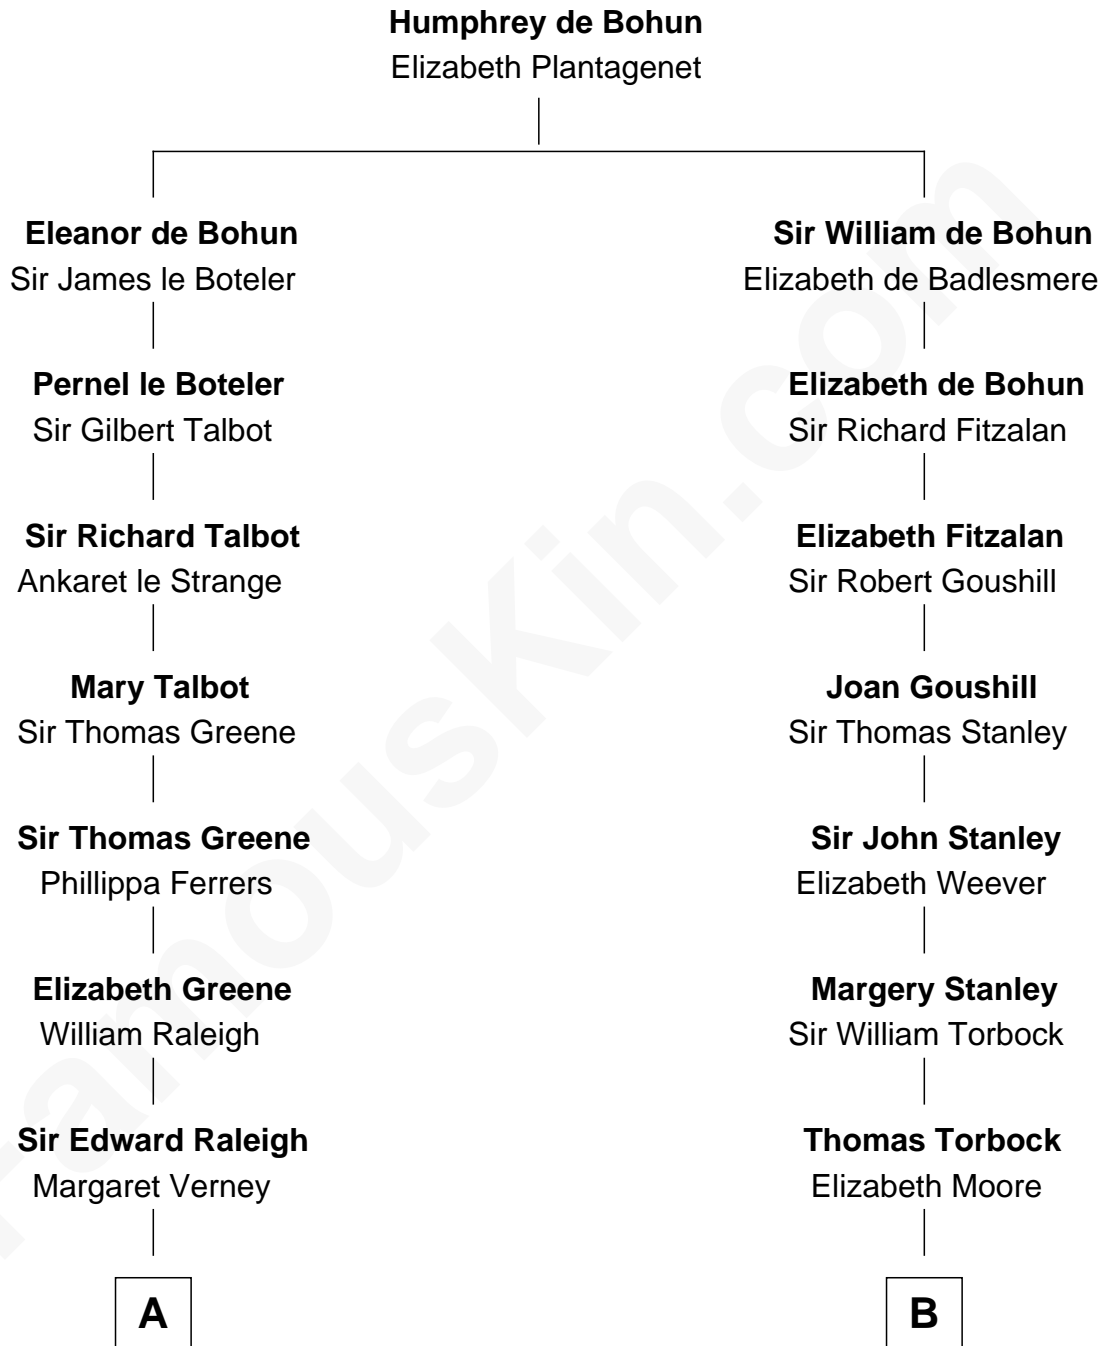

FamousKin.com

Relationship Chart of Lucretia (Rudolph) Garfield

First Lady of President James Garfield

15th cousin 3 times removed of

Charles Goldsborough

16th Governor of Maryland

C

Arabella Greene Mason

Zebulon Rudolph

Lucretia (Rudolph) Garfield

First Lady of James Garfield

FamousKin.com