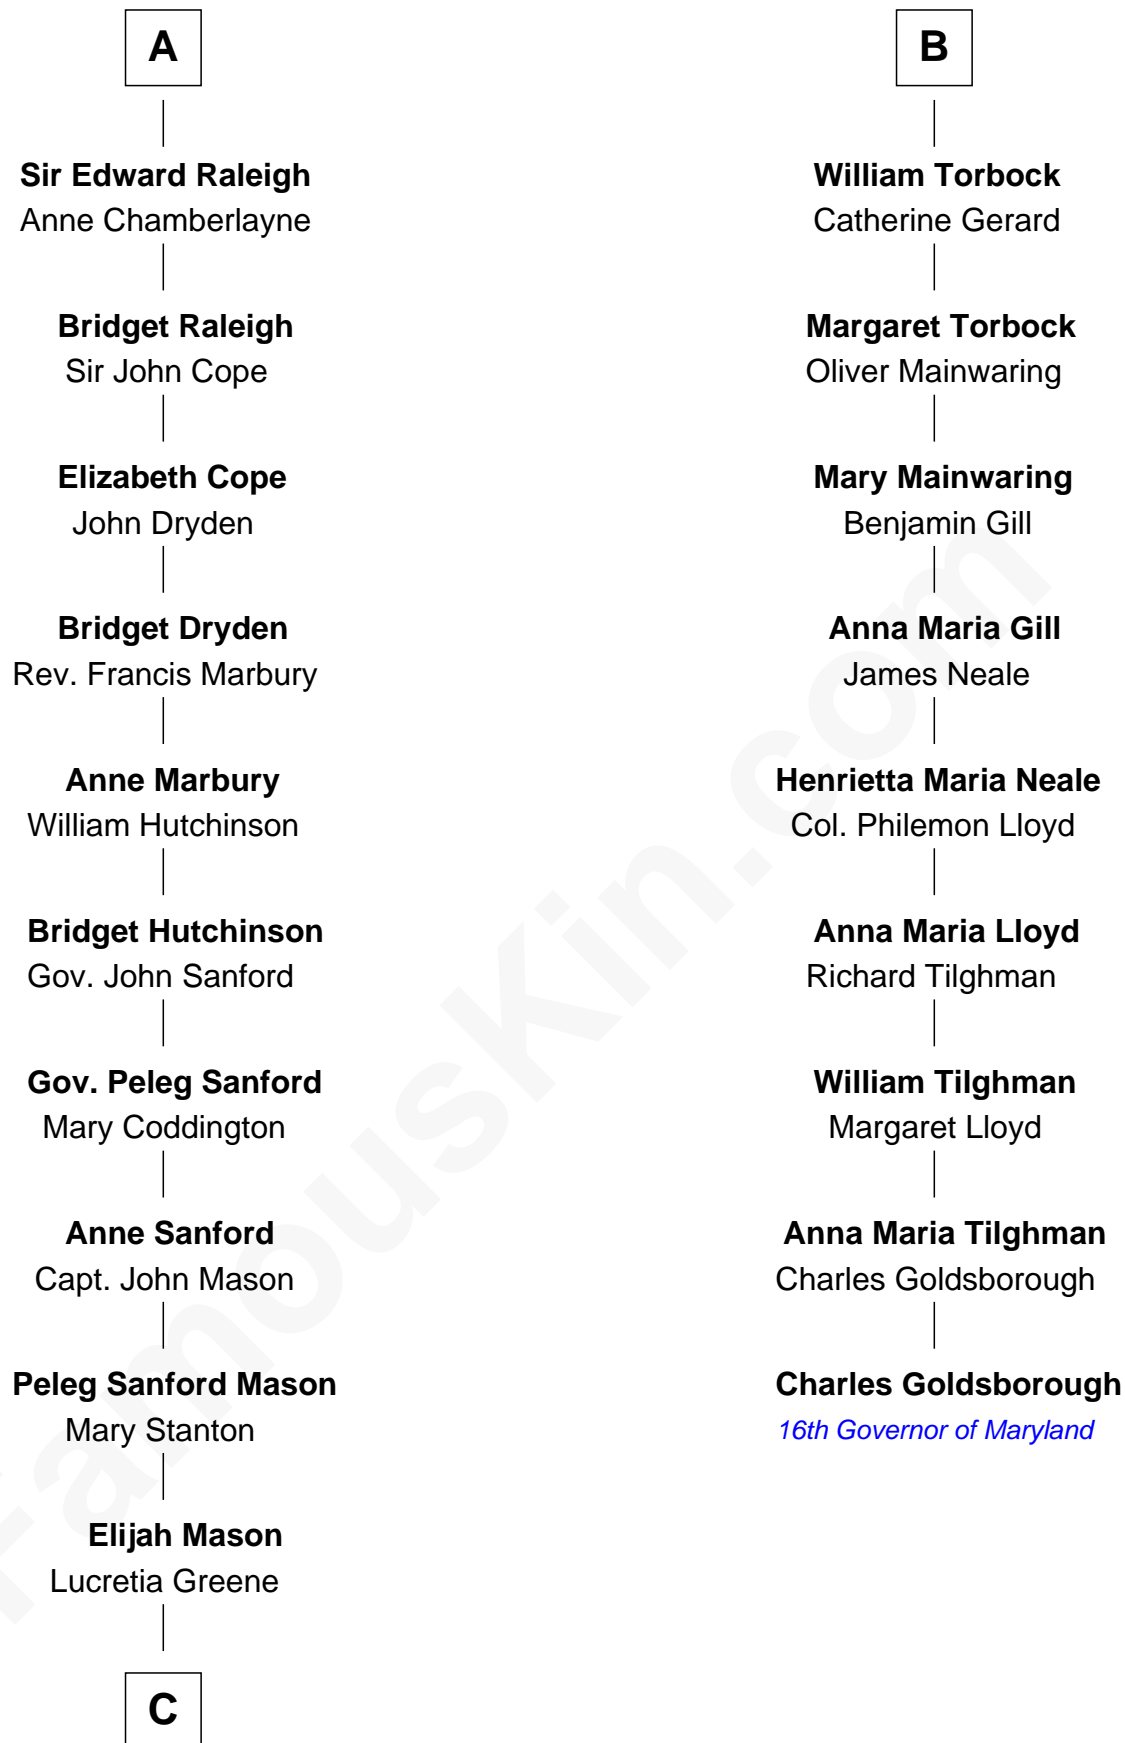

FamousKin.com

Relationship Chart of Lucretia (Rudolph) Garfield

First Lady of President James Garfield

15th cousin 3 times removed of

Charles Goldsborough

16th Governor of Maryland

C

Arabella Greene Mason

Zebulon Rudolph

Lucretia (Rudolph) Garfield

First Lady of James Garfield

FamousKin.com