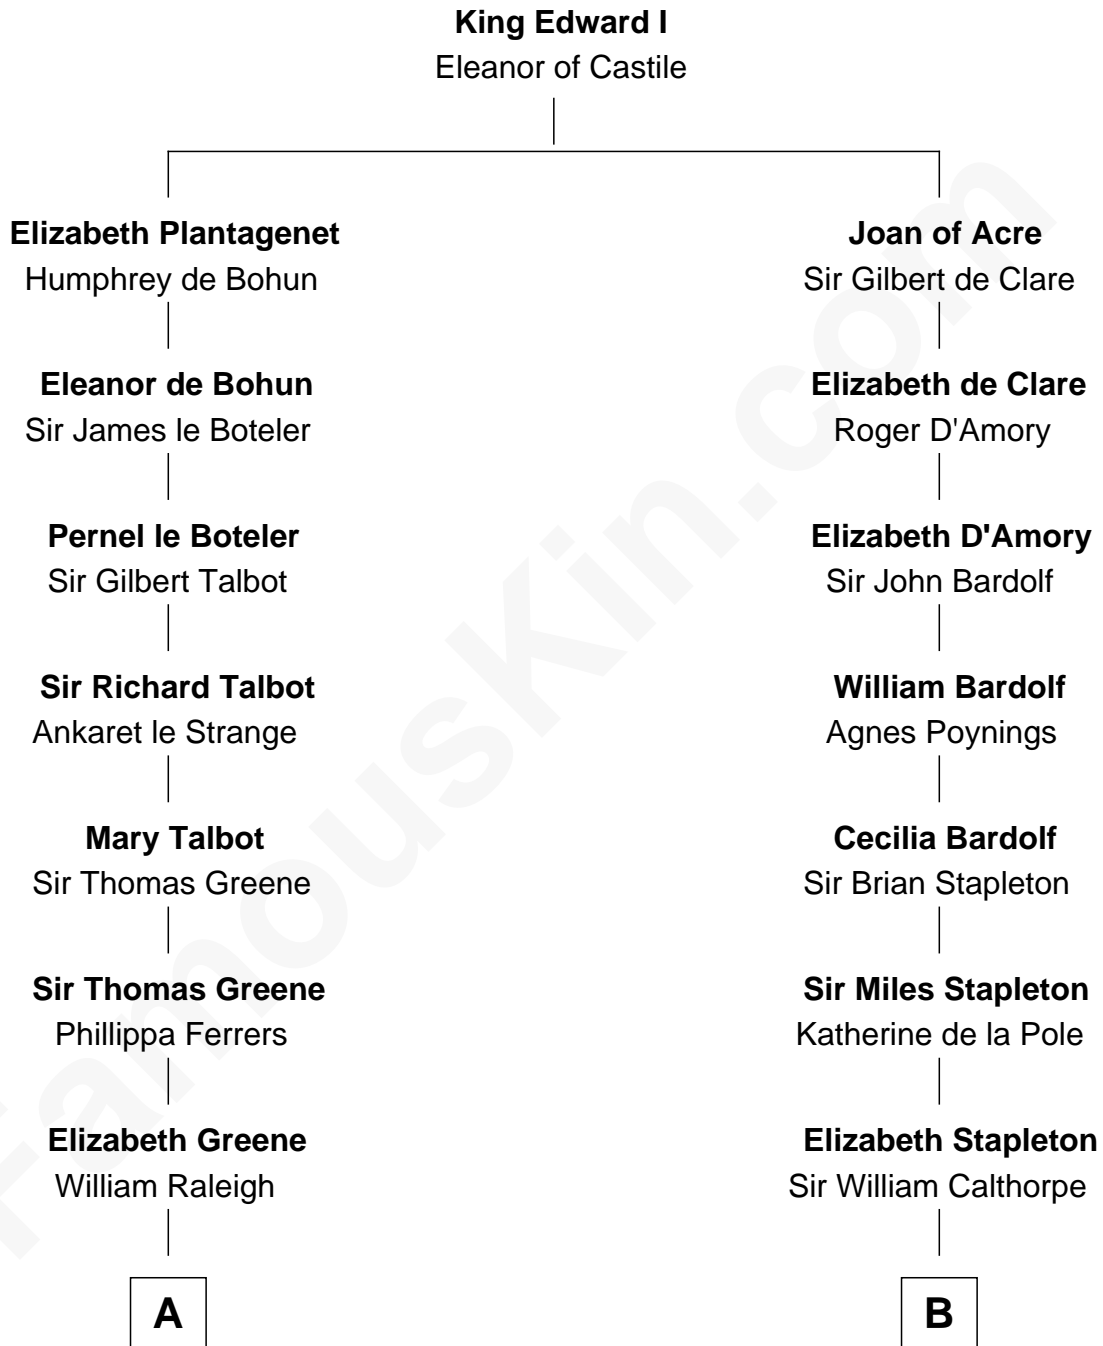

# FamousKin.com

## Relationship Chart of Lucretia (Rudolph) Garfield

*First Lady of President James Garfield*

17th cousin 2 times removed of

**Charles Carnan Ridgely**

*15th Governor of Maryland*

**C**

**Elijah Mason**  
Lucretia Greene

**Arabella Greene Mason**  
Zebulon Rudolph

**Lucretia (Rudolph) Garfield**  
*First Lady of James Garfield*

FamousKin.com