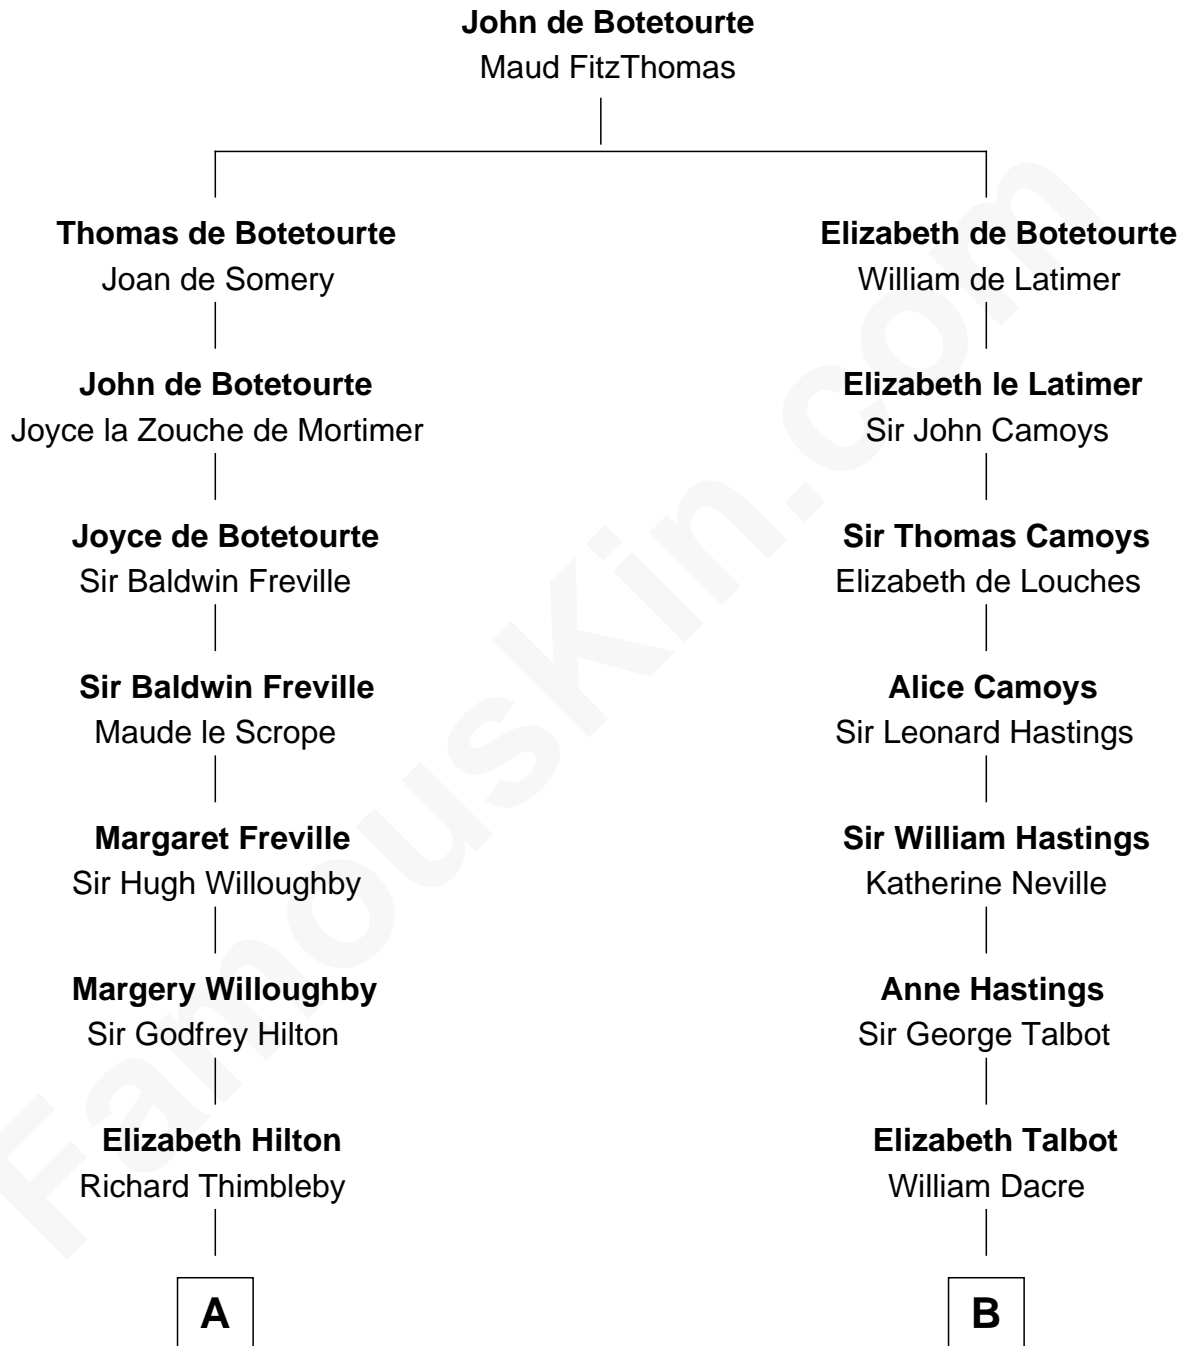

FamousKin.com

Relationship Chart of Lucretia (Rudolph) Garfield

First Lady of President James Garfield

18th cousin 3 times removed of

Kit Harington

TV Actor - "Game of Thrones"

C

Arabella Greene Mason

Zebulon Rudolph

Lucretia (Rudolph) Garfield

First Lady of James Garfield

D

Edward Henry Legge

Cordelia Twysden Molesworth

Lois Marjorie Legge

Ernest Wriothsesley Denny