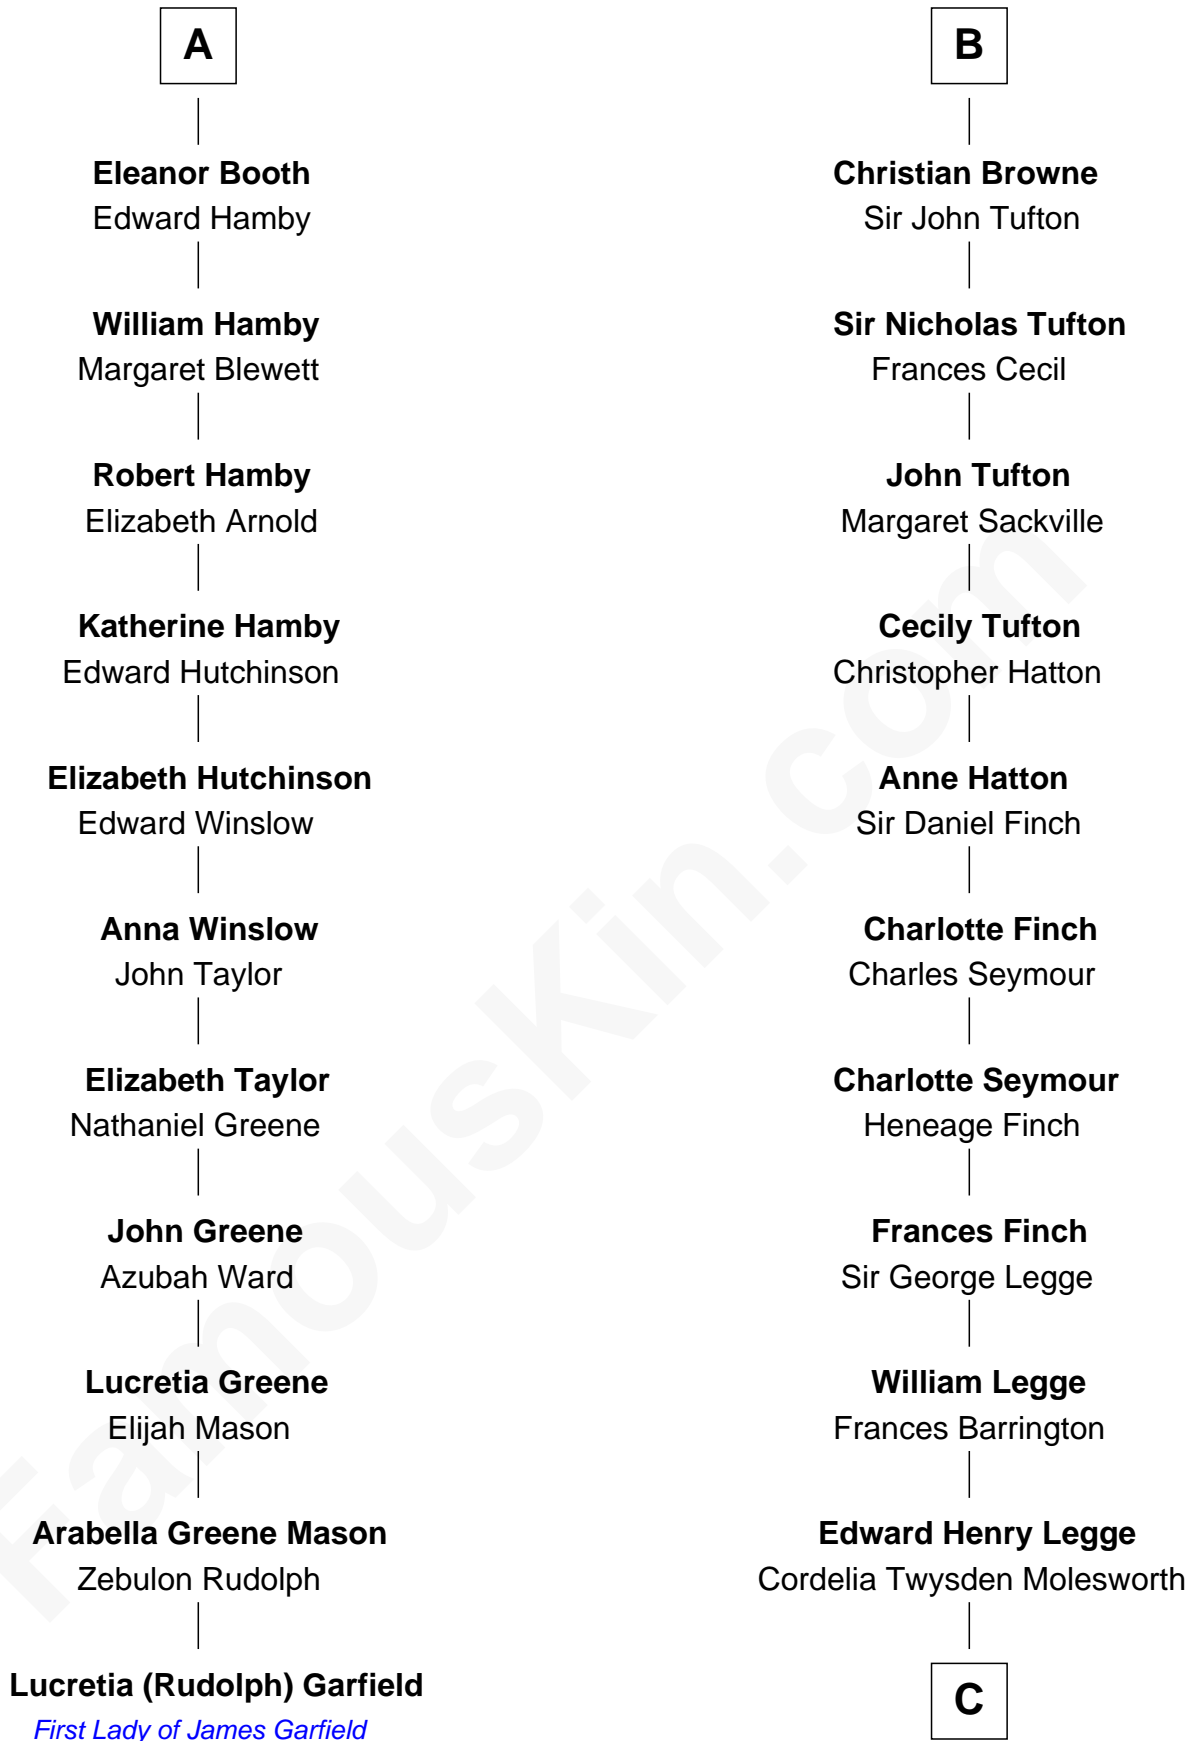

FamousKin.com

Relationship Chart of Lucretia (Rudolph) Garfield

First Lady of President James Garfield

17th cousin 3 times removed of

Kit Harington

TV Actor - "Game of Thrones"

C

Lois Marjorie Legge
Ernest Wriothesley Denny

Lavender Cecilia Denny
John Charles Dundas Harington

Sir David Richard Harington
Deborah Jane Catesby

Kit Harington

TV Actor - "Game of Thrones"