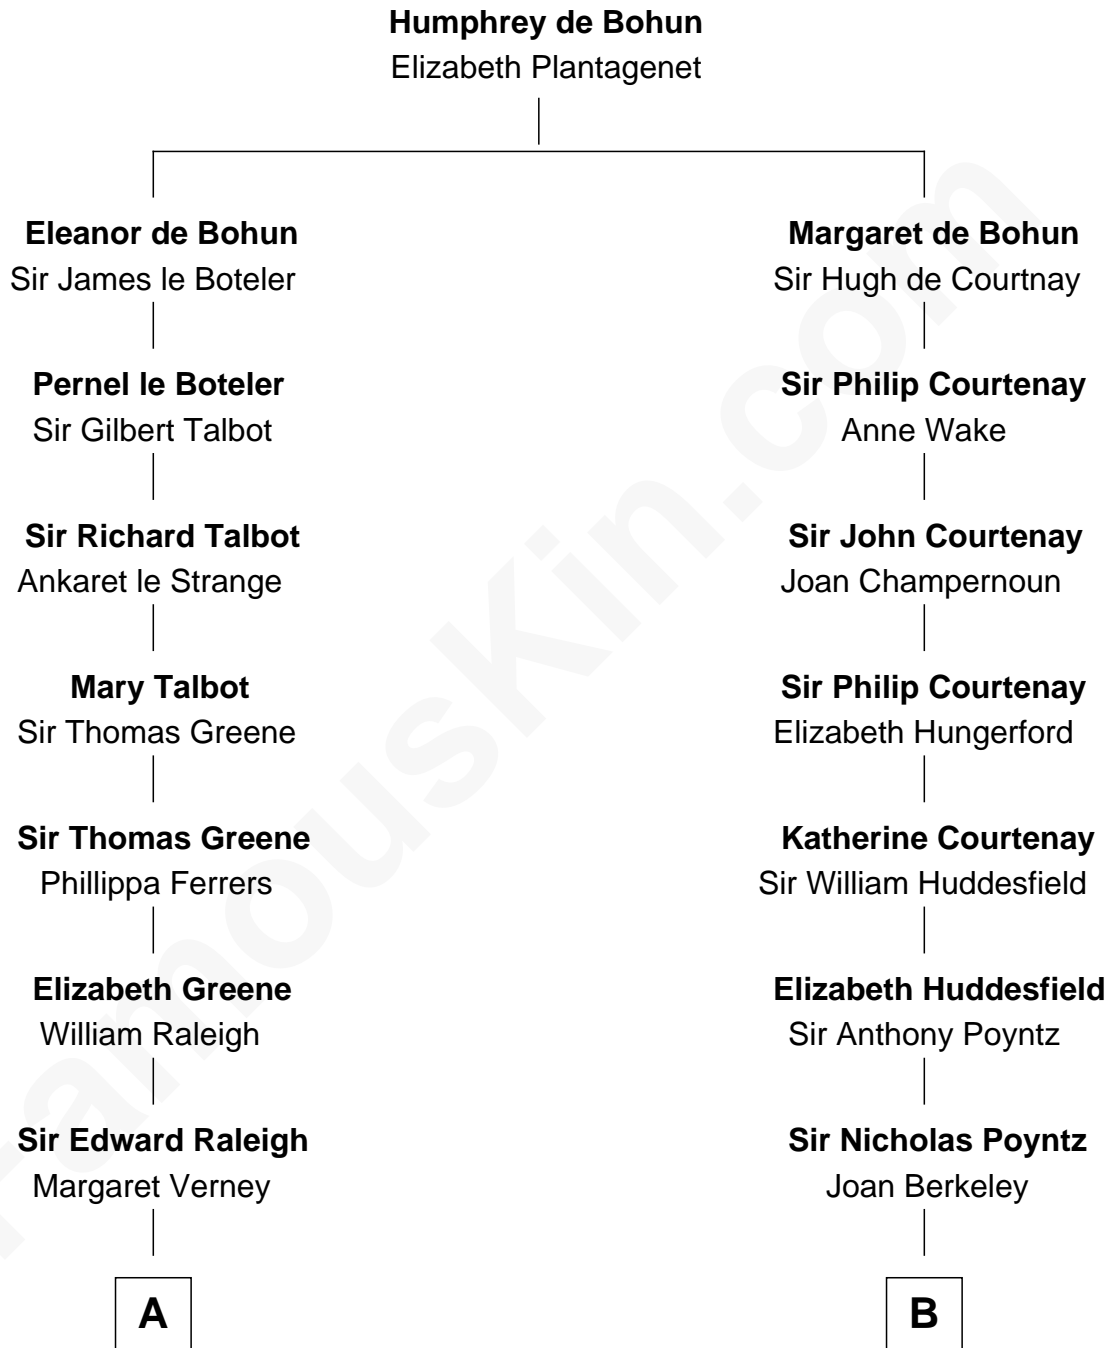

FamousKin.com

Relationship Chart of Lucretia (Rudolph) Garfield

First Lady of President James Garfield

18th cousin 2 times removed of

Kit Harington

TV Actor - "Game of Thrones"

C

Arabella Greene Mason

Zebulon Rudolph

Lucretia (Rudolph) Garfield

First Lady of James Garfield

D

Lois Marjorie Legge

Ernest Wriothesley Denny

Lavender Cecilia Denny

John Charles Dundas Harington