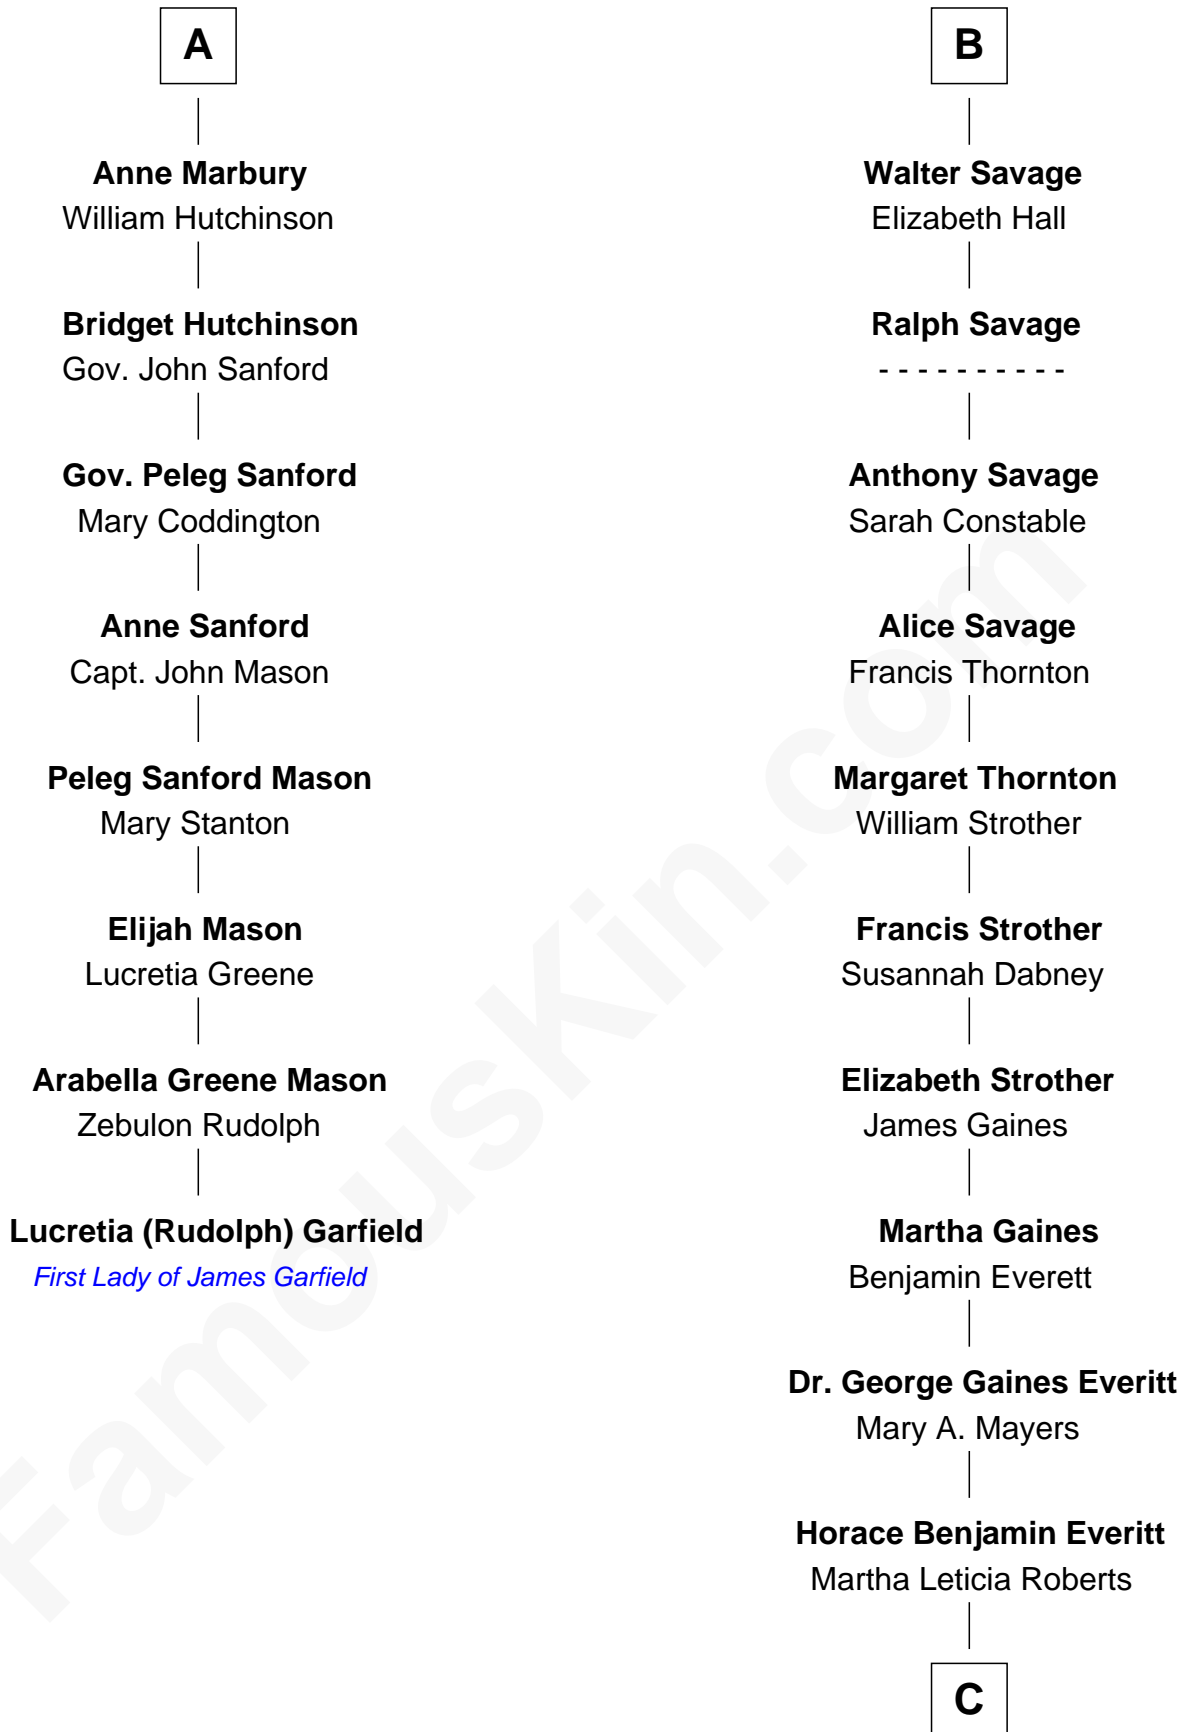

FamousKin.com

Relationship Chart of Lucretia (Rudolph) Garfield

First Lady of President James Garfield

14th cousin 5 times removed of

William H. Macy
TV and Movie Actor

Robert de Ferrers
Margaret Despencer

C

Mary Lois Everitt
Clement Overstreet

Lois Elizabeth Overstreet
William Hall Macy

William H. Macy
TV and Movie Actor

FamousKin.com