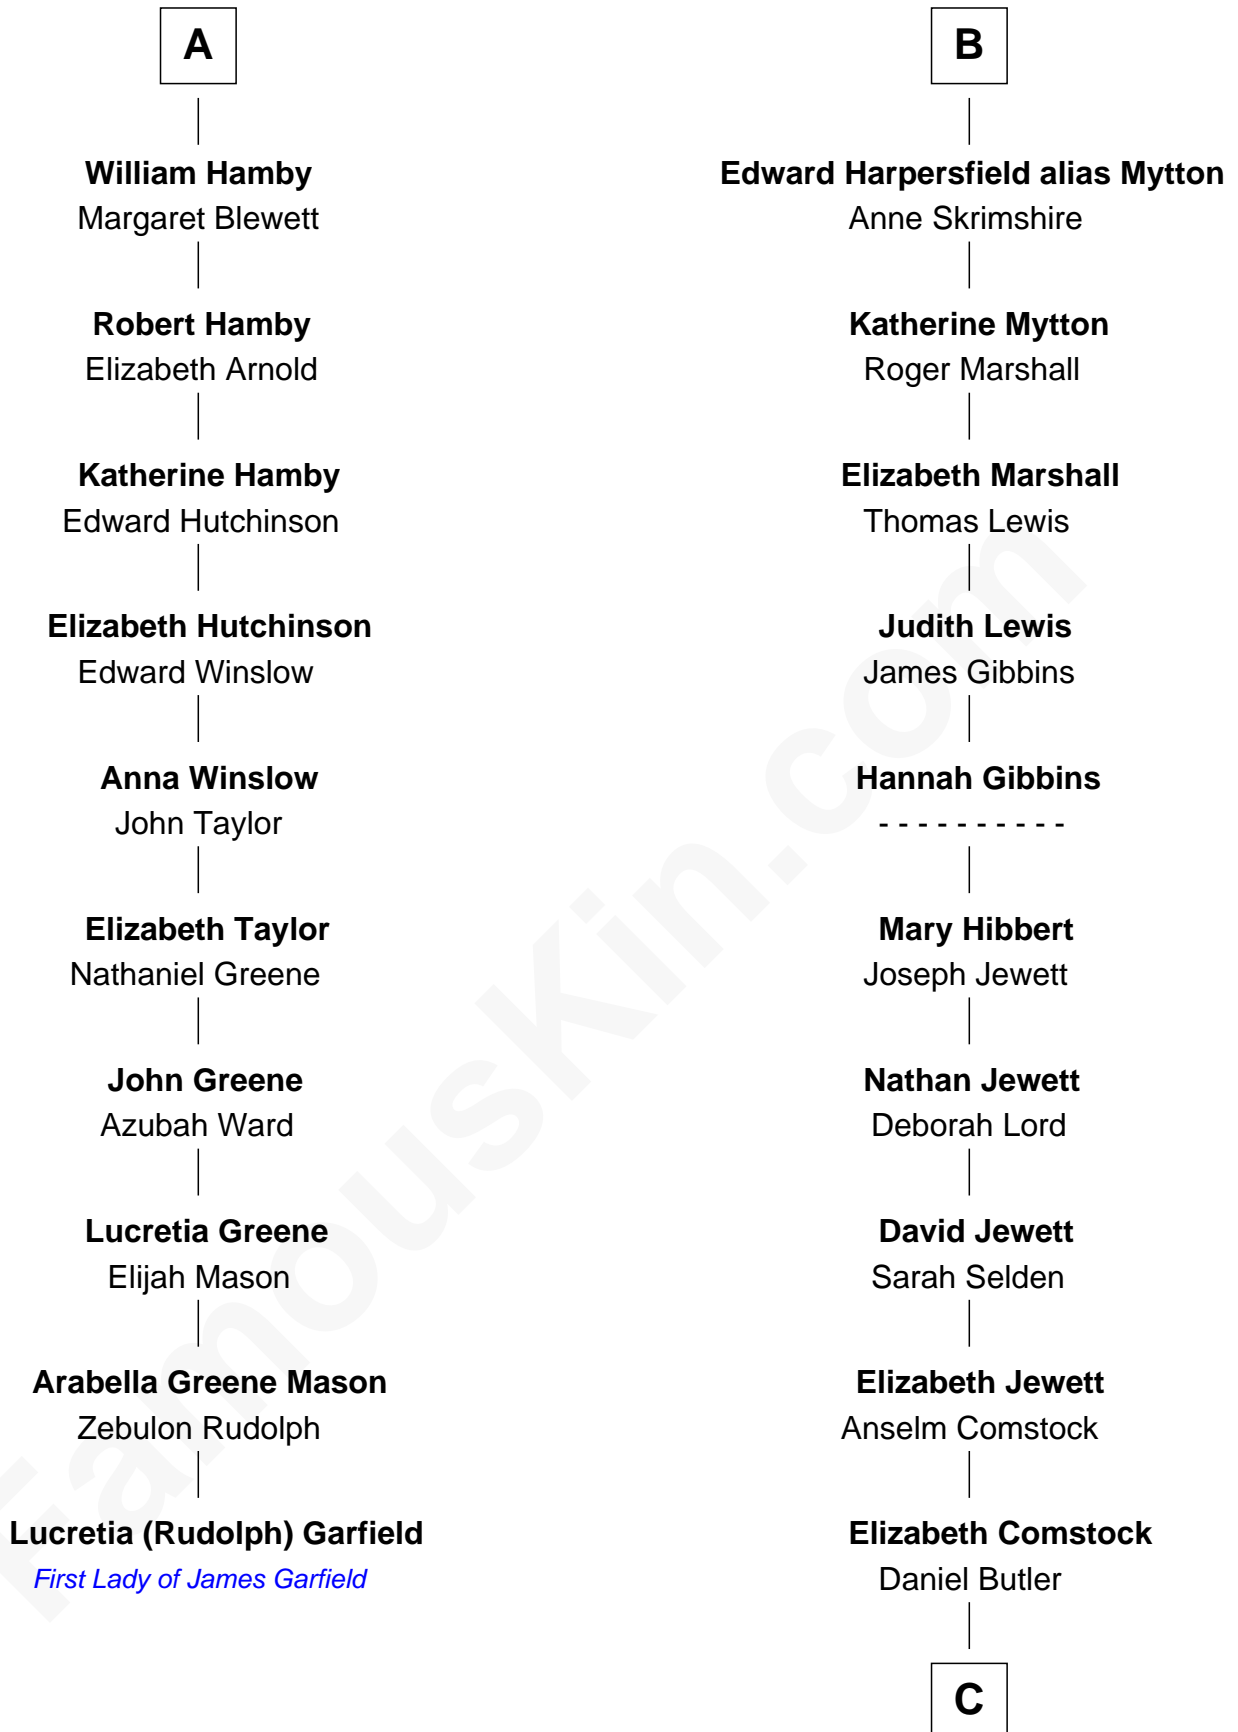

FamousKin.com
Relationship Chart of
Lucretia (Rudolph) Garfield
First Lady of President James Garfield

16th cousin 5 times removed of

Gerald Ford
38th U.S. President

Sir Philip le Despencer
 Joan de Cobham