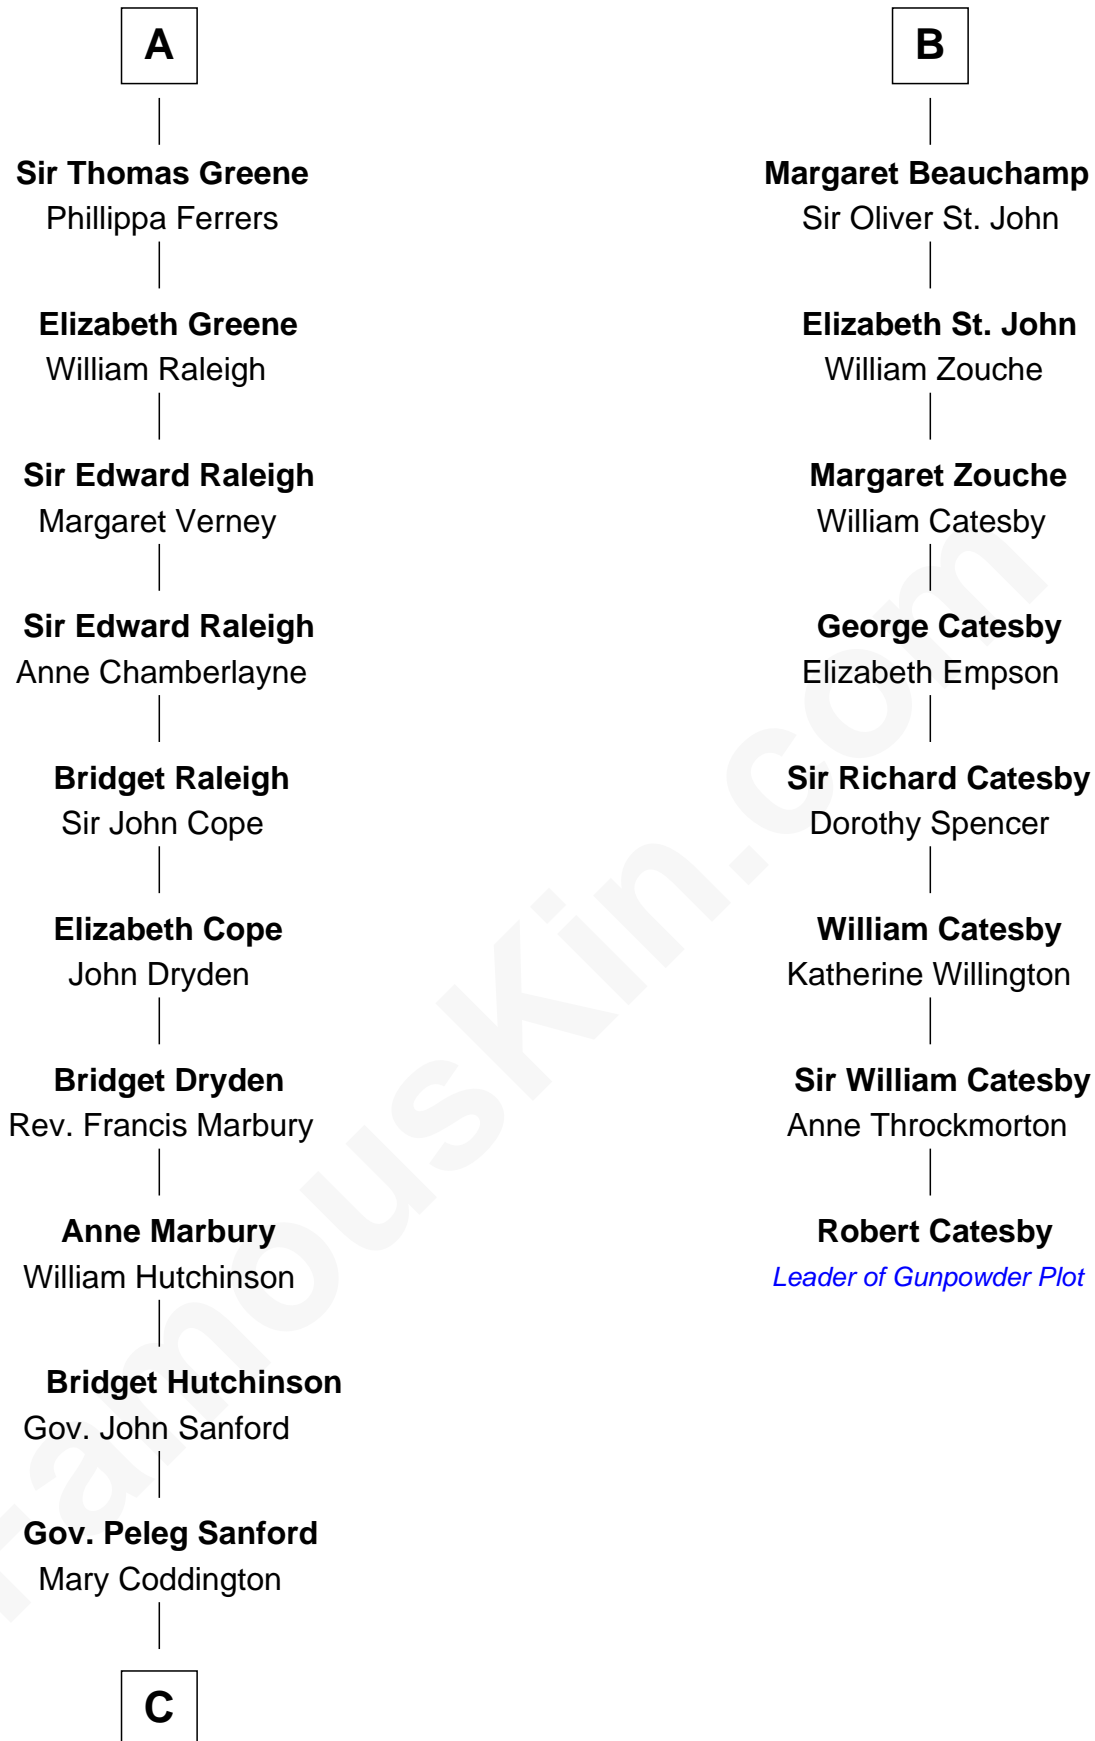

FamousKin.com
Relationship Chart of
Lucretia (Rudolph) Garfield
First Lady of President James Garfield

14th cousin 7 times removed of

Robert Catesby
Leader of Gunpowder Plot

Sir Humphrey de Bohun
 Maud of Eu

C

Anne Sanford
Capt. John Mason

Peleg Sanford Mason
Mary Stanton

Elijah Mason
Lucretia Greene

Arabella Greene Mason
Zebulon Rudolph

Lucretia (Rudolph) Garfield
First Lady of James Garfield

FamousKin.com