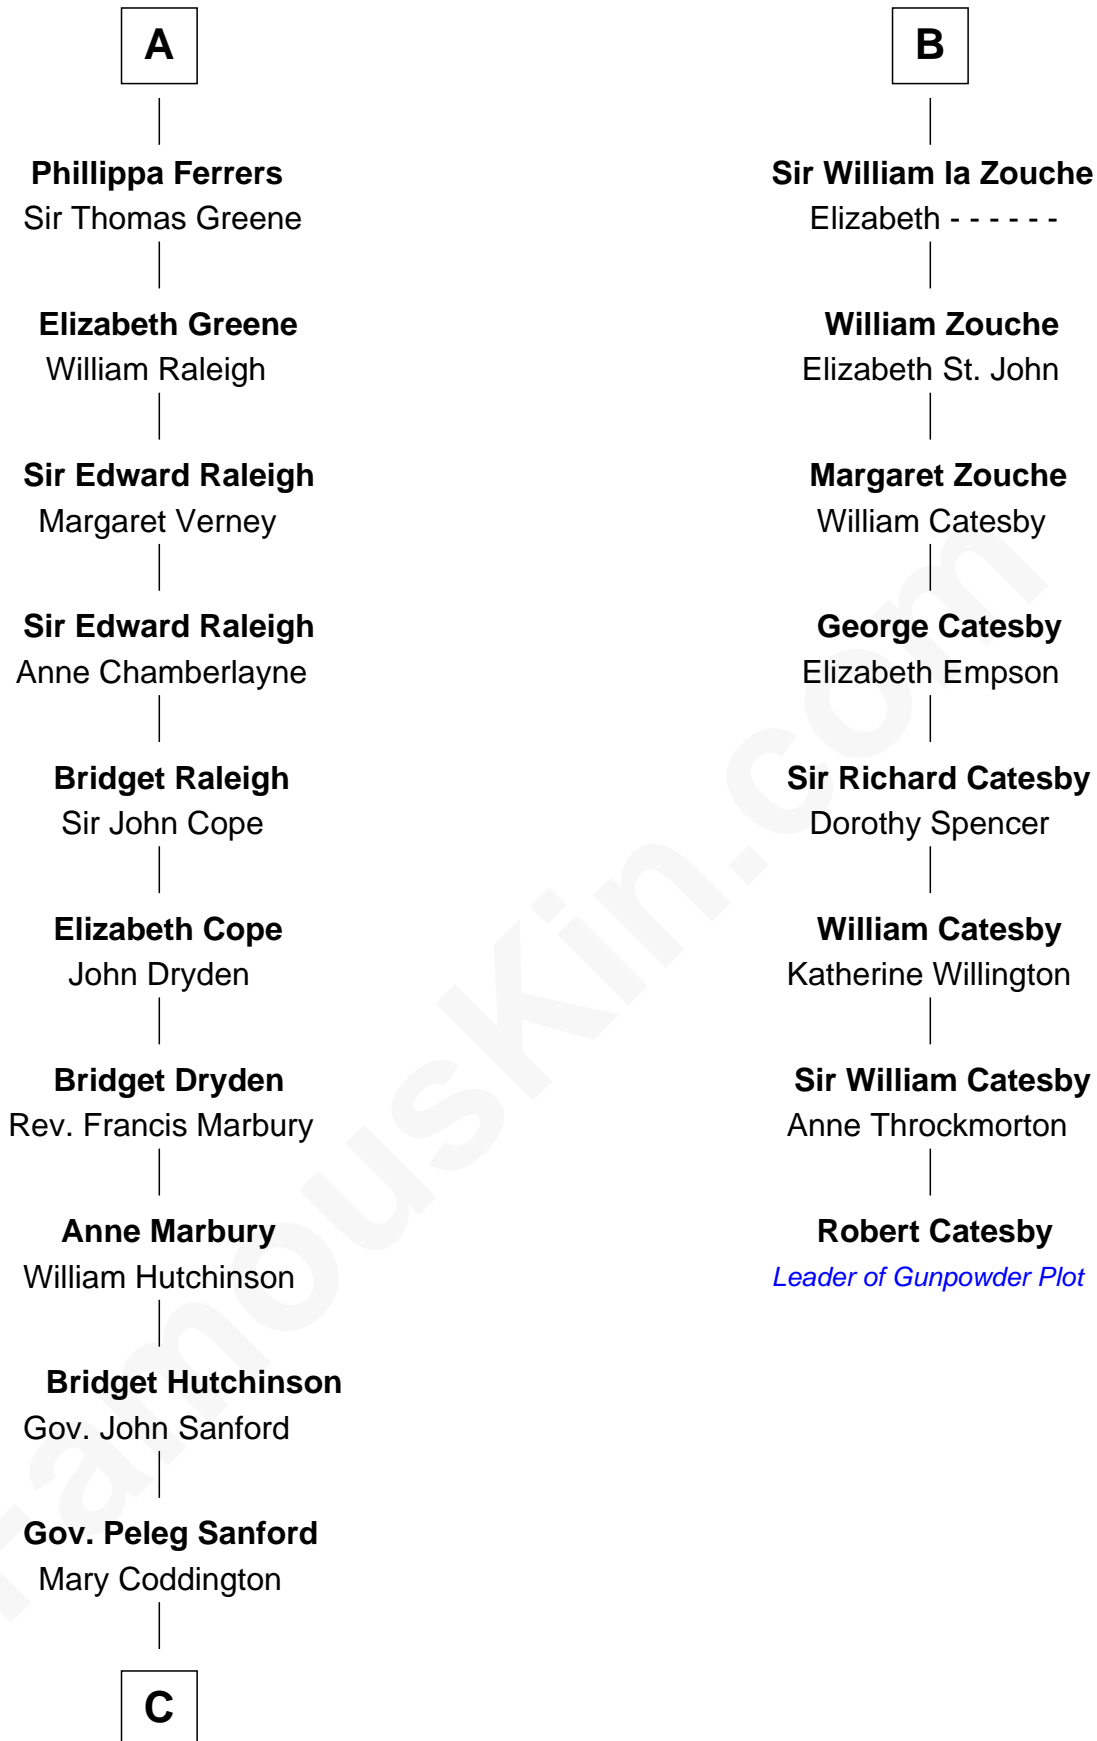

FamousKin.com
Relationship Chart of
Lucretia (Rudolph) Garfield
First Lady of President James Garfield

14th cousin 7 times removed of

Robert Catesby
Leader of Gunpowder Plot

Sir Robert II de Quincy
 Hawise of Chester

C

Anne Sanford
Capt. John Mason

Peleg Sanford Mason
Mary Stanton

Elijah Mason
Lucretia Greene

Arabella Greene Mason
Zebulon Rudolph

Lucretia (Rudolph) Garfield
First Lady of James Garfield

FamousKin.com