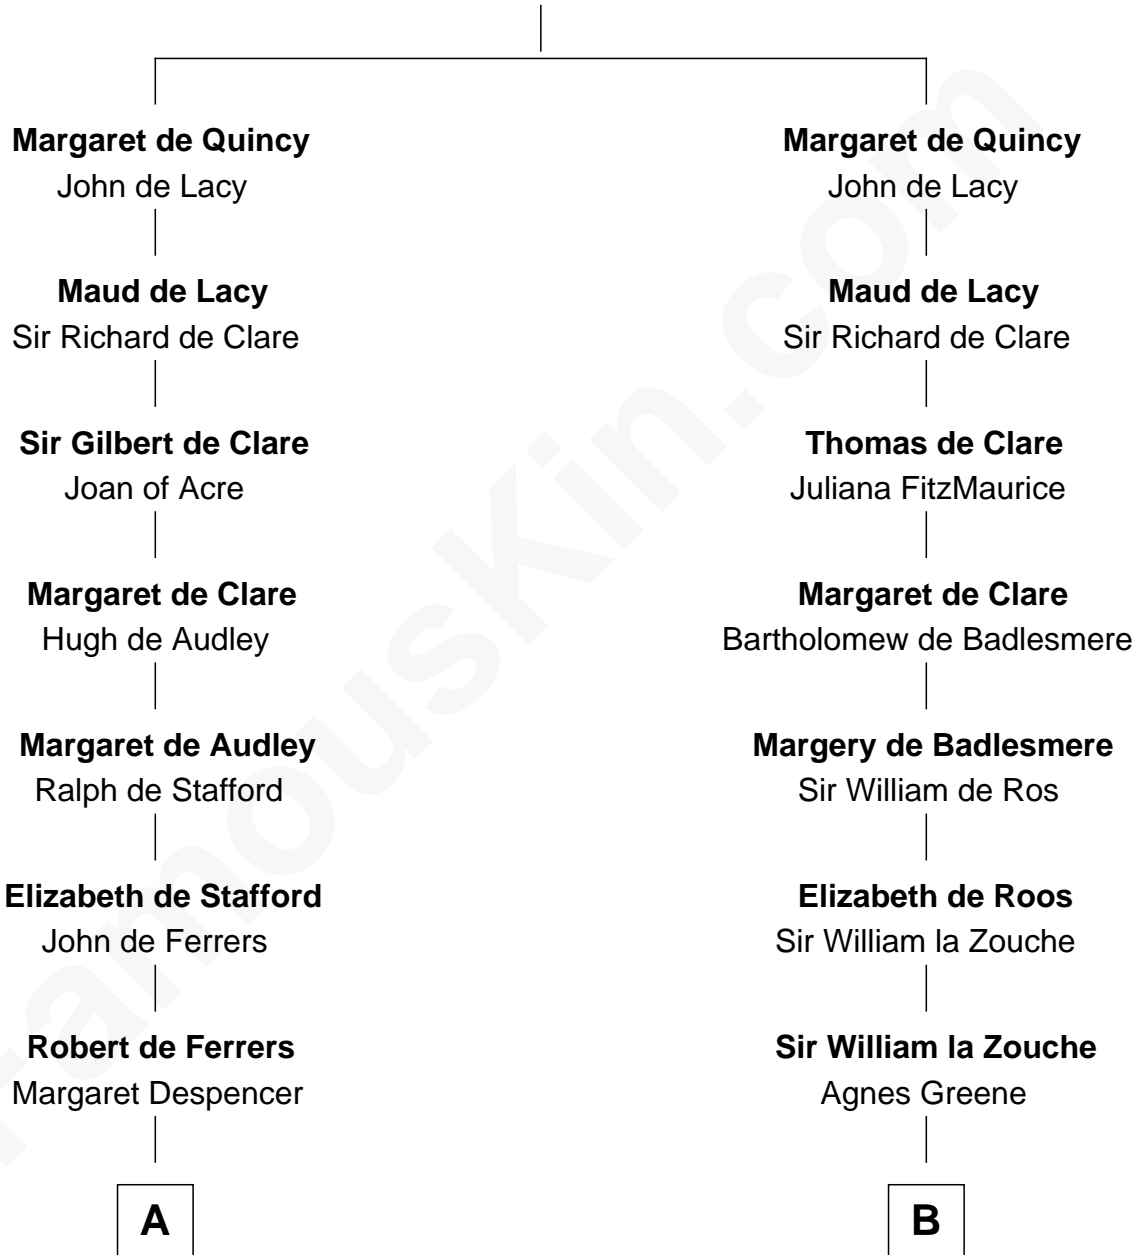

FamousKin.com
Relationship Chart of
Lucretia (Rudolph) Garfield
First Lady of President James Garfield

14th cousin 7 times removed of

Robert Catesby
Leader of Gunpowder Plot

Sir Robert II de Quincy
 Hawise of Chester

C

Anne Sanford
Capt. John Mason

Peleg Sanford Mason
Mary Stanton

Elijah Mason
Lucretia Greene

Arabella Greene Mason
Zebulon Rudolph

Lucretia (Rudolph) Garfield
First Lady of James Garfield

FamousKin.com