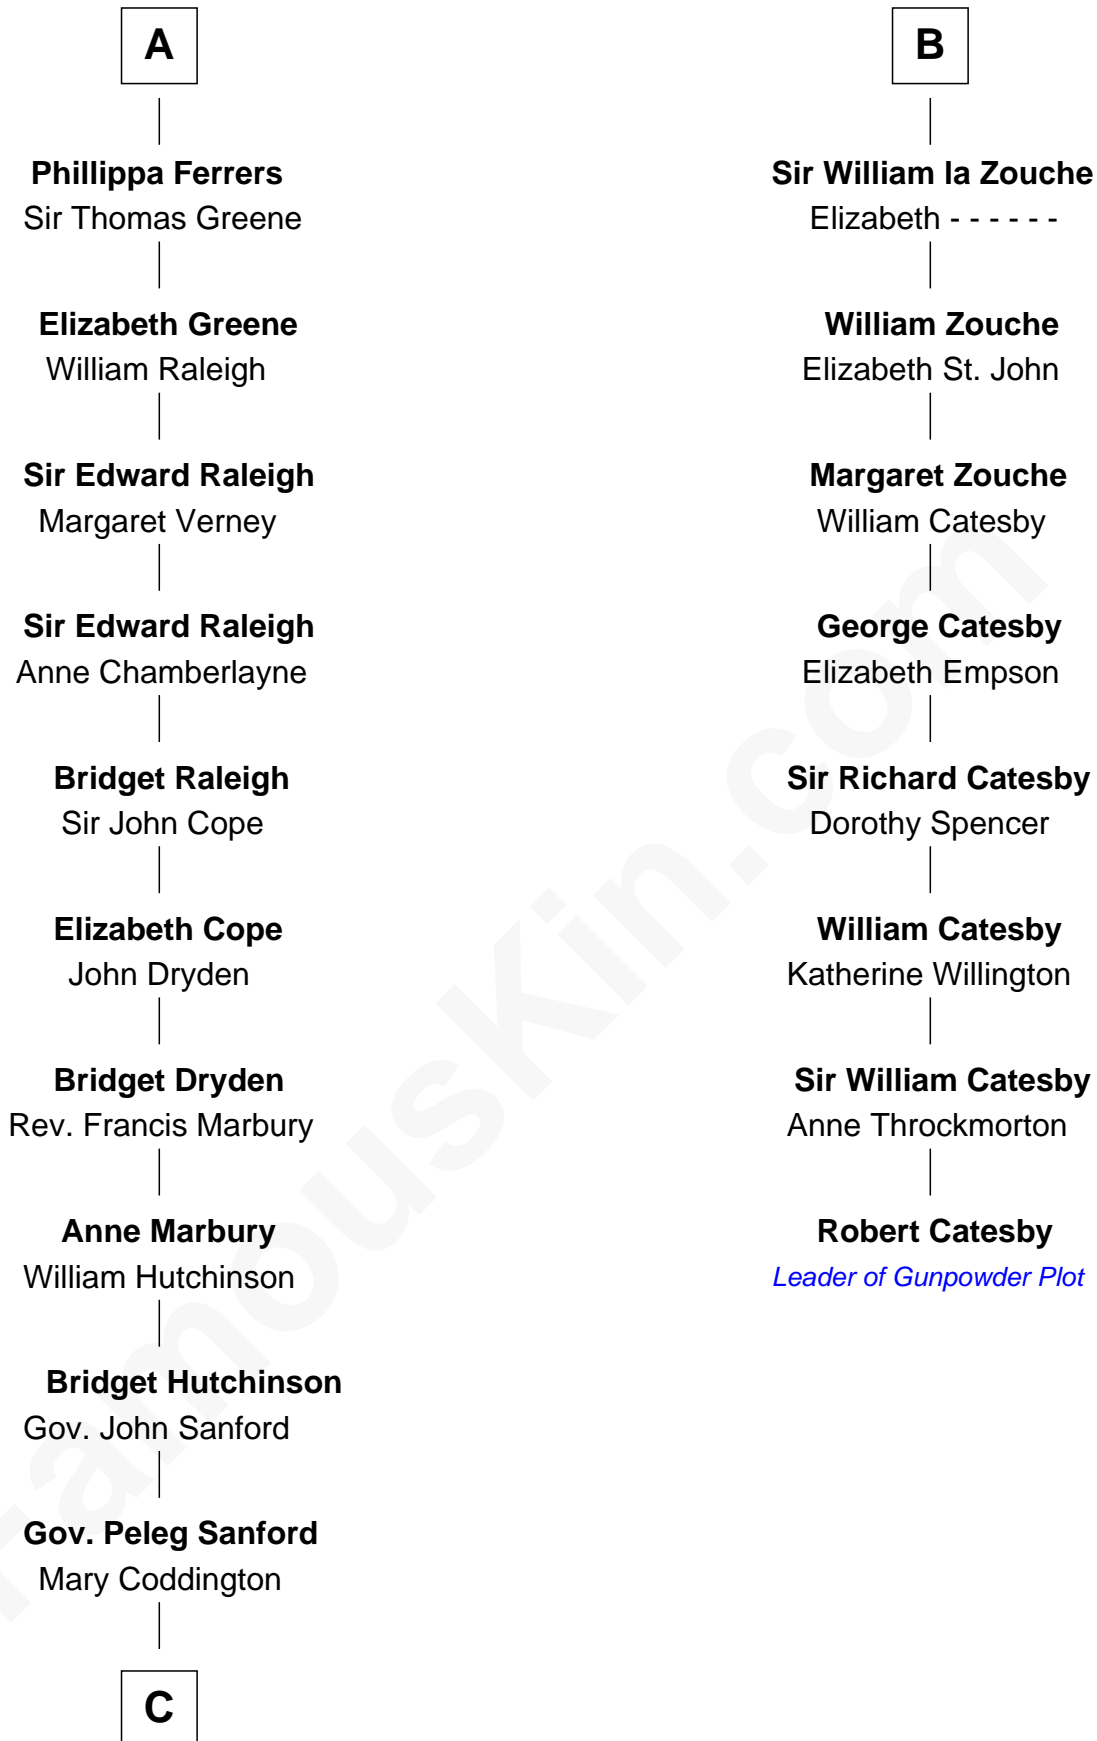

FamousKin.com
Relationship Chart of
Lucretia (Rudolph) Garfield
First Lady of President James Garfield

14th cousin 7 times removed of

Robert Catesby
Leader of Gunpowder Plot

C

Anne Sanford
Capt. John Mason

Peleg Sanford Mason
Mary Stanton

Elijah Mason
Lucretia Greene

Arabella Greene Mason
Zebulon Rudolph

Lucretia (Rudolph) Garfield
First Lady of James Garfield

FamousKin.com