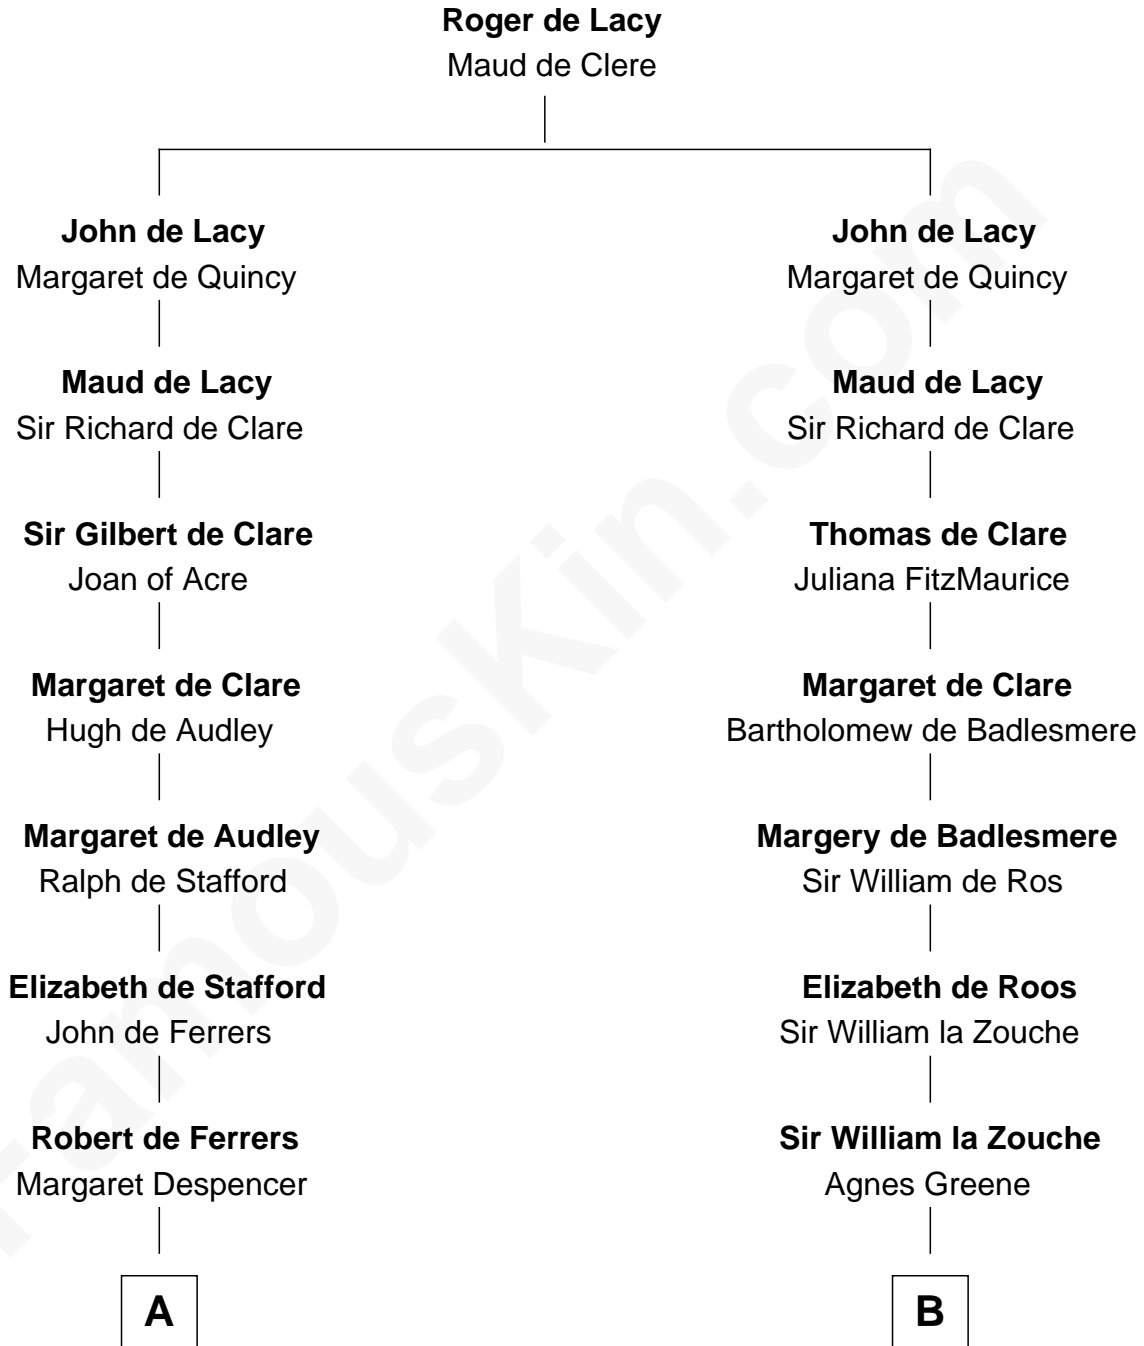

FamousKin.com
Relationship Chart of
Lucretia (Rudolph) Garfield
First Lady of President James Garfield

14th cousin 7 times removed of

Robert Catesby
Leader of Gunpowder Plot

C

Anne Sanford
Capt. John Mason

Peleg Sanford Mason
Mary Stanton

Elijah Mason
Lucretia Greene

Arabella Greene Mason
Zebulon Rudolph

Lucretia (Rudolph) Garfield
First Lady of James Garfield

FamousKin.com