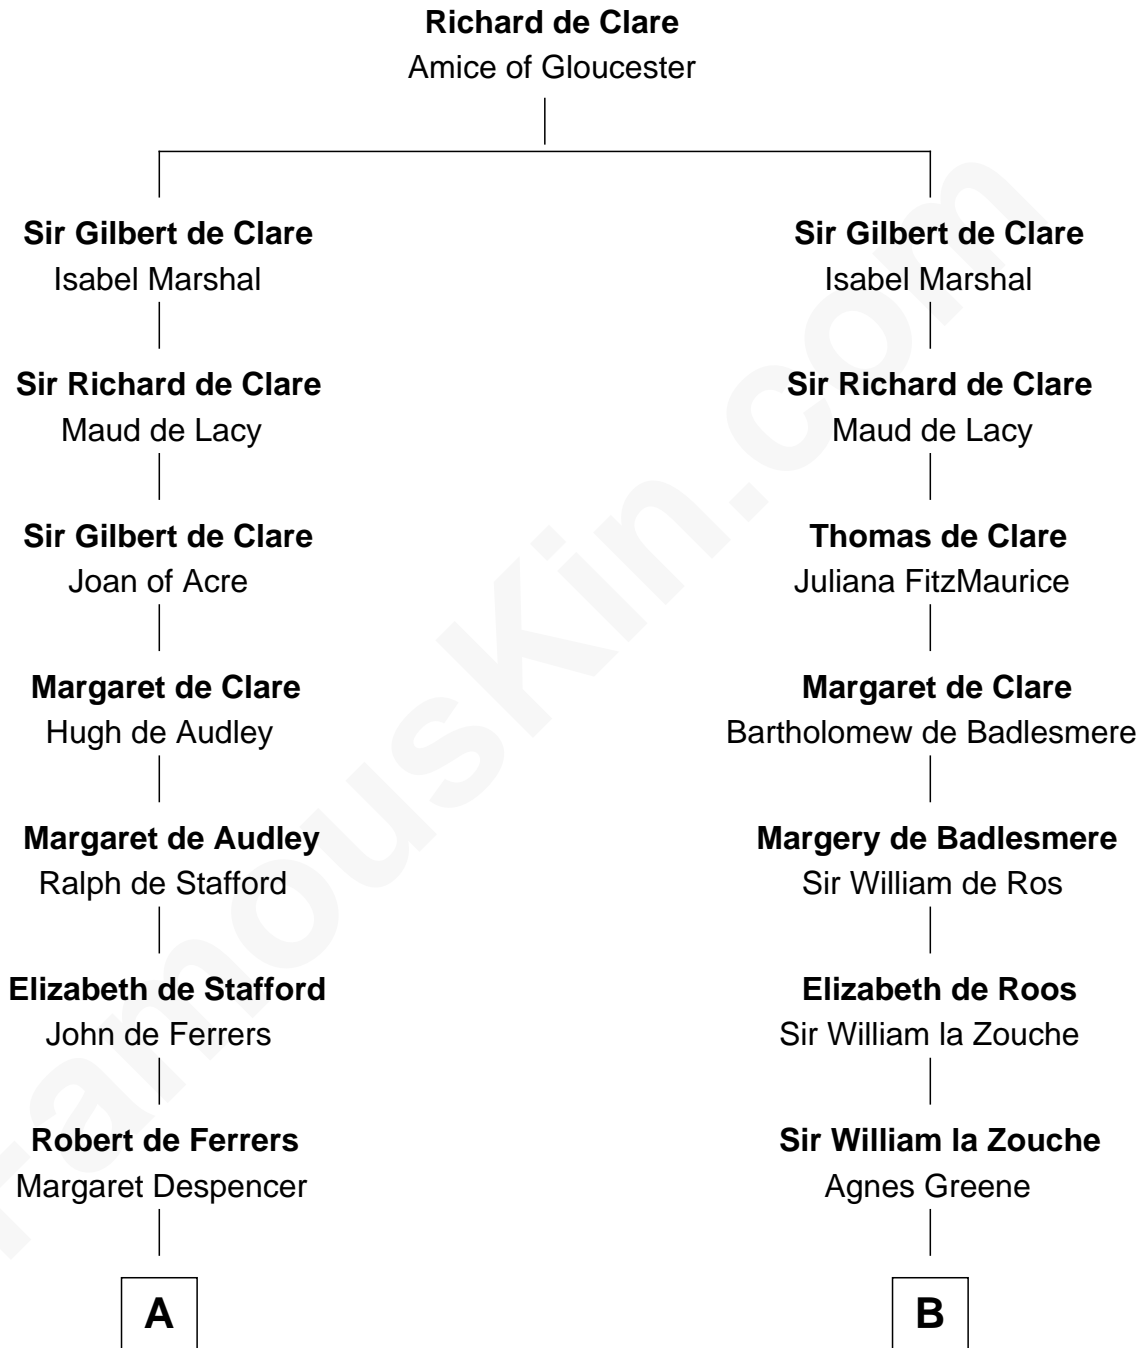

FamousKin.com
Relationship Chart of
Lucretia (Rudolph) Garfield
First Lady of President James Garfield

14th cousin 7 times removed of

Robert Catesby
Leader of Gunpowder Plot

C

Anne Sanford
Capt. John Mason

Peleg Sanford Mason
Mary Stanton

Elijah Mason
Lucretia Greene

Arabella Greene Mason
Zebulon Rudolph

Lucretia (Rudolph) Garfield
First Lady of James Garfield

FamousKin.com