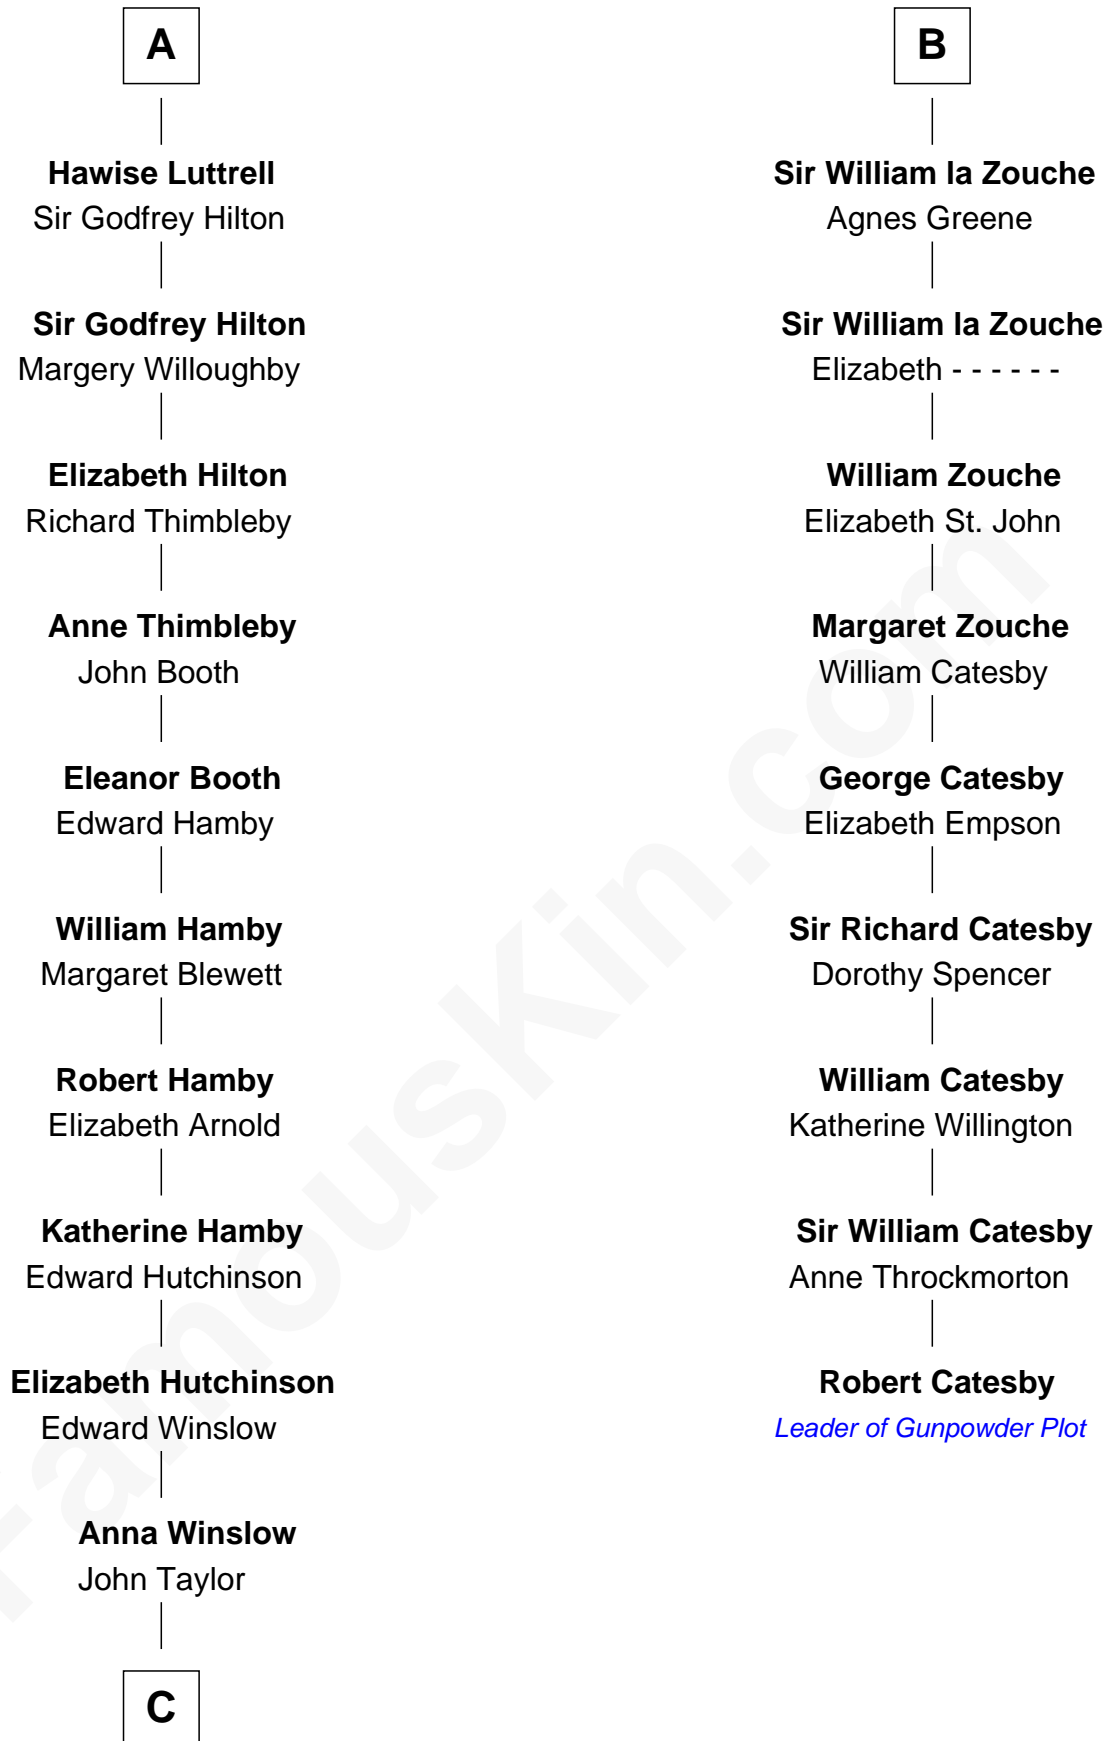

FamousKin.com
Relationship Chart of
Lucretia (Rudolph) Garfield
First Lady of President James Garfield

15th cousin 6 times removed of

Robert Catesby
Leader of Gunpowder Plot

C

—
Elizabeth Taylor
Nathaniel Greene

—
John Greene
Azubah Ward

—
Lucretia Greene
Elijah Mason

—
Arabella Greene Mason
Zebulon Rudolph

—
Lucretia (Rudolph) Garfield
First Lady of James Garfield

FamousKin.com