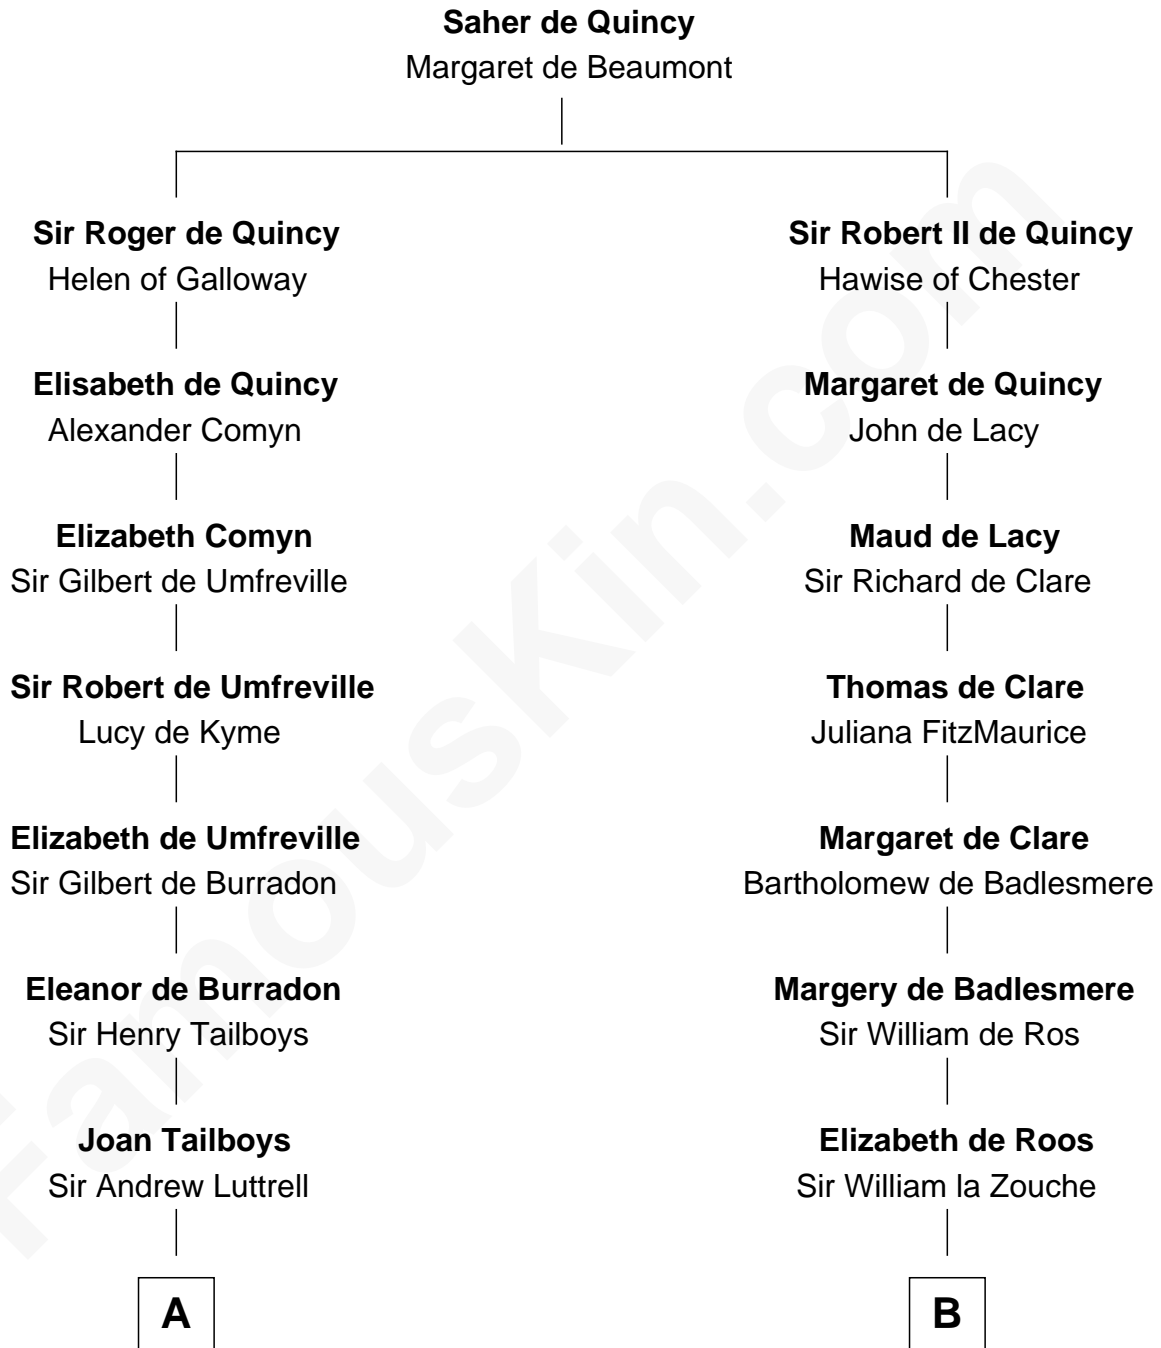

FamousKin.com
Relationship Chart of
Lucretia (Rudolph) Garfield
First Lady of President James Garfield

15th cousin 6 times removed of

Robert Catesby
Leader of Gunpowder Plot

C

—
Elizabeth Taylor
Nathaniel Greene

—
John Greene
Azubah Ward

—
Lucretia Greene
Elijah Mason

—
Arabella Greene Mason
Zebulon Rudolph

—
Lucretia (Rudolph) Garfield
First Lady of James Garfield

FamousKin.com