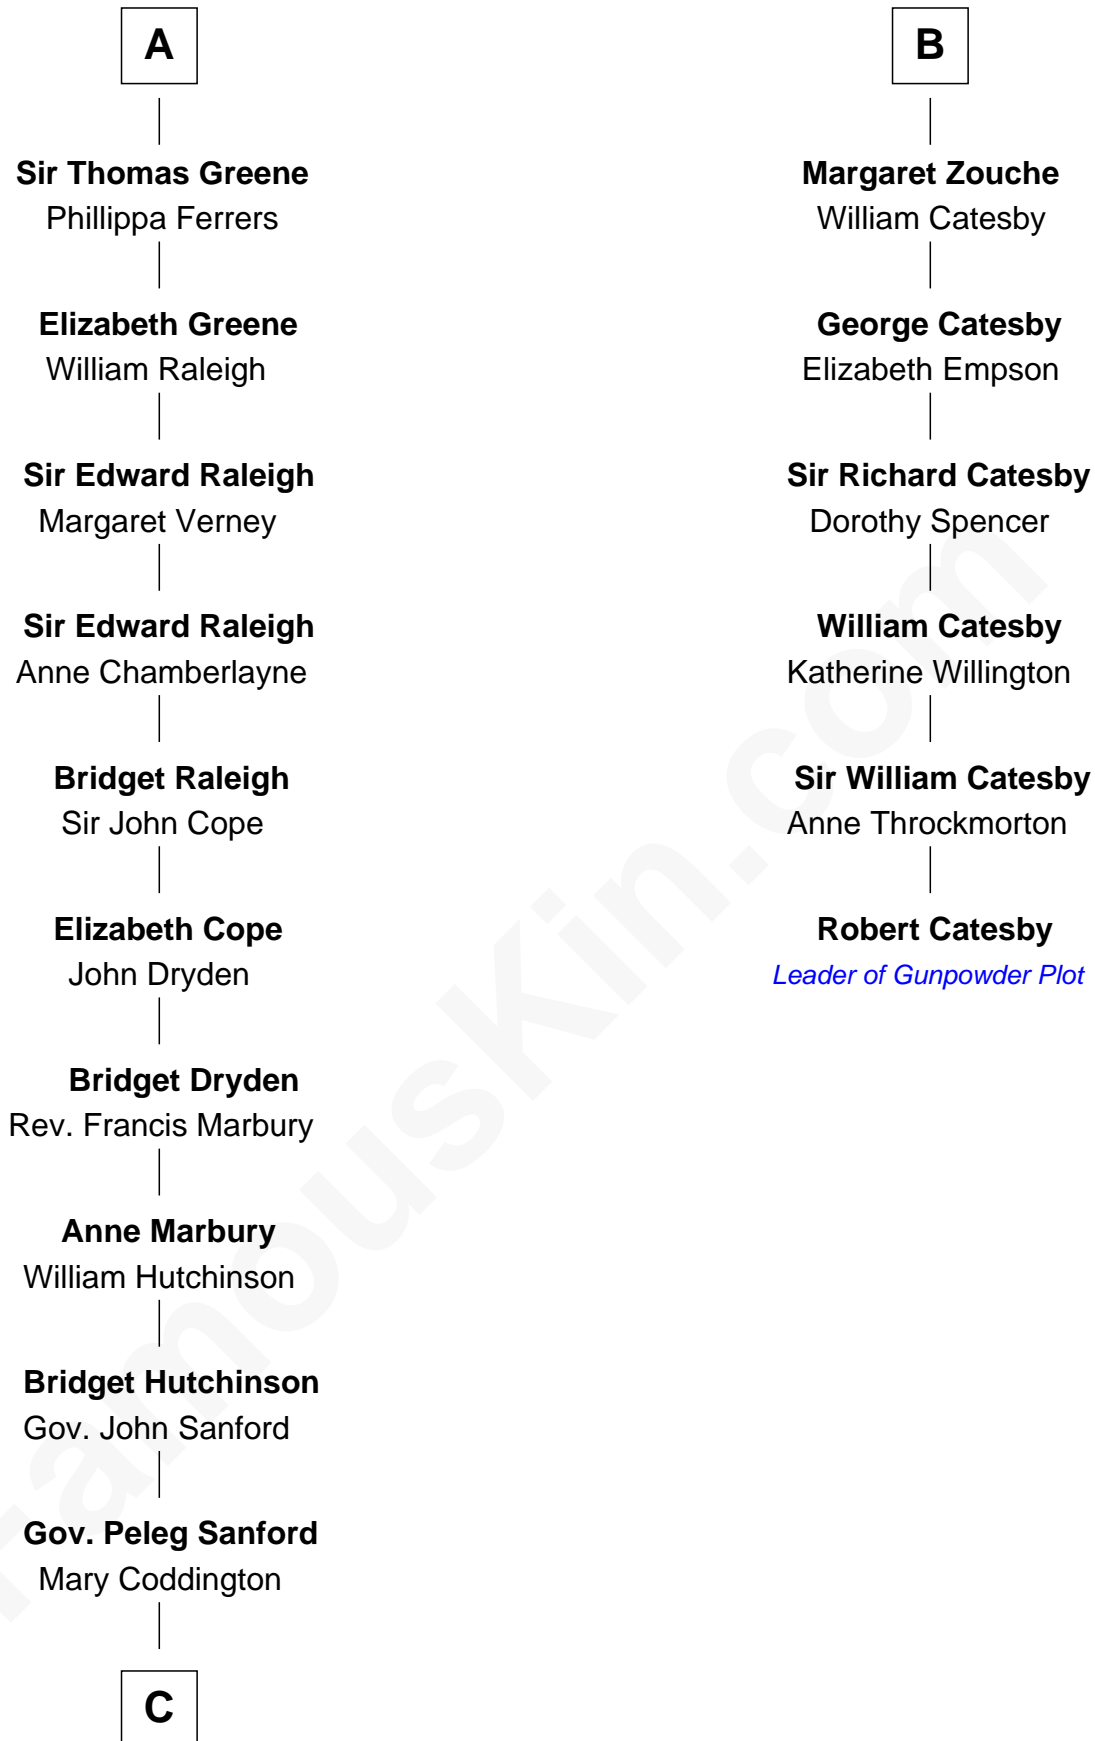

FamousKin.com

Relationship Chart of Lucretia (Rudolph) Garfield

First Lady of President James Garfield

12th cousin 9 times removed of

Robert Catesby

Leader of Gunpowder Plot

William de Braiose

Eva Marshal

Eleanor de Braiose
Sir Humphrey de Bohun

Humphrey de Bohun
Maud de Fiennes

Humphrey de Bohun
Elizabeth Plantagenet

Eleanor de Bohun
Sir James le Boteler

Pernel le Boteler
Sir Gilbert Talbot

Sir Richard Talbot
Ankaret le Strange

Mary Talbot
Sir Thomas Greene

A

Eve de Braiose
Sir William de Cantilupe

Milicent de Cantilupe
Eudo la Zouche

Lucy Zouche
Thomas de Greene

Sir Henry Greene
Katherine Drayton

Agnes Greene
Sir William la Zouche

Sir William la Zouche
Elizabeth - - - - -

William Zouche
Elizabeth St. John

B

C

Anne Sanford
Capt. John Mason

Peleg Sanford Mason
Mary Stanton

Elijah Mason
Lucretia Greene

Arabella Greene Mason
Zebulon Rudolph