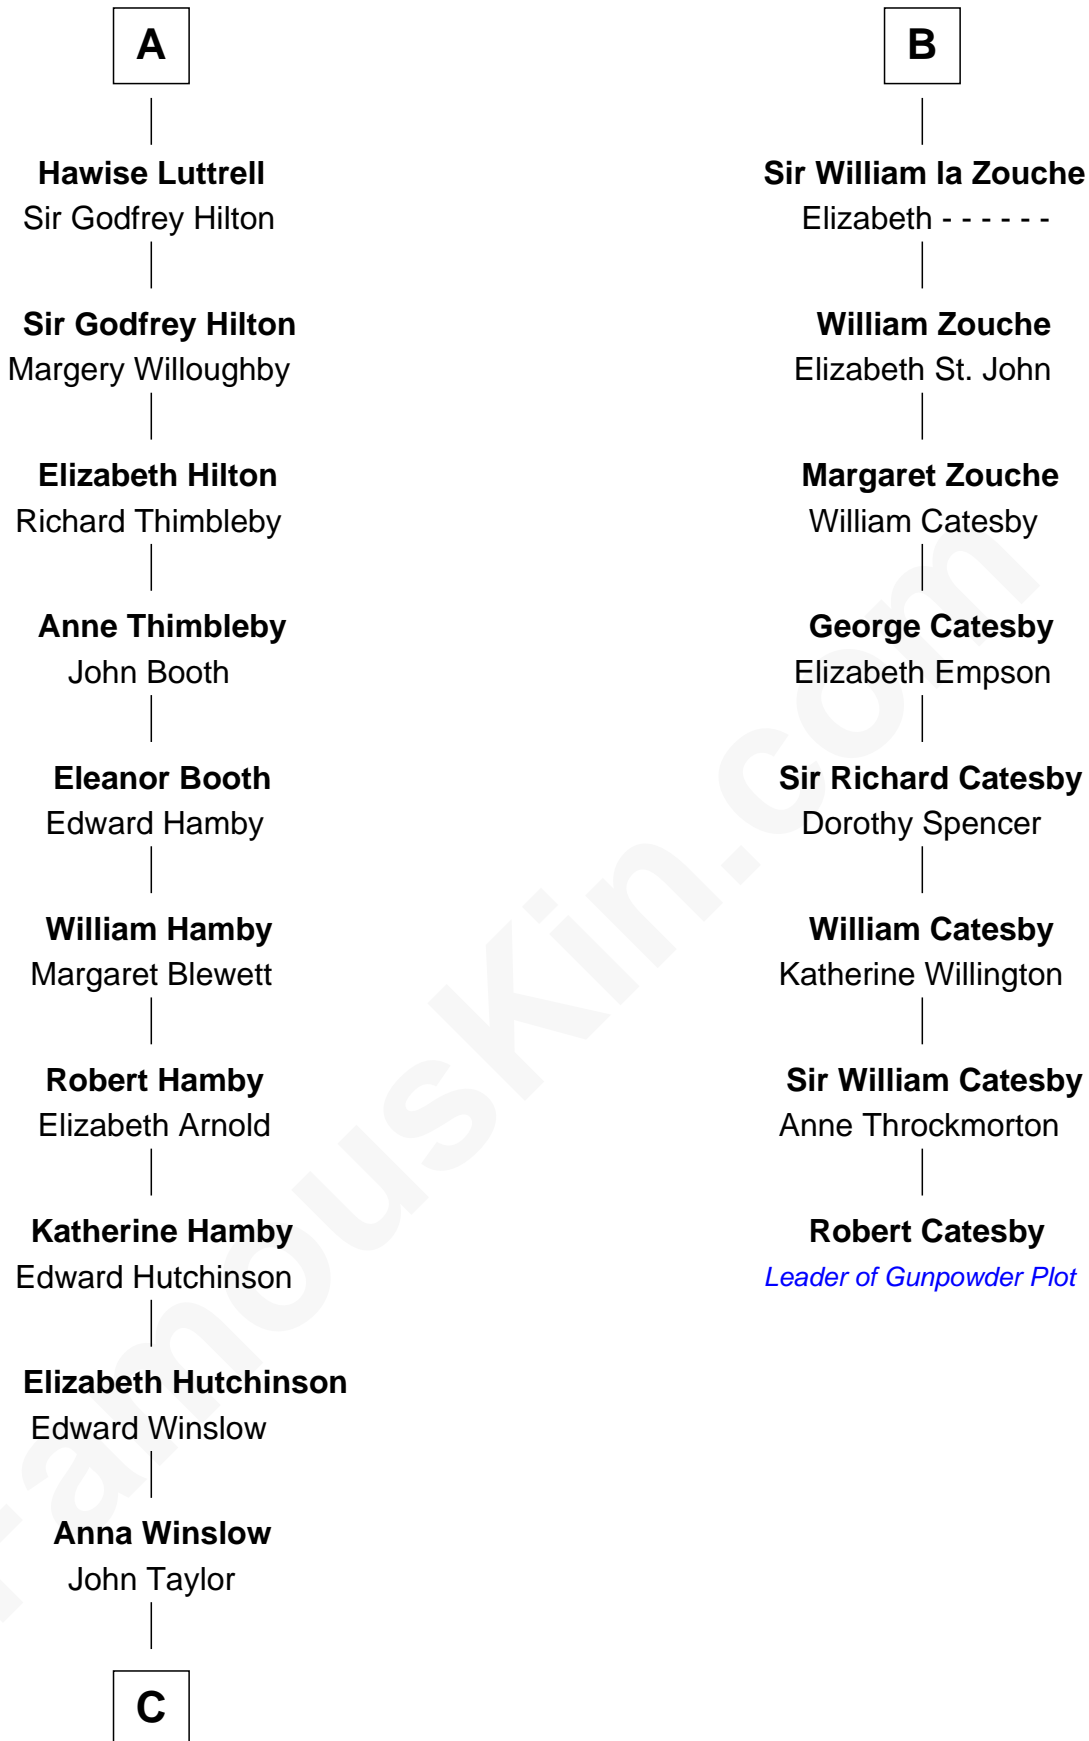

FamousKin.com
Relationship Chart of
Lucretia (Rudolph) Garfield
First Lady of President James Garfield

14th cousin 7 times removed of

Robert Catesby
Leader of Gunpowder Plot

Sir Odinel de Umfreville

Alice de Lucy

C

—
Elizabeth Taylor
Nathaniel Greene

—
John Greene
Azubah Ward

—
Lucretia Greene
Elijah Mason

—
Arabella Greene Mason
Zebulon Rudolph

—
Lucretia (Rudolph) Garfield
First Lady of James Garfield

FamousKin.com