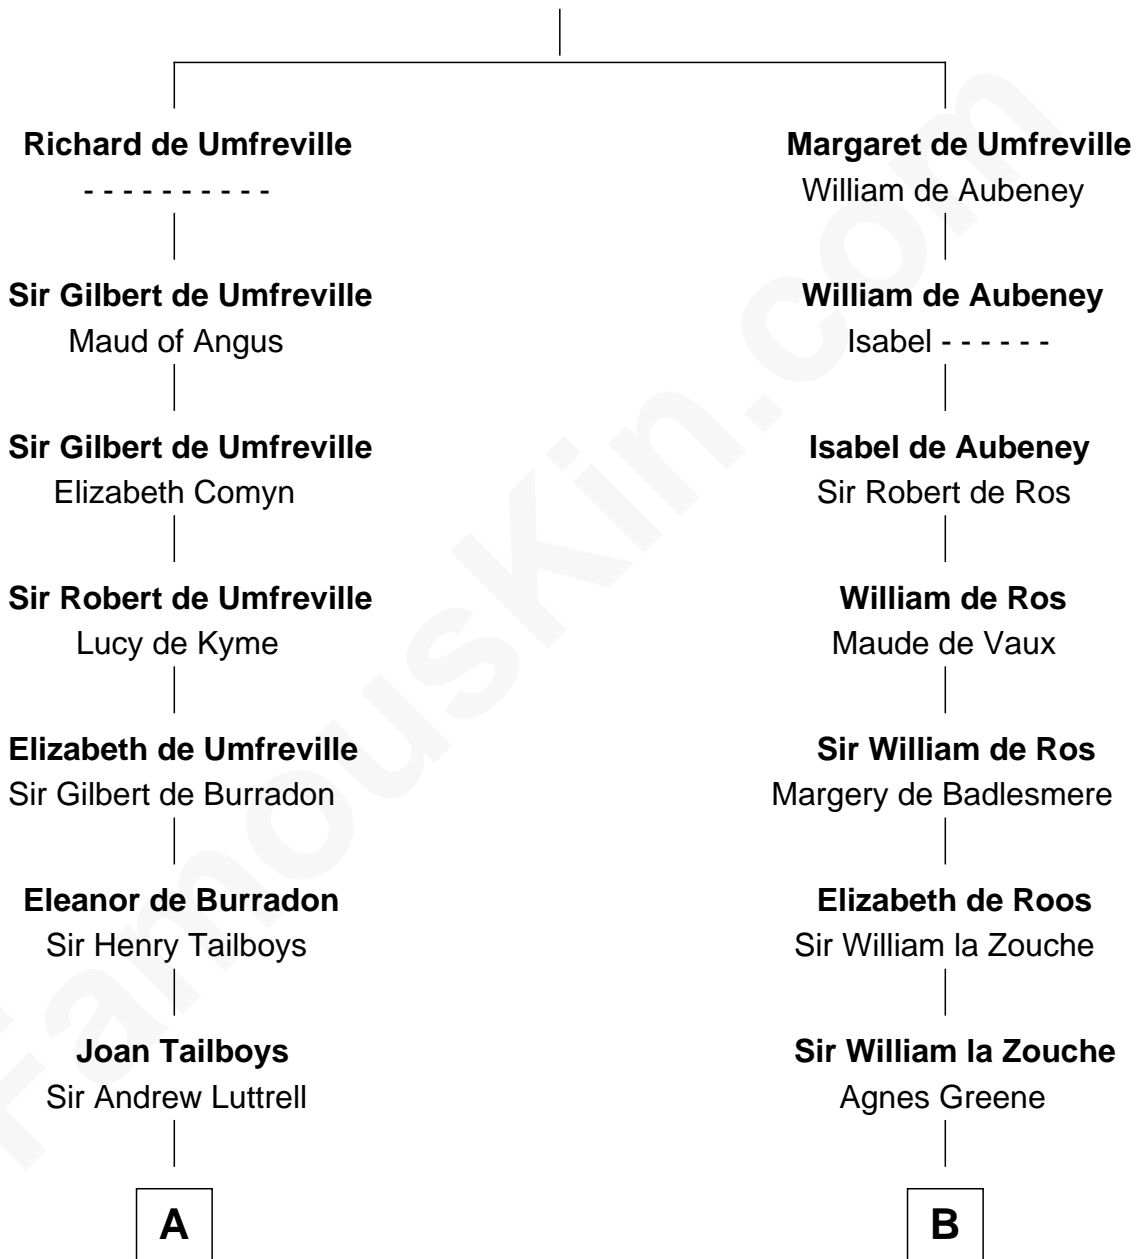

FamousKin.com
Relationship Chart of
Lucretia (Rudolph) Garfield
First Lady of President James Garfield

14th cousin 7 times removed of

Robert Catesby
Leader of Gunpowder Plot

Sir Odinel de Umfreville

Alice de Lucy

C

—
Elizabeth Taylor
Nathaniel Greene

—
John Greene
Azubah Ward

—
Lucretia Greene
Elijah Mason

—
Arabella Greene Mason
Zebulon Rudolph

—
Lucretia (Rudolph) Garfield
First Lady of James Garfield

FamousKin.com