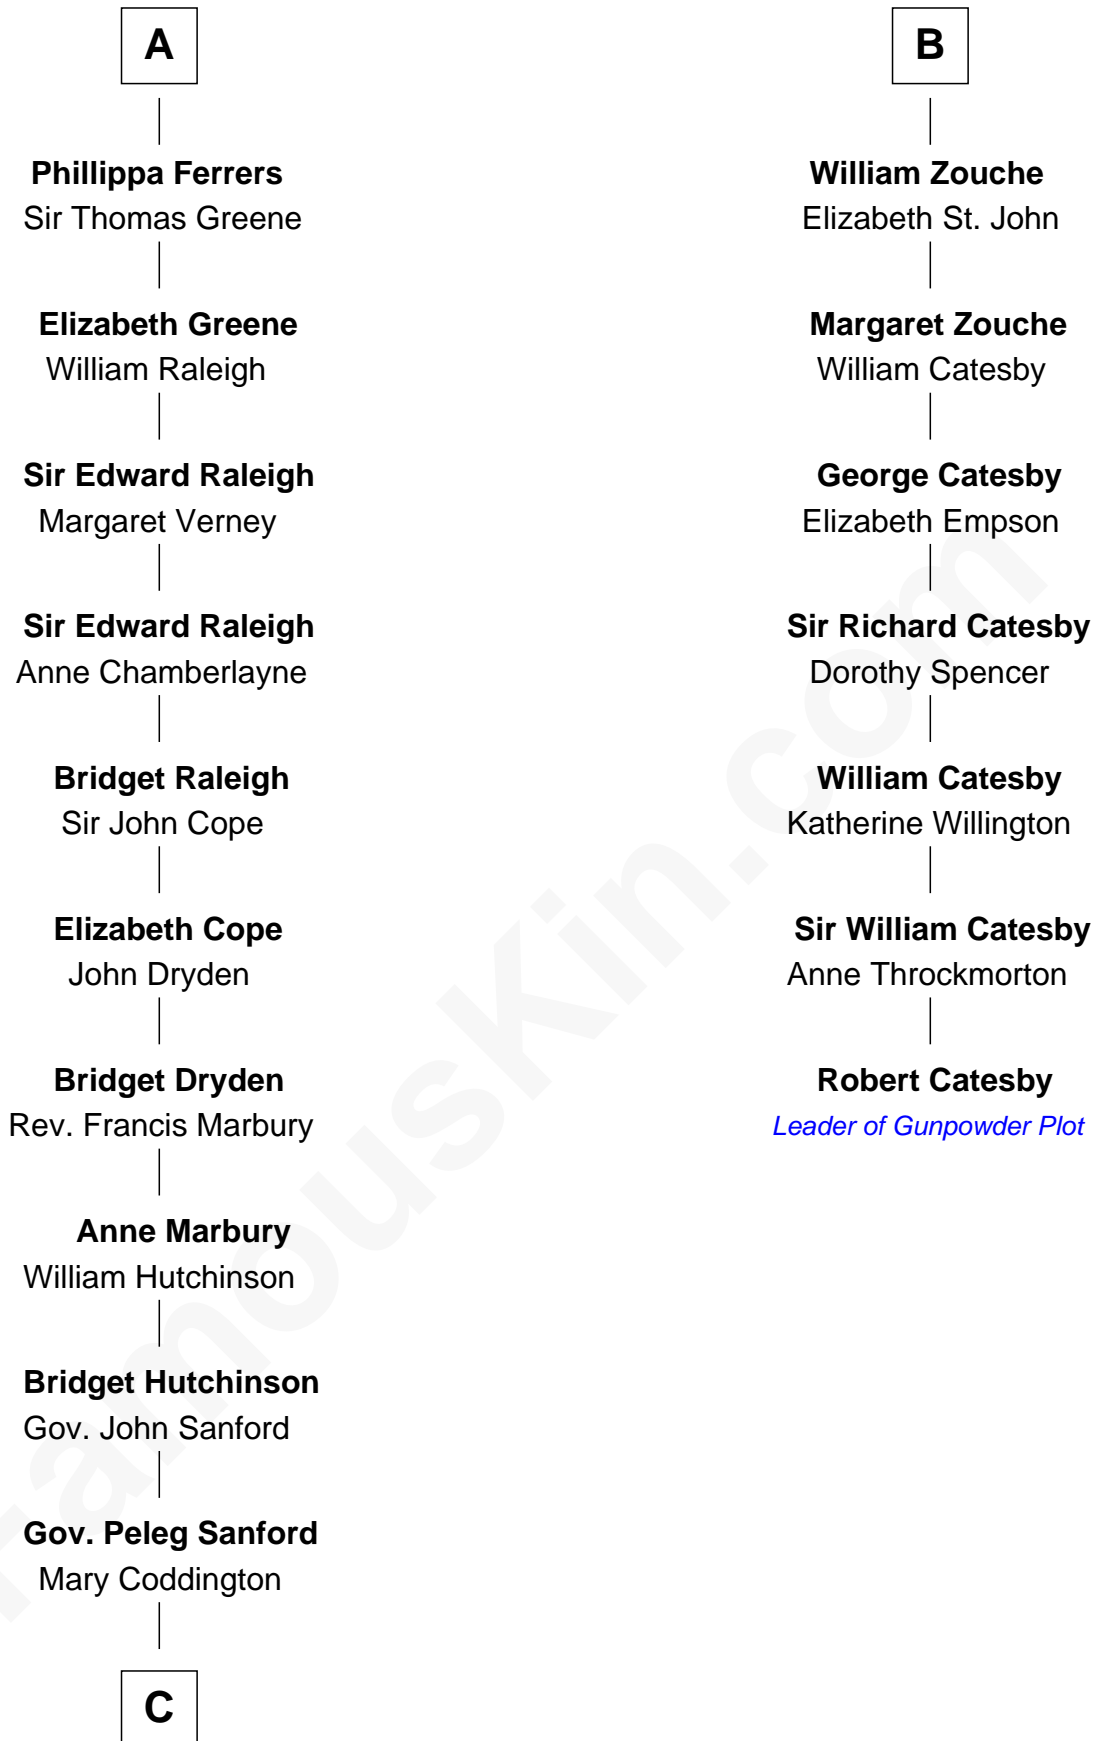

FamousKin.com
Relationship Chart of
Lucretia (Rudolph) Garfield
First Lady of President James Garfield

13th cousin 8 times removed of

Robert Catesby
Leader of Gunpowder Plot

C

Anne Sanford
Capt. John Mason

Peleg Sanford Mason
Mary Stanton

Elijah Mason
Lucretia Greene

Arabella Greene Mason
Zebulon Rudolph

Lucretia (Rudolph) Garfield
First Lady of James Garfield

FamousKin.com