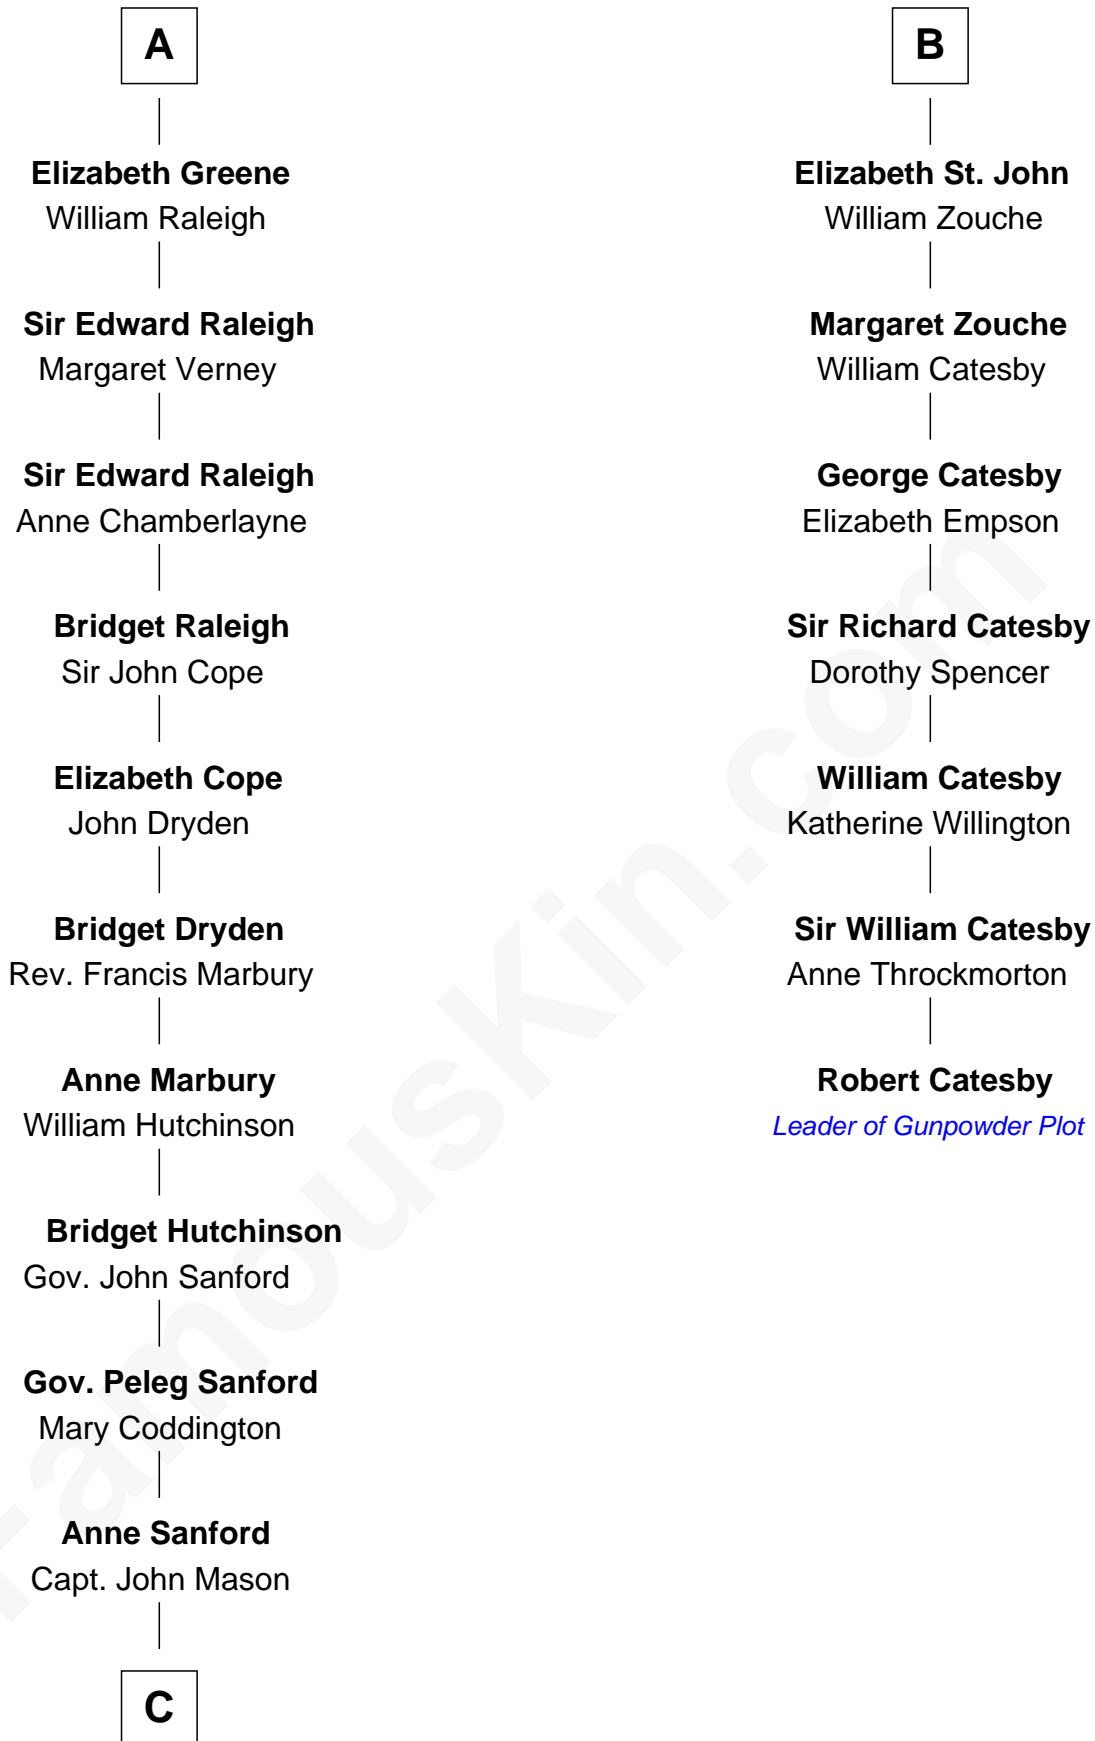

FamousKin.com

Relationship Chart of Lucretia (Rudolph) Garfield

First Lady of President James Garfield

13th cousin 7 times removed of

Robert Catesby

Leader of Gunpowder Plot

Sir William de Beauchamp

FamousKin.com