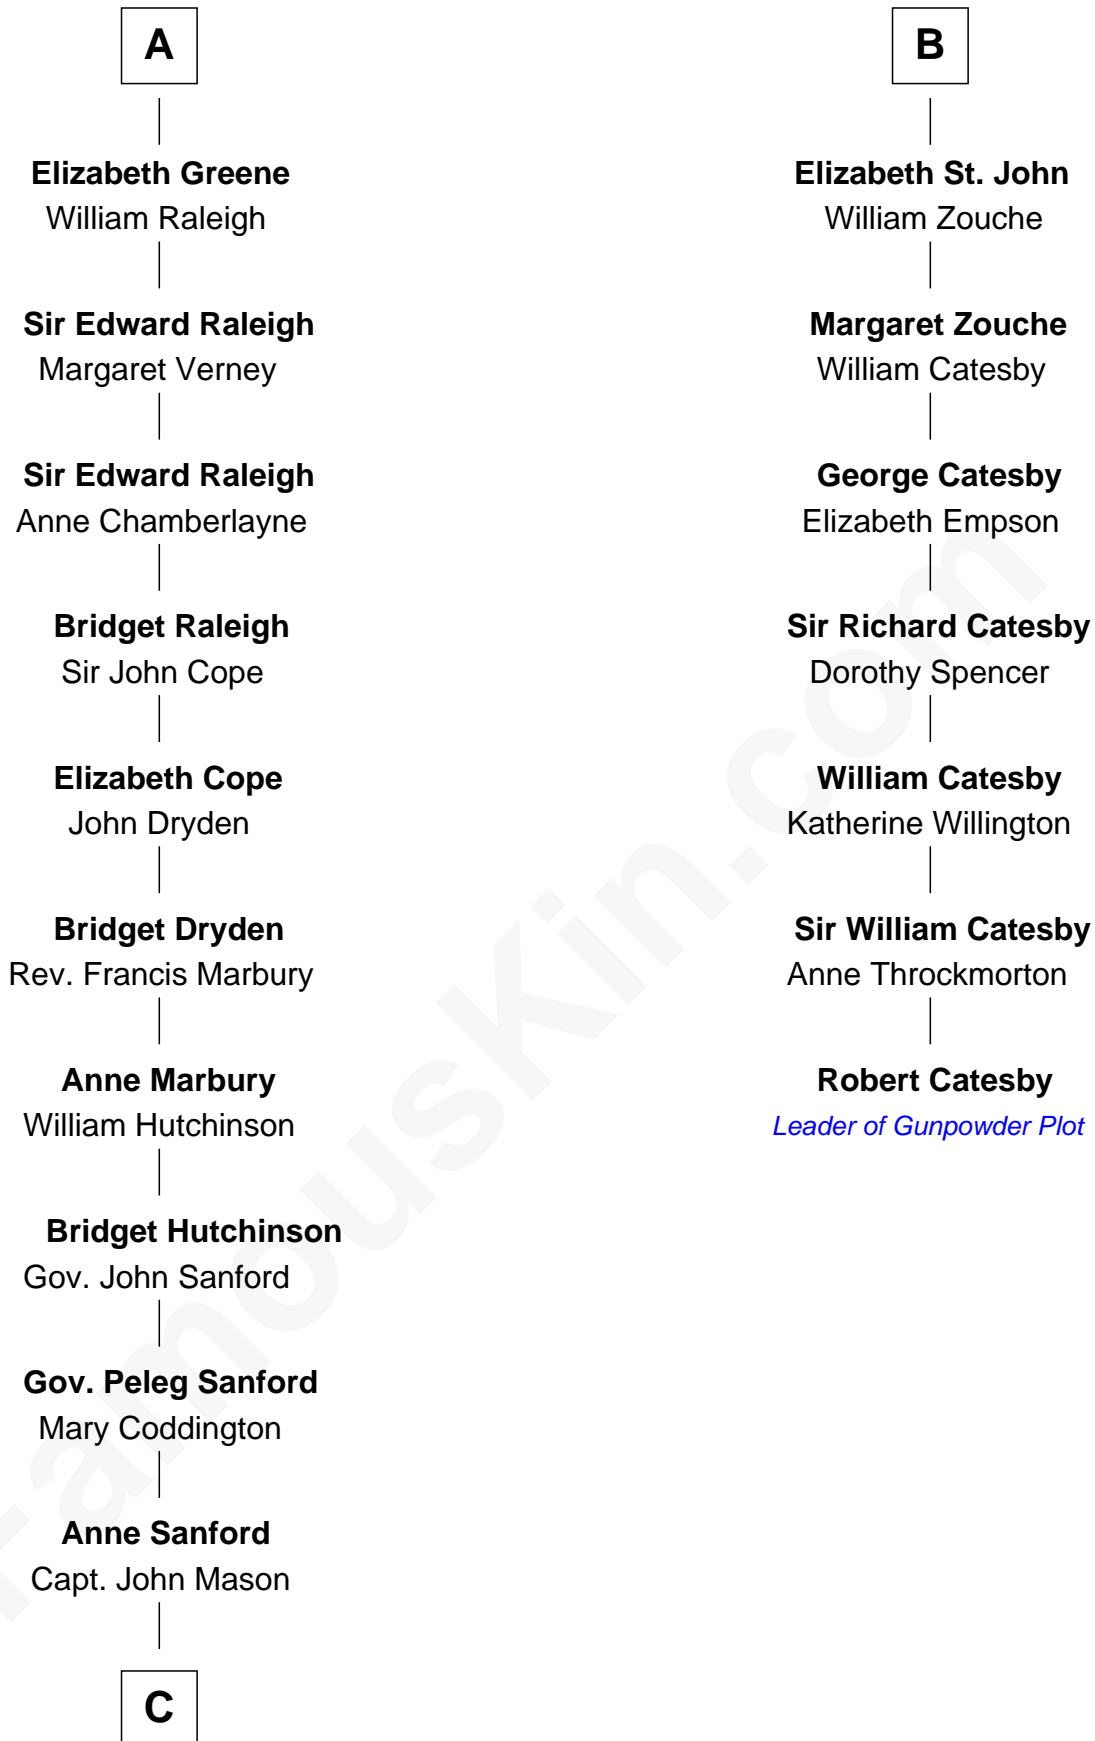

FamousKin.com
Relationship Chart of
Lucretia (Rudolph) Garfield
First Lady of President James Garfield

13th cousin 7 times removed of

Robert Catesby
Leader of Gunpowder Plot

FamousKin.com