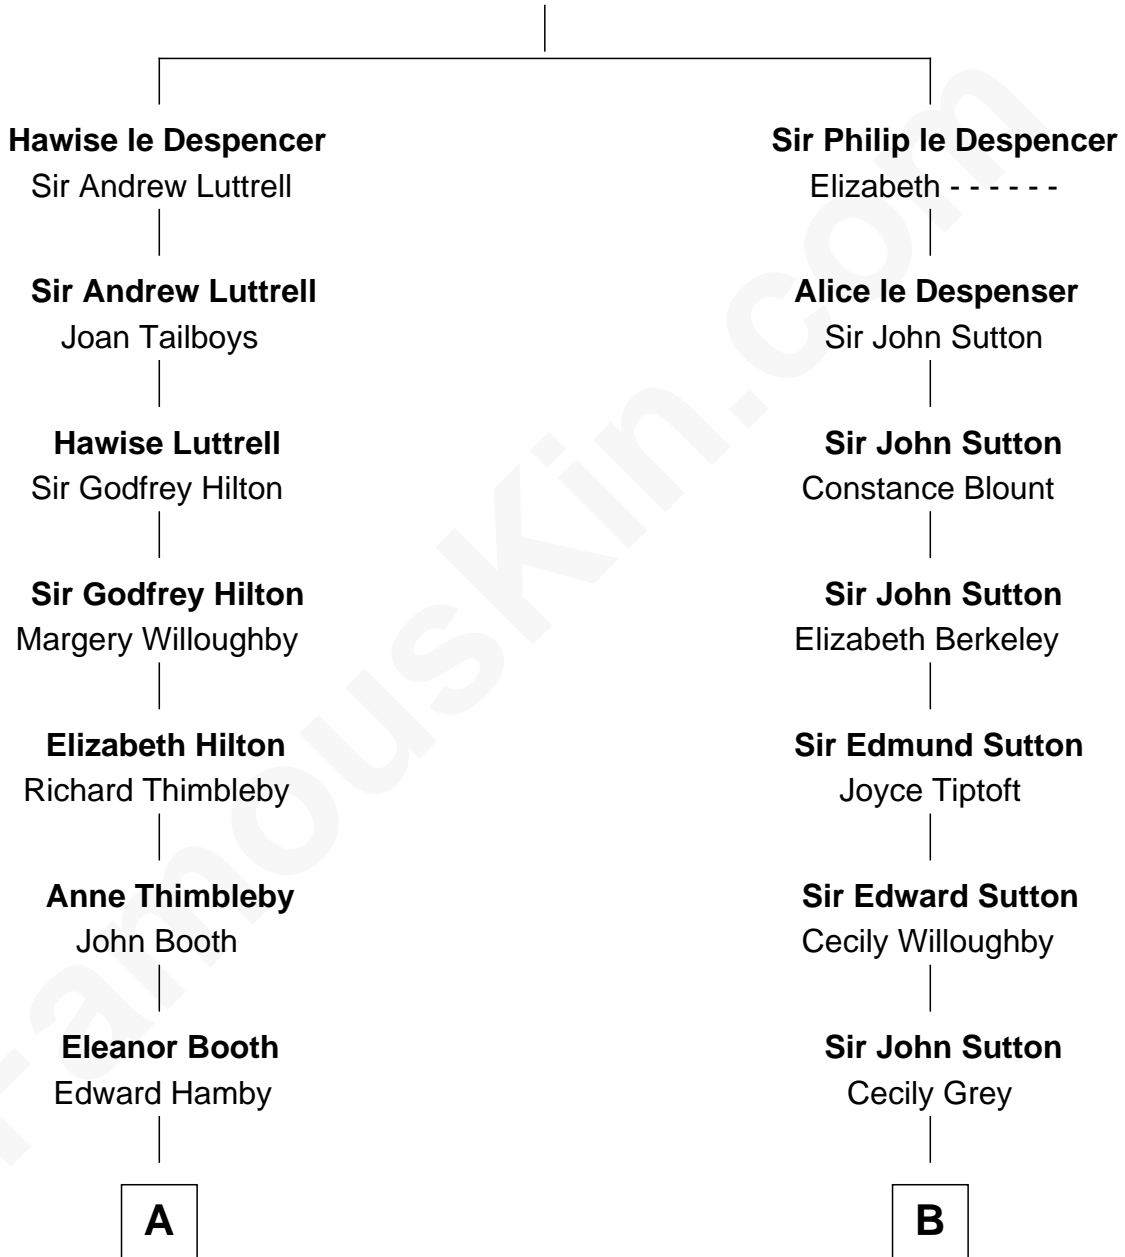

**FamousKin.com**  
**Relationship Chart of**  
**Lucretia (Rudolph) Garfield**  
*First Lady of President James Garfield*

16th cousin 4 times removed of

**J. K. Simmons**  
*TV and Movie Actor*

**Sir Philip le Despencer**  
 Joan de Cobham

**C**

**Lewis Jacob Hazen**

Emma Broaddus Lewis

**Ruth Hazen**

Col. Ralph Archibald Kimble

**Patricia Kimble**

Dr. Donald William Simmons

**J. K. Simmons**