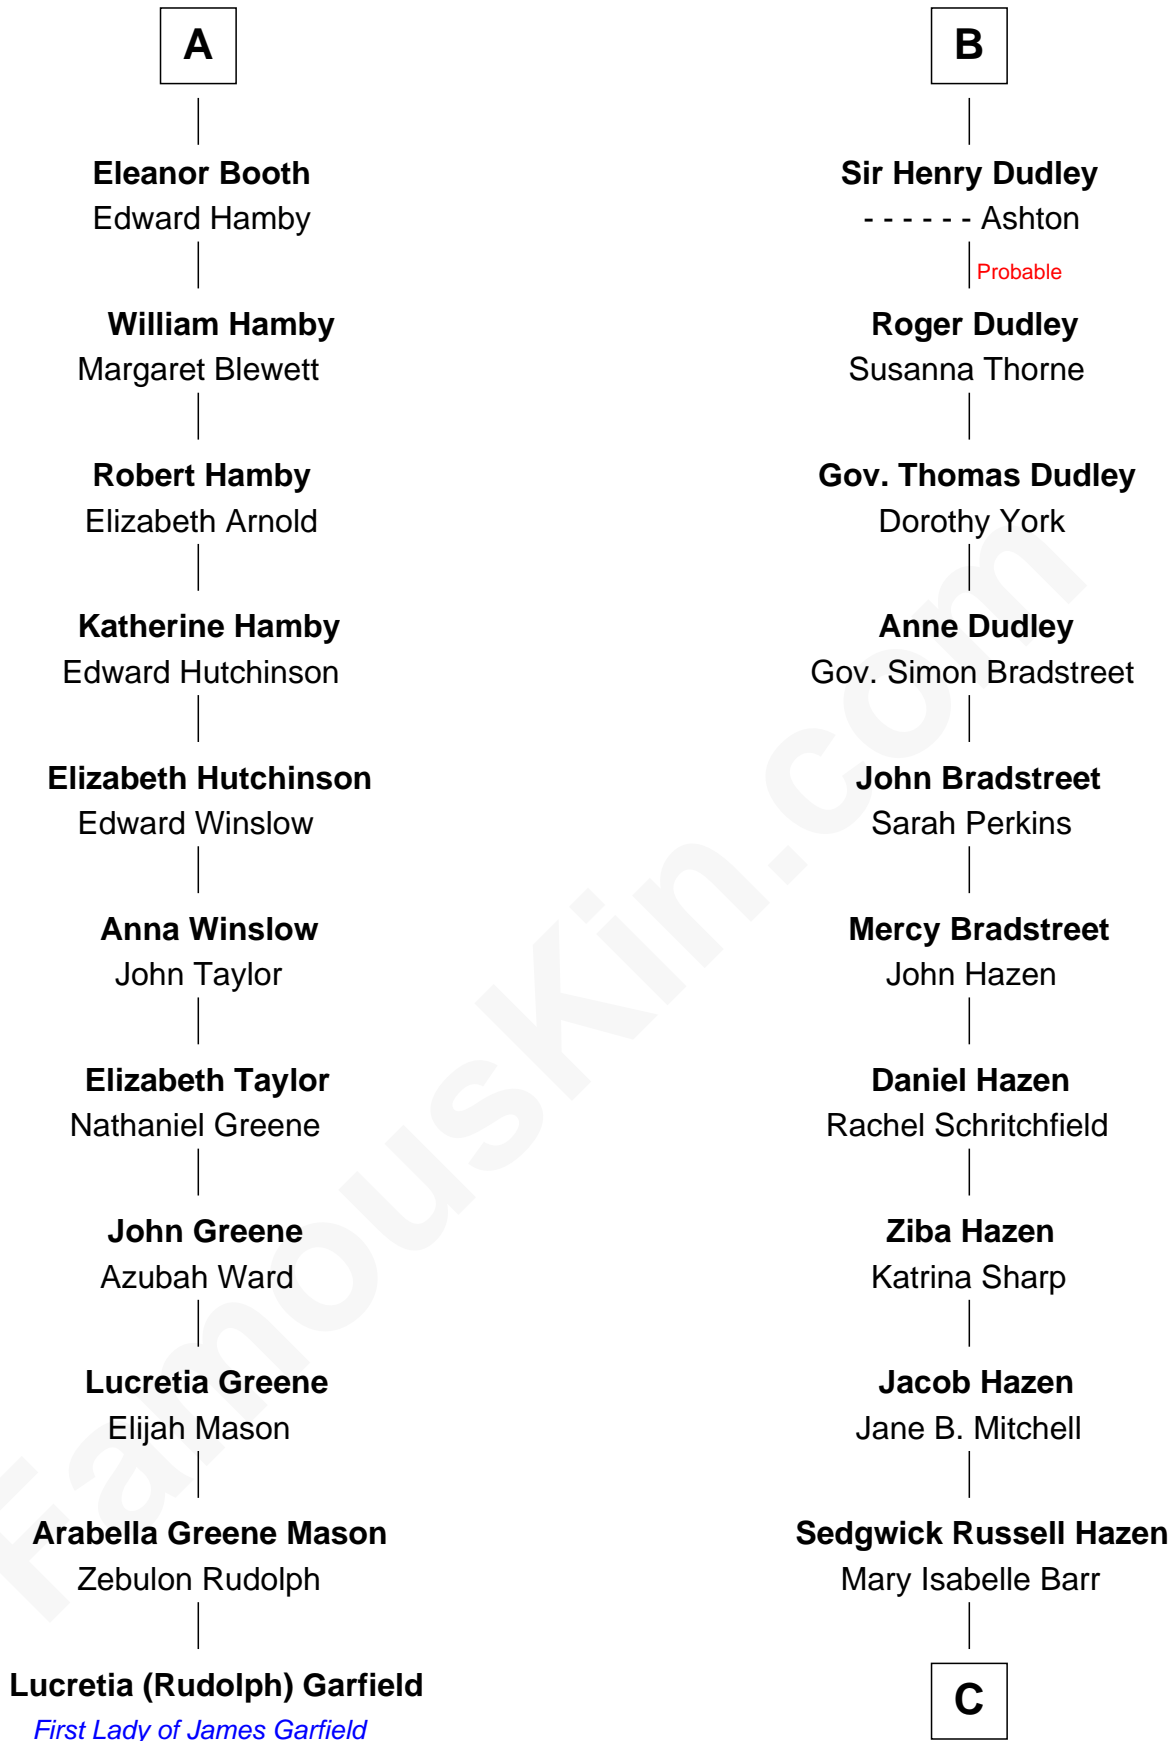

## Relationship Chart of Lucretia (Rudolph) Garfield

*First Lady of President James Garfield*

17th cousin 3 times removed of

**J. K. Simmons**  
*TV and Movie Actor*

**Sir William de Ros**  
Margery de Badlesmere

**C**

**Lewis Jacob Hazen**

Emma Broaddus Lewis

**Ruth Hazen**

Col. Ralph Archibald Kimble

**Patricia Kimble**

Dr. Donald William Simmons

**J. K. Simmons**