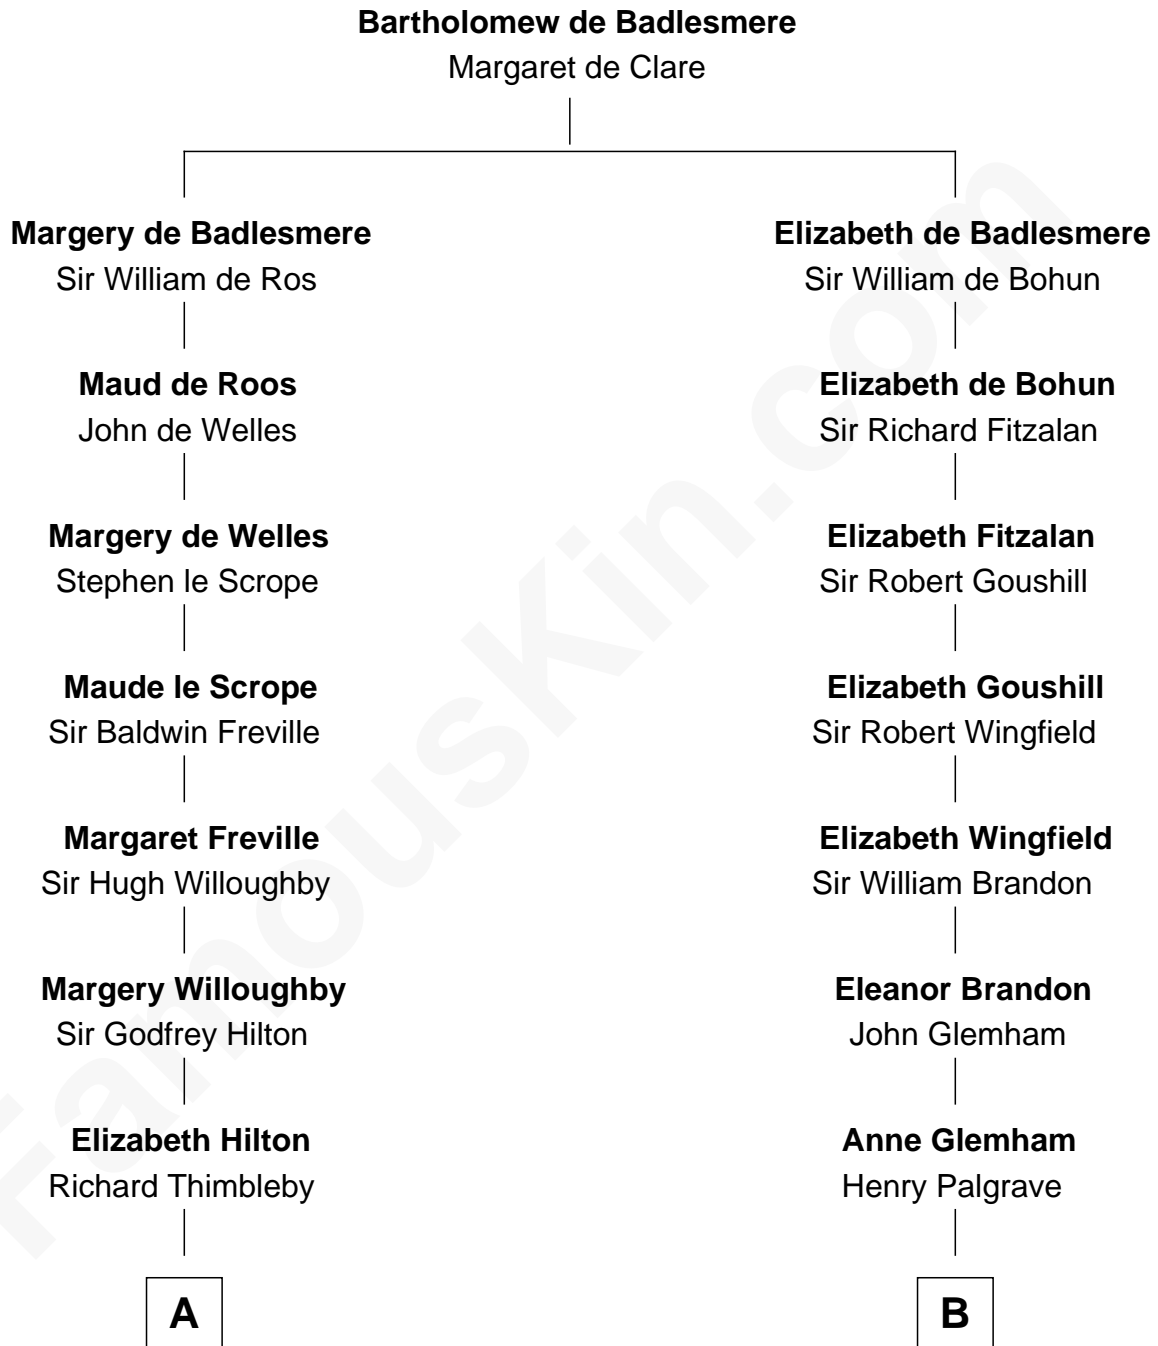

FamousKin.com

Relationship Chart of Lucretia (Rudolph) Garfield

First Lady of President James Garfield

18th cousin of

Henry Clay Folger

Founder of Folger Shakespeare Library and Chairman of Standard Oil

C

Arabella Greene Mason

Zebulon Rudolph

Lucretia (Rudolph) Garfield

First Lady of James Garfield

D

Henry Clay Folger

Eliza Jane Clark

Henry Clay Folger

Chairman of Standard Oil