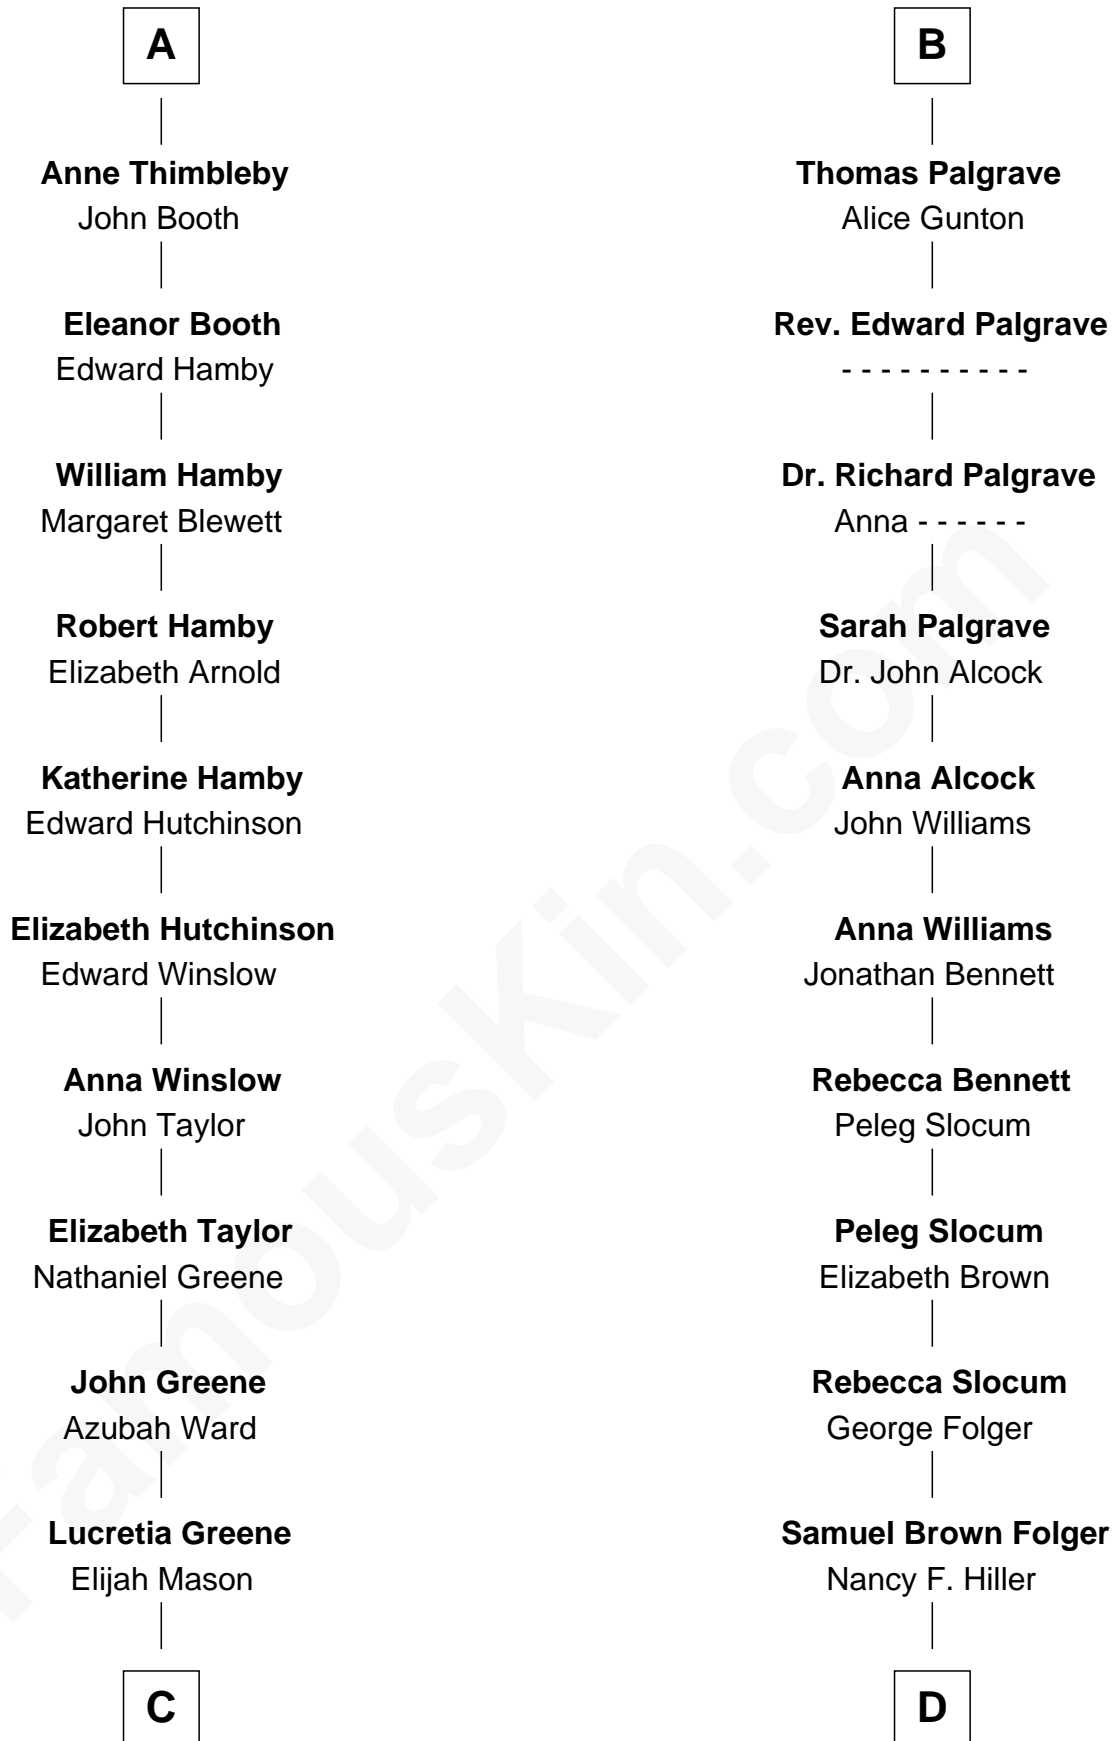

FamousKin.com

Relationship Chart of Lucretia (Rudolph) Garfield

First Lady of President James Garfield

18th cousin of

Henry Clay Folger

Founder of Folger Shakespeare Library and Chairman of Standard Oil

C

Arabella Greene Mason

Zebulon Rudolph

Lucretia (Rudolph) Garfield

First Lady of James Garfield

D

Henry Clay Folger

Eliza Jane Clark

Henry Clay Folger

Chairman of Standard Oil