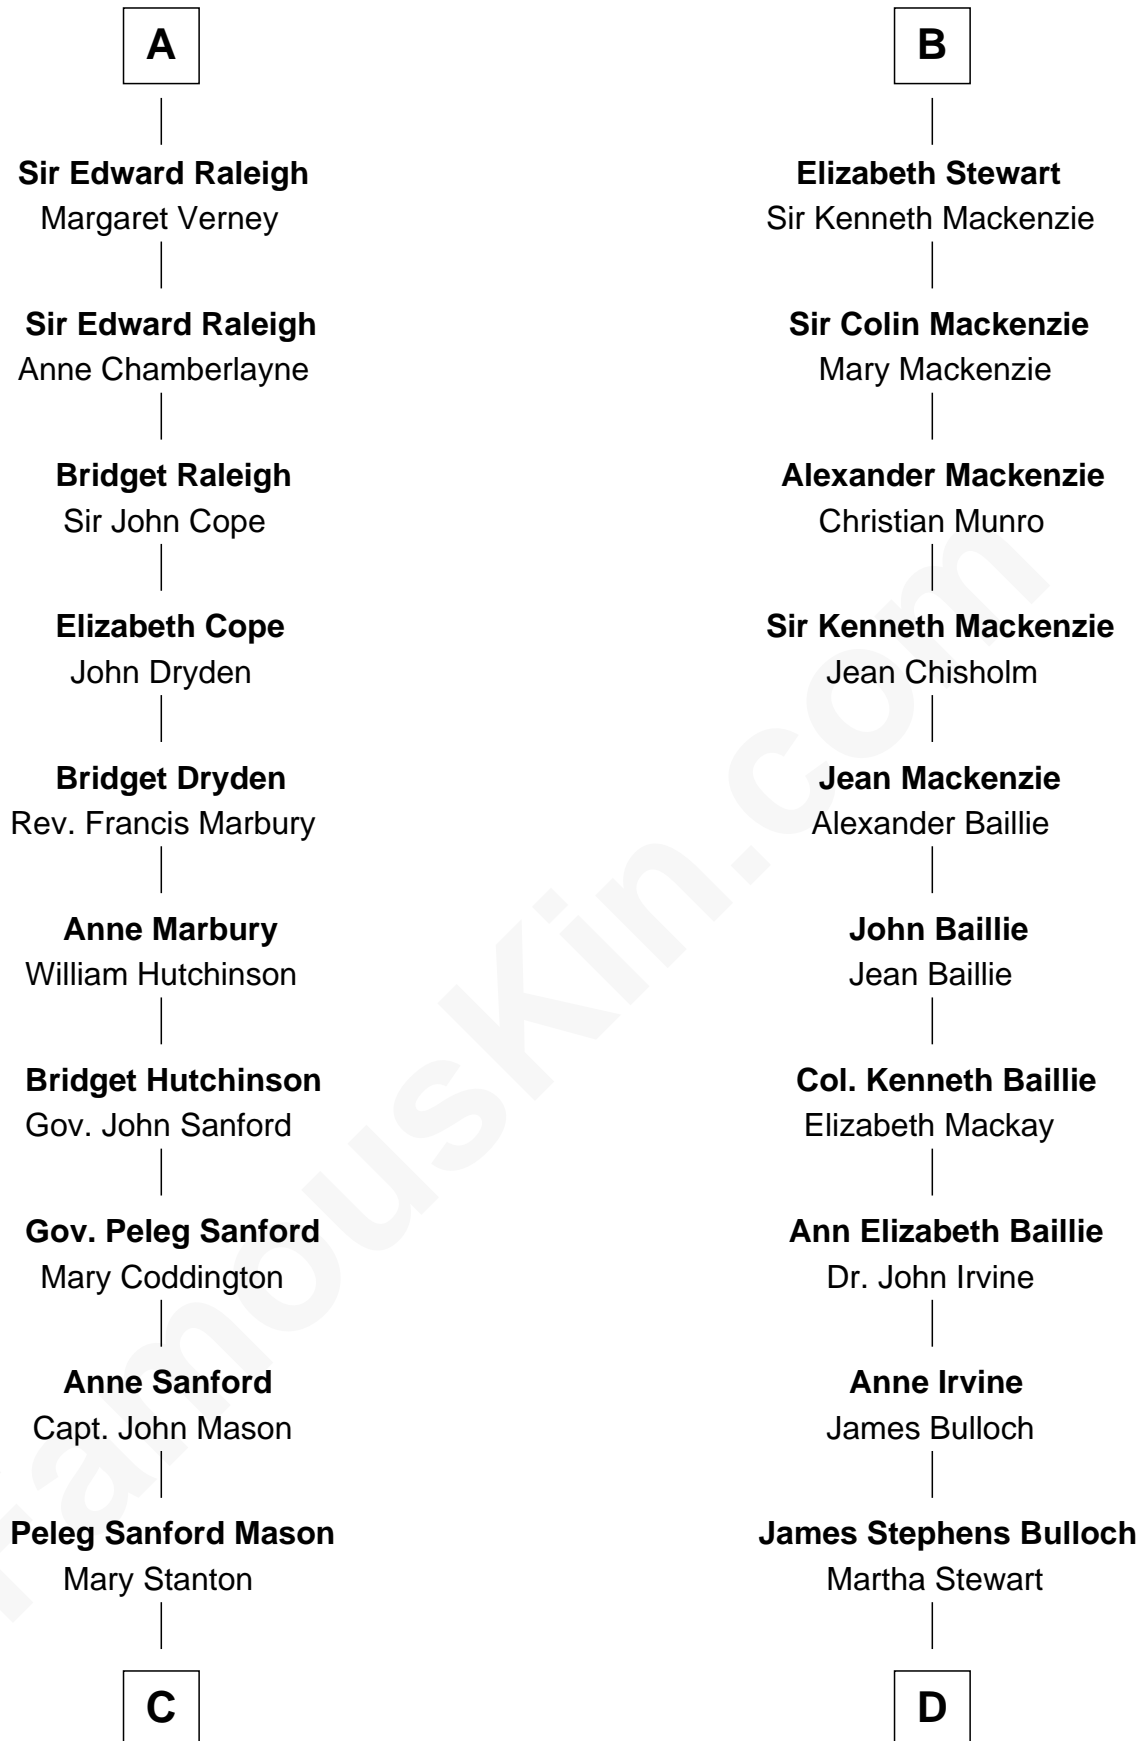

FamousKin.com

Relationship Chart of Lucretia (Rudolph) Garfield

First Lady of President James Garfield

18th cousin 1 time removed of

Theodore Roosevelt

26th U.S. President

C

Elijah Mason
Lucretia Greene

Arabella Greene Mason
Zebulon Rudolph

Lucretia (Rudolph) Garfield
First Lady of James Garfield

D

Martha Bulloch
Theodore Roosevelt

Theodore Roosevelt
26th U.S. President

FamousKin.com