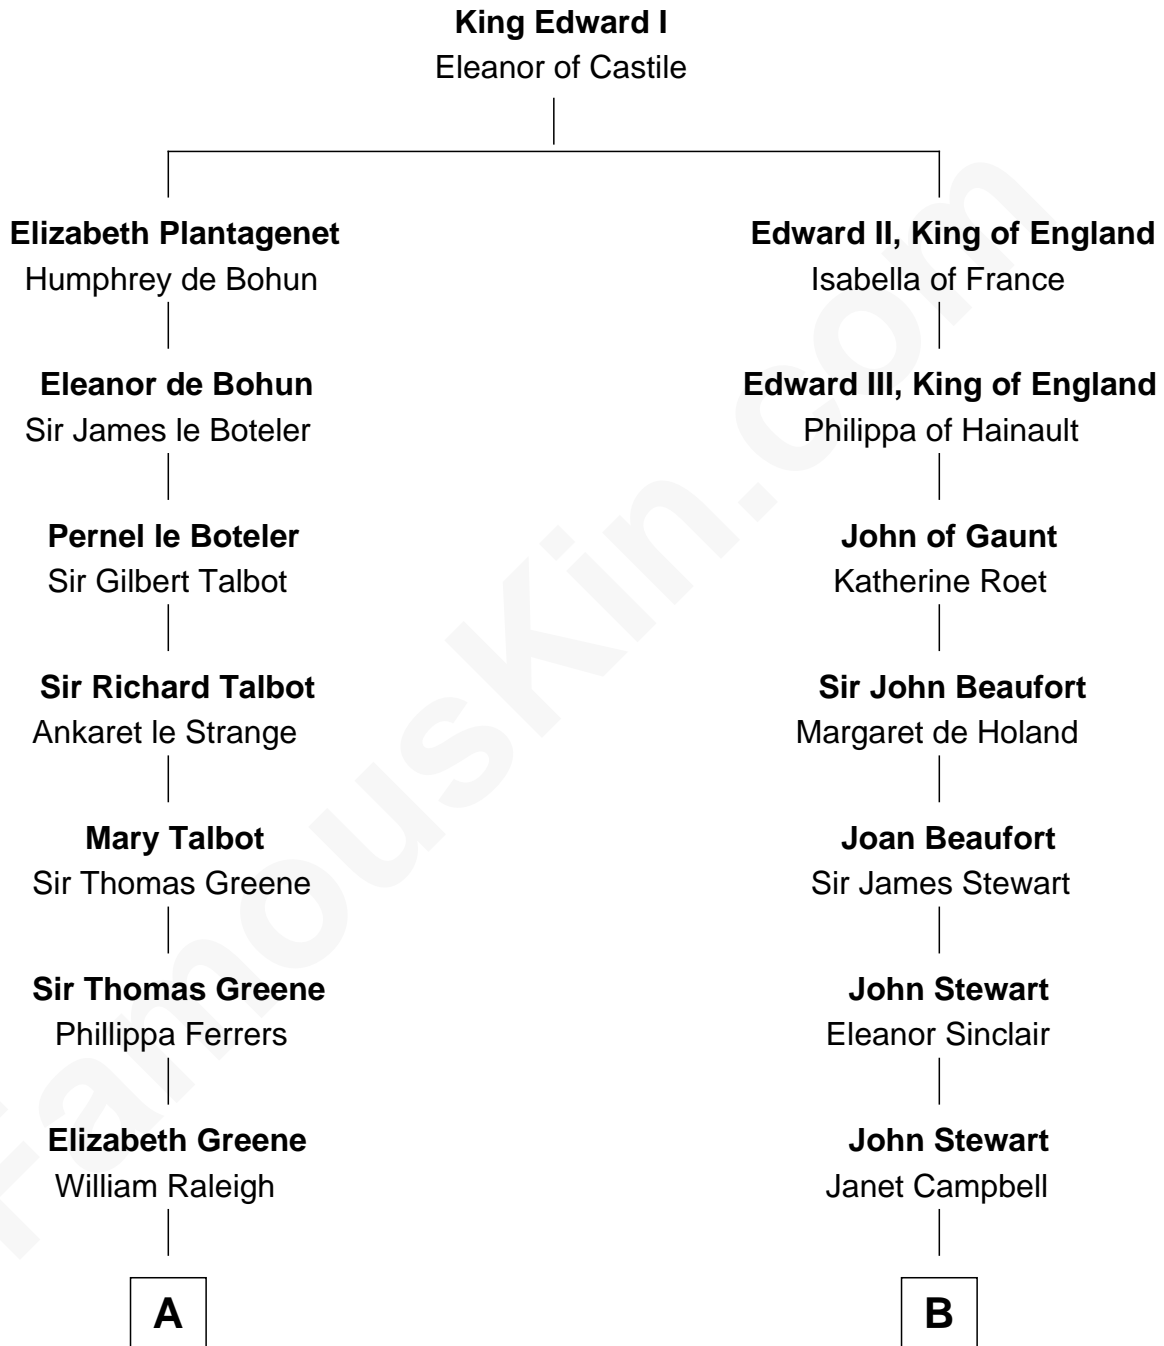

FamousKin.com

Relationship Chart of Lucretia (Rudolph) Garfield

First Lady of President James Garfield

18th cousin 1 time removed of

Theodore Roosevelt

26th U.S. President

C

Elijah Mason
Lucretia Greene

Arabella Greene Mason
Zebulon Rudolph

Lucretia (Rudolph) Garfield
First Lady of James Garfield

D

Martha Bulloch
Theodore Roosevelt

Theodore Roosevelt
26th U.S. President

FamousKin.com