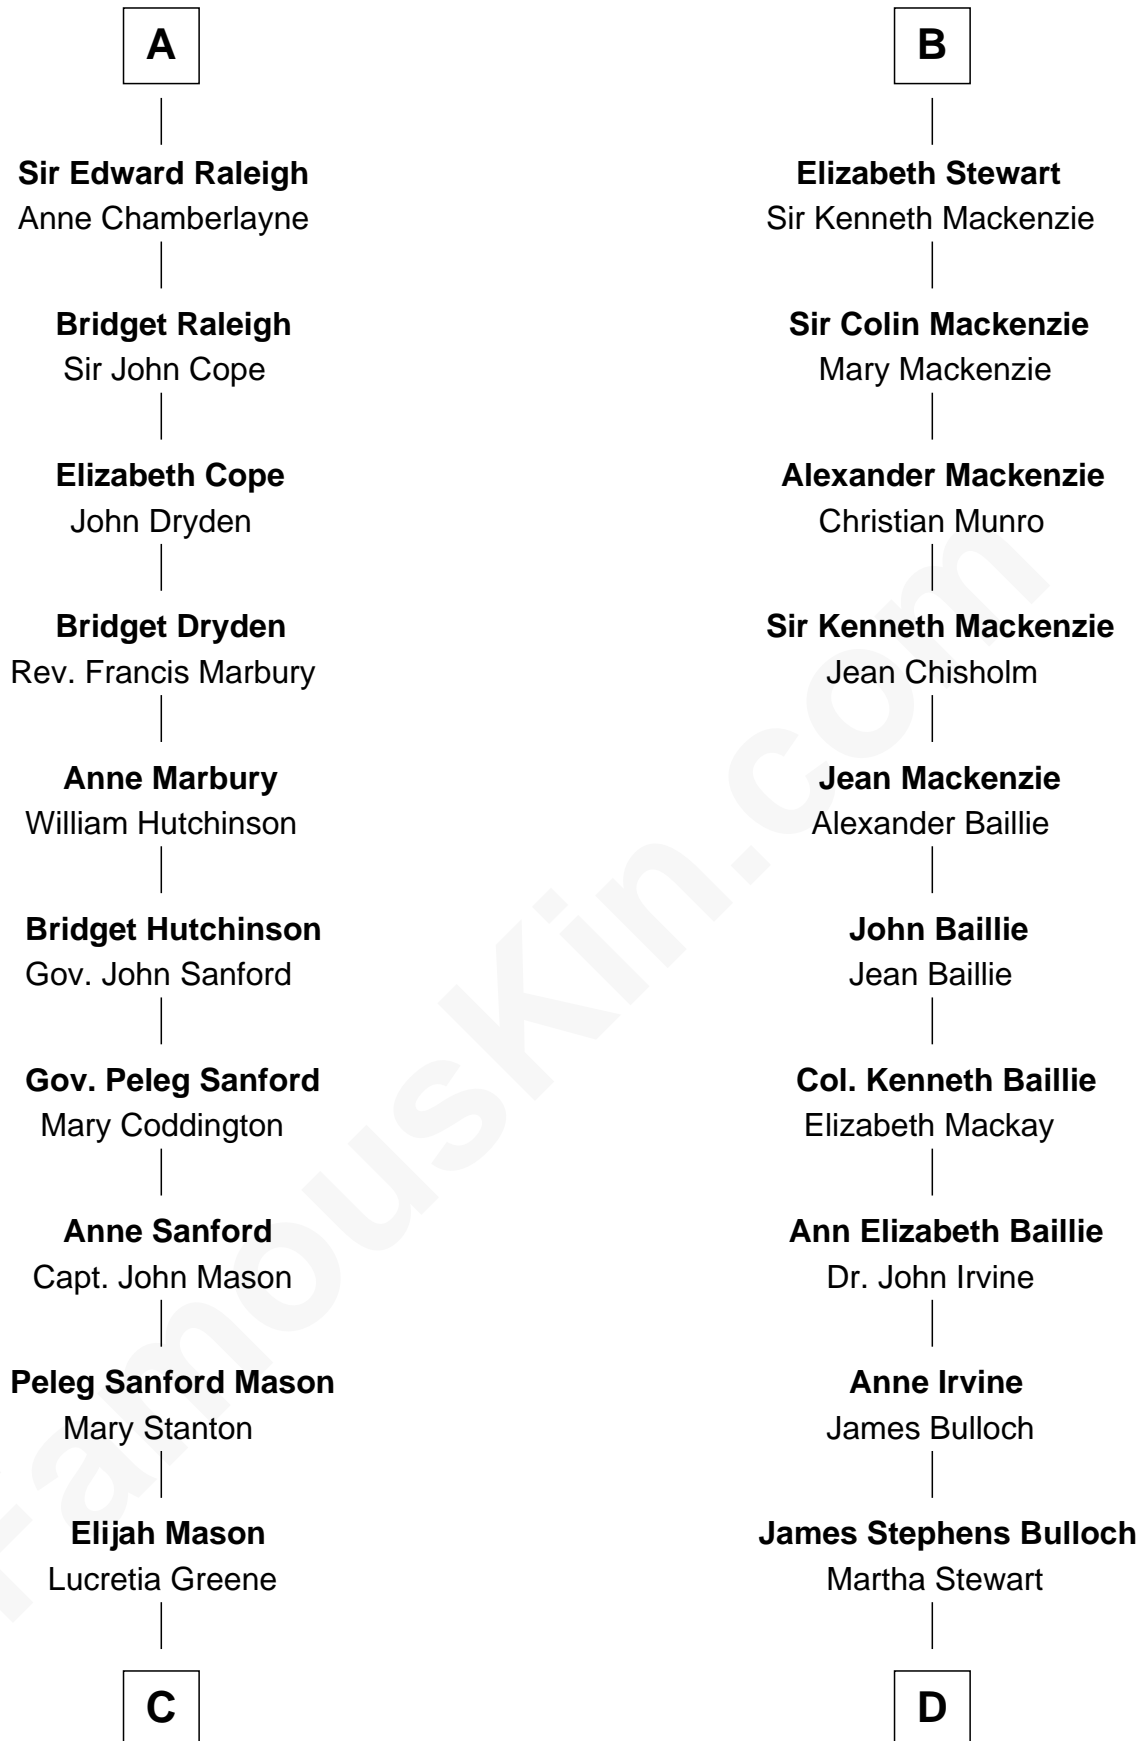

**FamousKin.com**  
**Relationship Chart of**  
**Lucretia (Rudolph) Garfield**  
*First Lady of President James Garfield*

**18th cousin of**  
**Theodore Roosevelt**  
*26th U.S. President*

**C**

**Arabella Greene Mason**

Zebulon Rudolph

**Lucretia (Rudolph) Garfield**

*First Lady of James Garfield*

**D**

**Martha Bulloch**

Theodore Roosevelt

**Theodore Roosevelt**

*26th U.S. President*