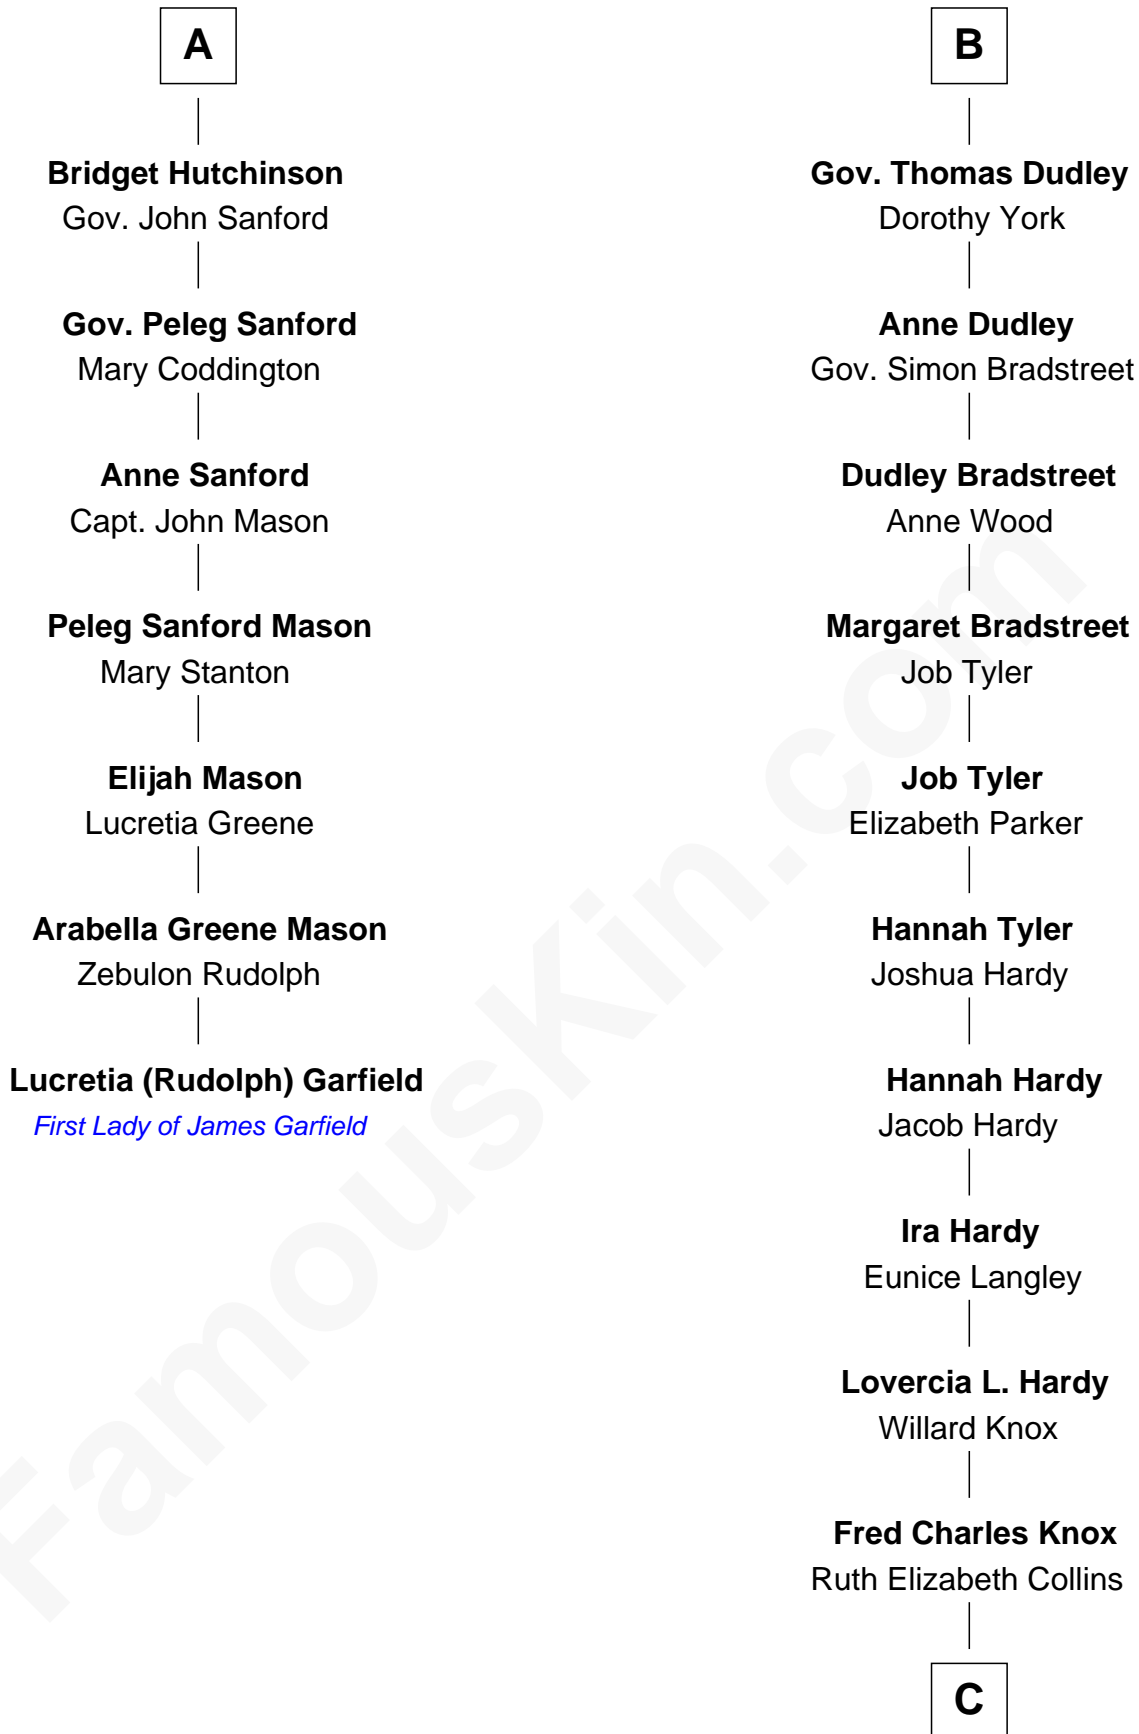

FamousKin.com
Relationship Chart of
Lucretia (Rudolph) Garfield
First Lady of President James Garfield

13th cousin 6 times removed of

James Taylor
Singer-Songwriter

Sir Walter Blount
 Sancha de Ayala

Sir Thomas Blount
 Margaret de Gresley

Constance Blount
 Sir John Sutton

Sir Thomas Blount
 Agnes Hawley

Sir John Sutton
 Elizabeth Berkeley

Anne Blount
 William Marbury

Sir Edmund Sutton
 Joyce Tiptoft

Robert Marbury
 Katherine Williamson

Sir Edward Sutton
 Cecily Willoughby

William Marbury
 Agnes Lenton

Sir John Sutton
 Cecily Grey

Rev. Francis Marbury
 Bridget Dryden

Sir Henry Dudley
 ----- Ashton

Anne Marbury
 William Hutchinson

Roger Dudley
 Susanna Thorne

A

B

Probable

C

Ella Angelique Knox
Henry Herman Woodard

Gertrude Arline Woodard
Dr. Isaac Montrose Taylor

James Taylor
Singer-Songwriter

FamousKin.com