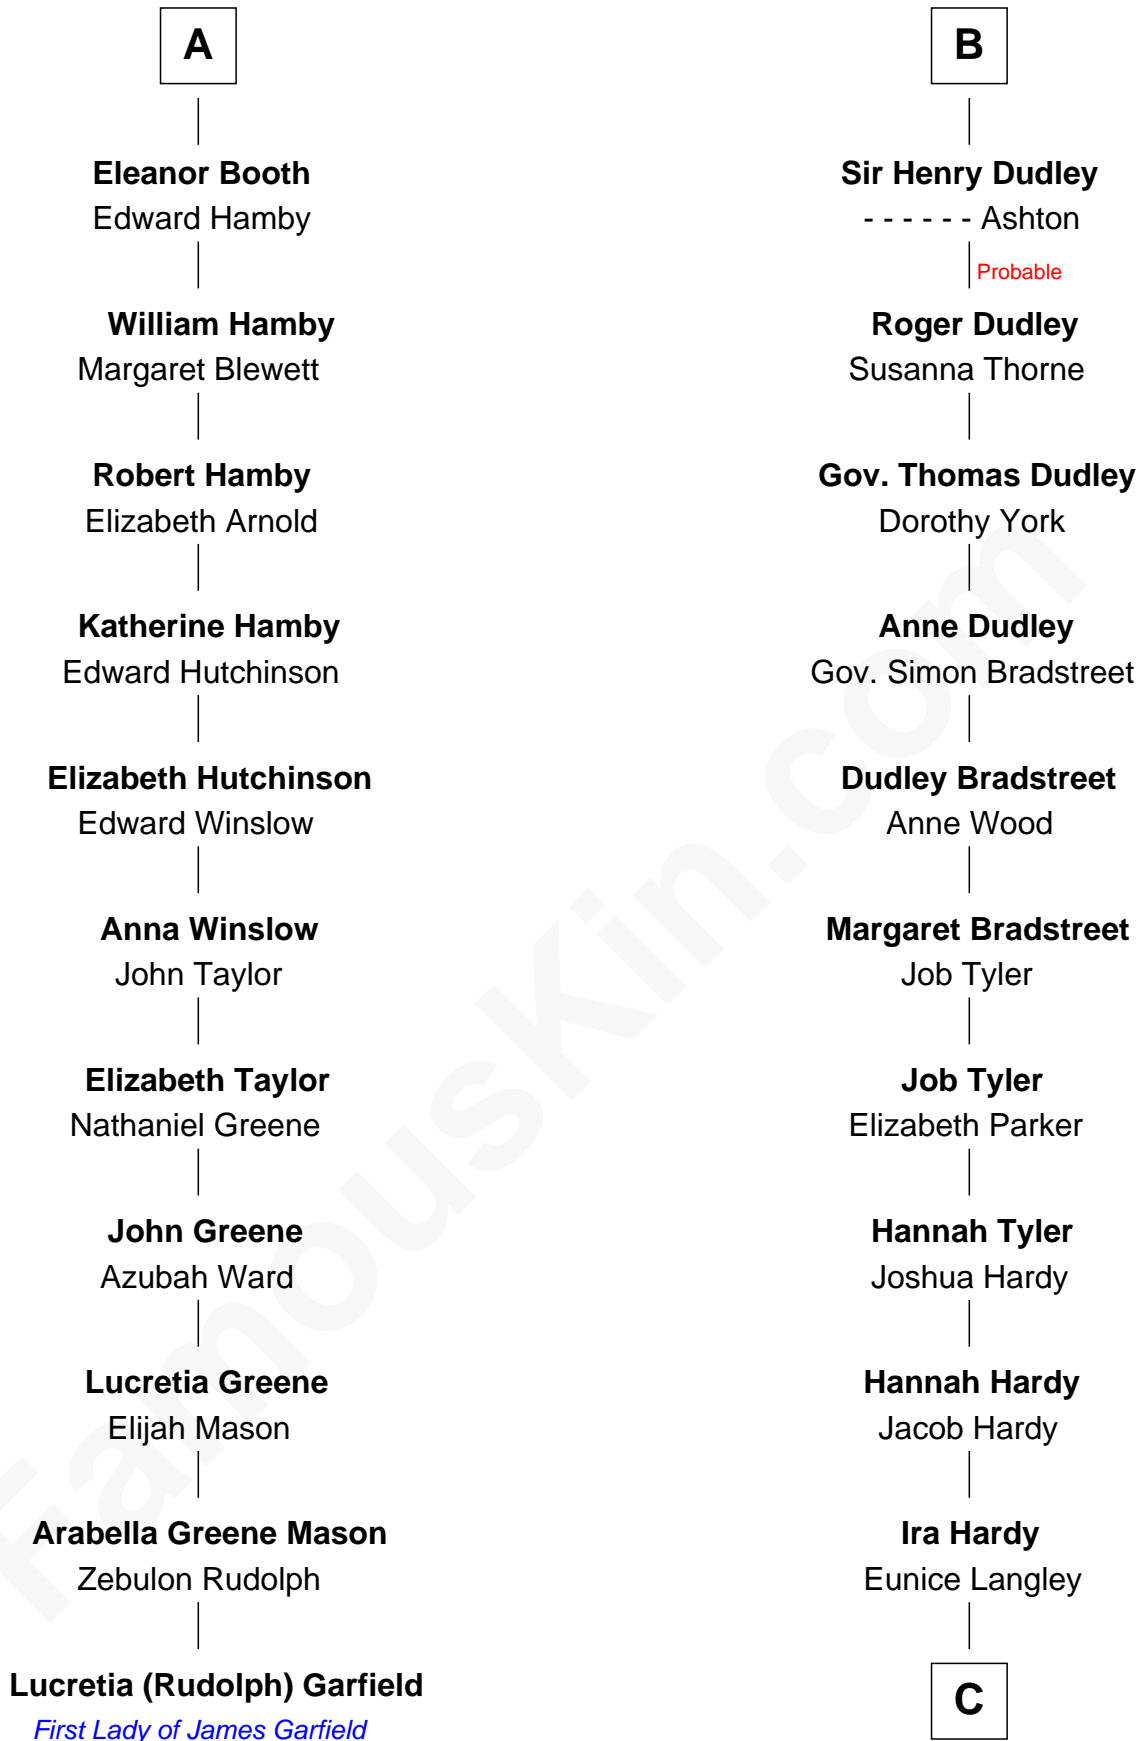

FamousKin.com

Relationship Chart of Lucretia (Rudolph) Garfield

First Lady of President James Garfield

17th cousin 4 times removed of

James Taylor
Singer-Songwriter

Sir William de Ros
Margery de Badlesmere

C

—
Lovercia L. Hardy

Willard Knox

—
Fred Charles Knox

Ruth Elizabeth Collins

—
Ella Angelique Knox

Henry Herman Woodard

—
Gertrude Arline Woodard

Dr. Isaac Montrose Taylor

—
James Taylor

Singer-Songwriter