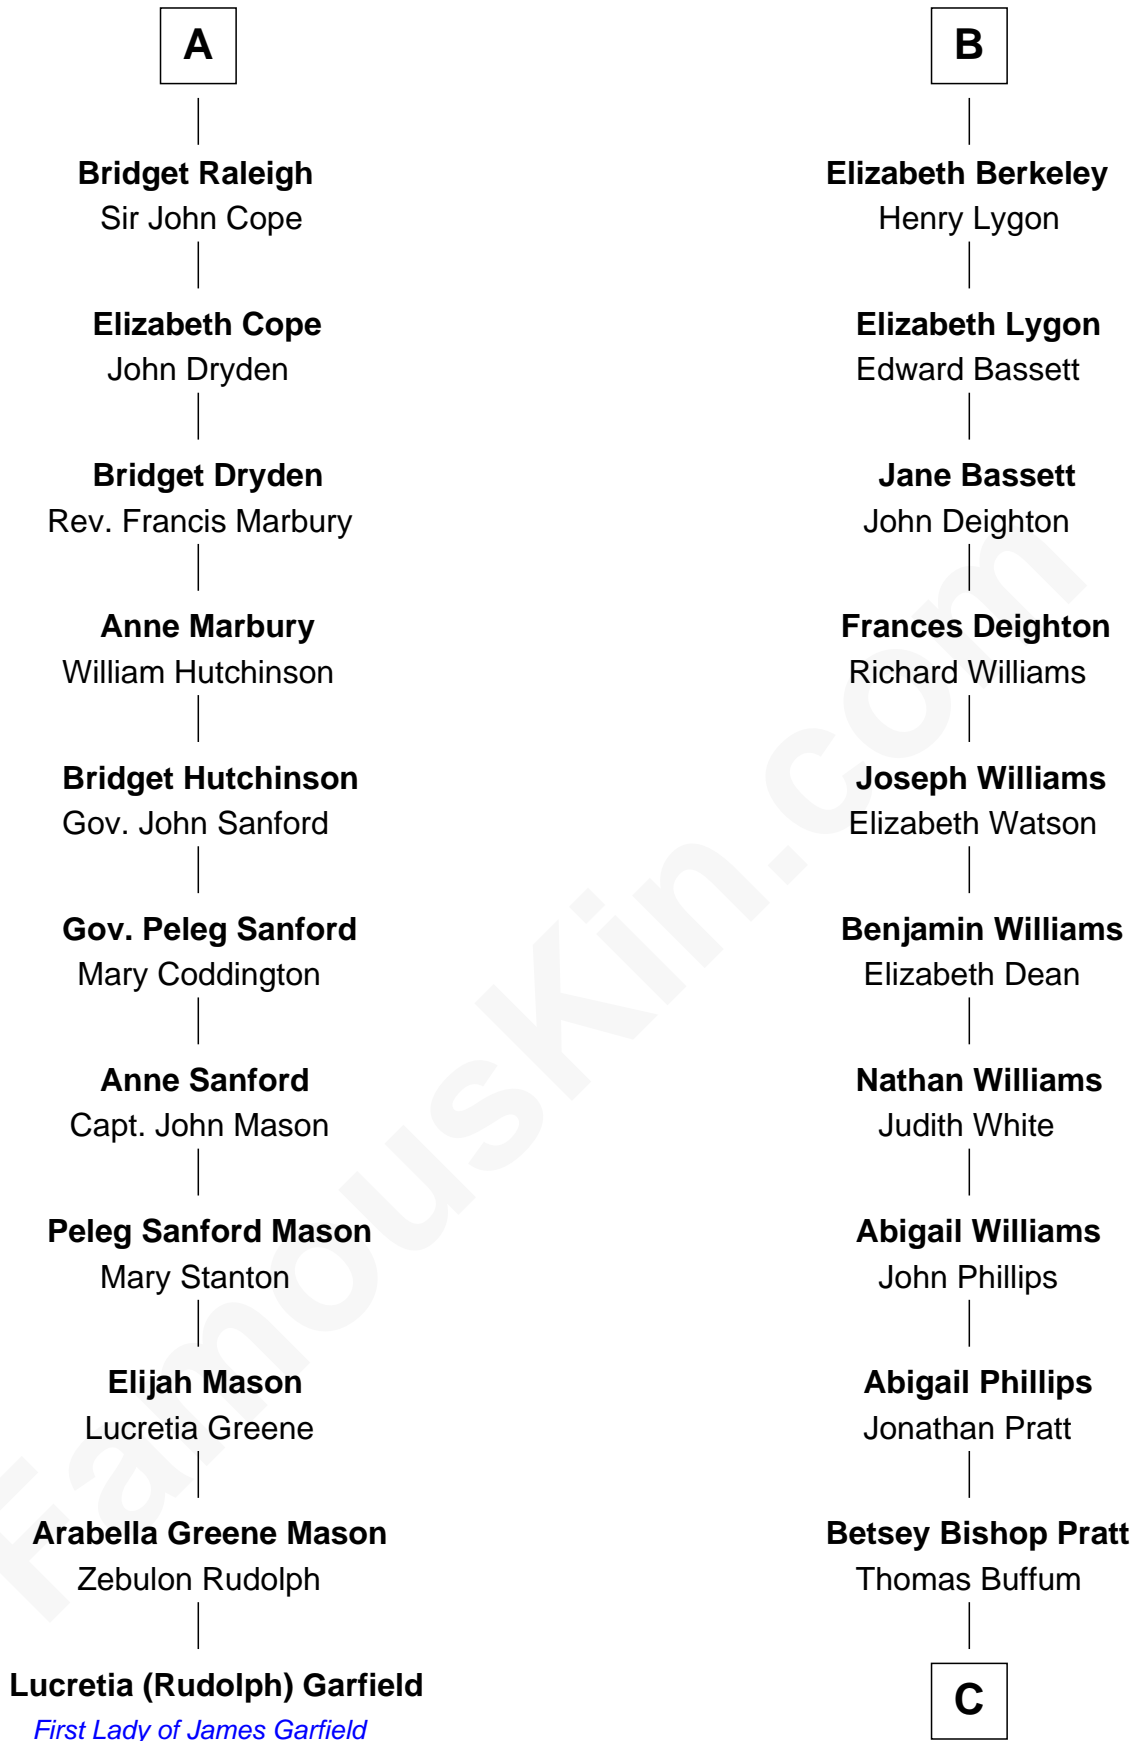

FamousKin.com

Relationship Chart of Lucretia (Rudolph) Garfield

First Lady of President James Garfield

17th cousin 4 times removed of

James Taylor
Singer-Songwriter

Edmund Fitzalan
Alice de Warenne

C

Eliza Ann Buffum
Granville Hall Leonard

Emily Roxanna Leonard
Stanford Lyman Haynes

Theodosia Haynes
Alexander Taylor

Dr. Isaac Montrose Taylor
Gertrude Arline Woodard

James Taylor
Singer-Songwriter