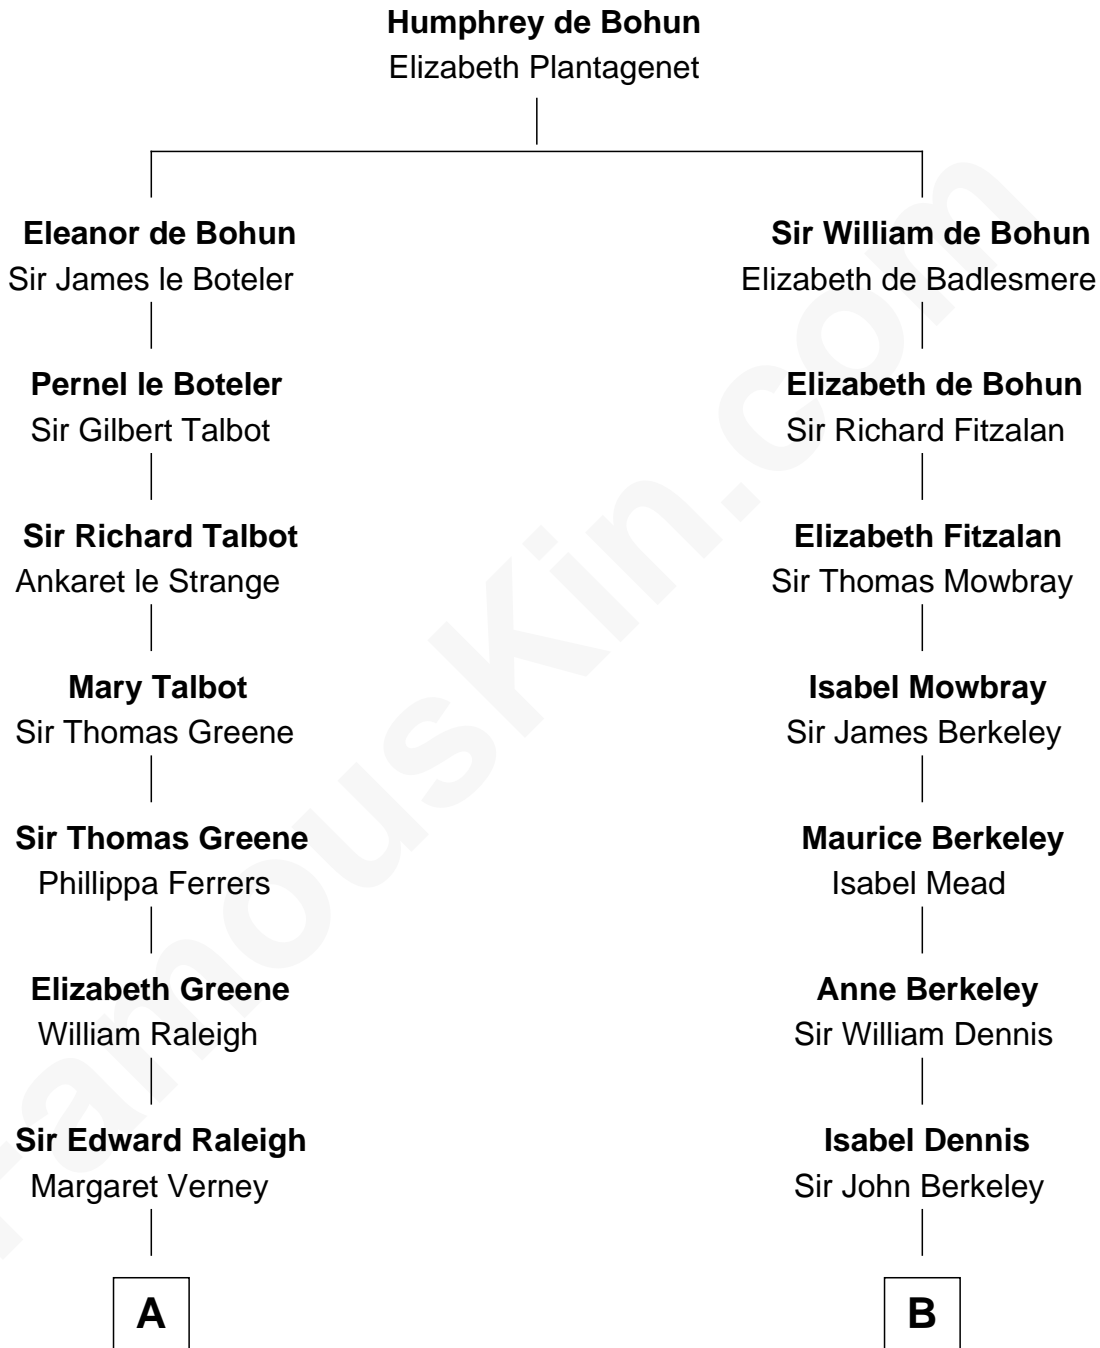

FamousKin.com

Relationship Chart of Lucretia (Rudolph) Garfield

First Lady of President James Garfield

18th cousin 3 times removed of

James Taylor
Singer-Songwriter

C

Arabella Greene Mason

Zebulon Rudolph

Lucretia (Rudolph) Garfield

First Lady of James Garfield

D

Eliza Ann Buffum

Granville Hall Leonard

Emily Roxanna Leonard

Stanford Lyman Haynes

Theodosia Haynes

Alexander Taylor

Dr. Isaac Montrose Taylor

Gertrude Arline Woodard

James Taylor

Singer-Songwriter

FamousKin.com