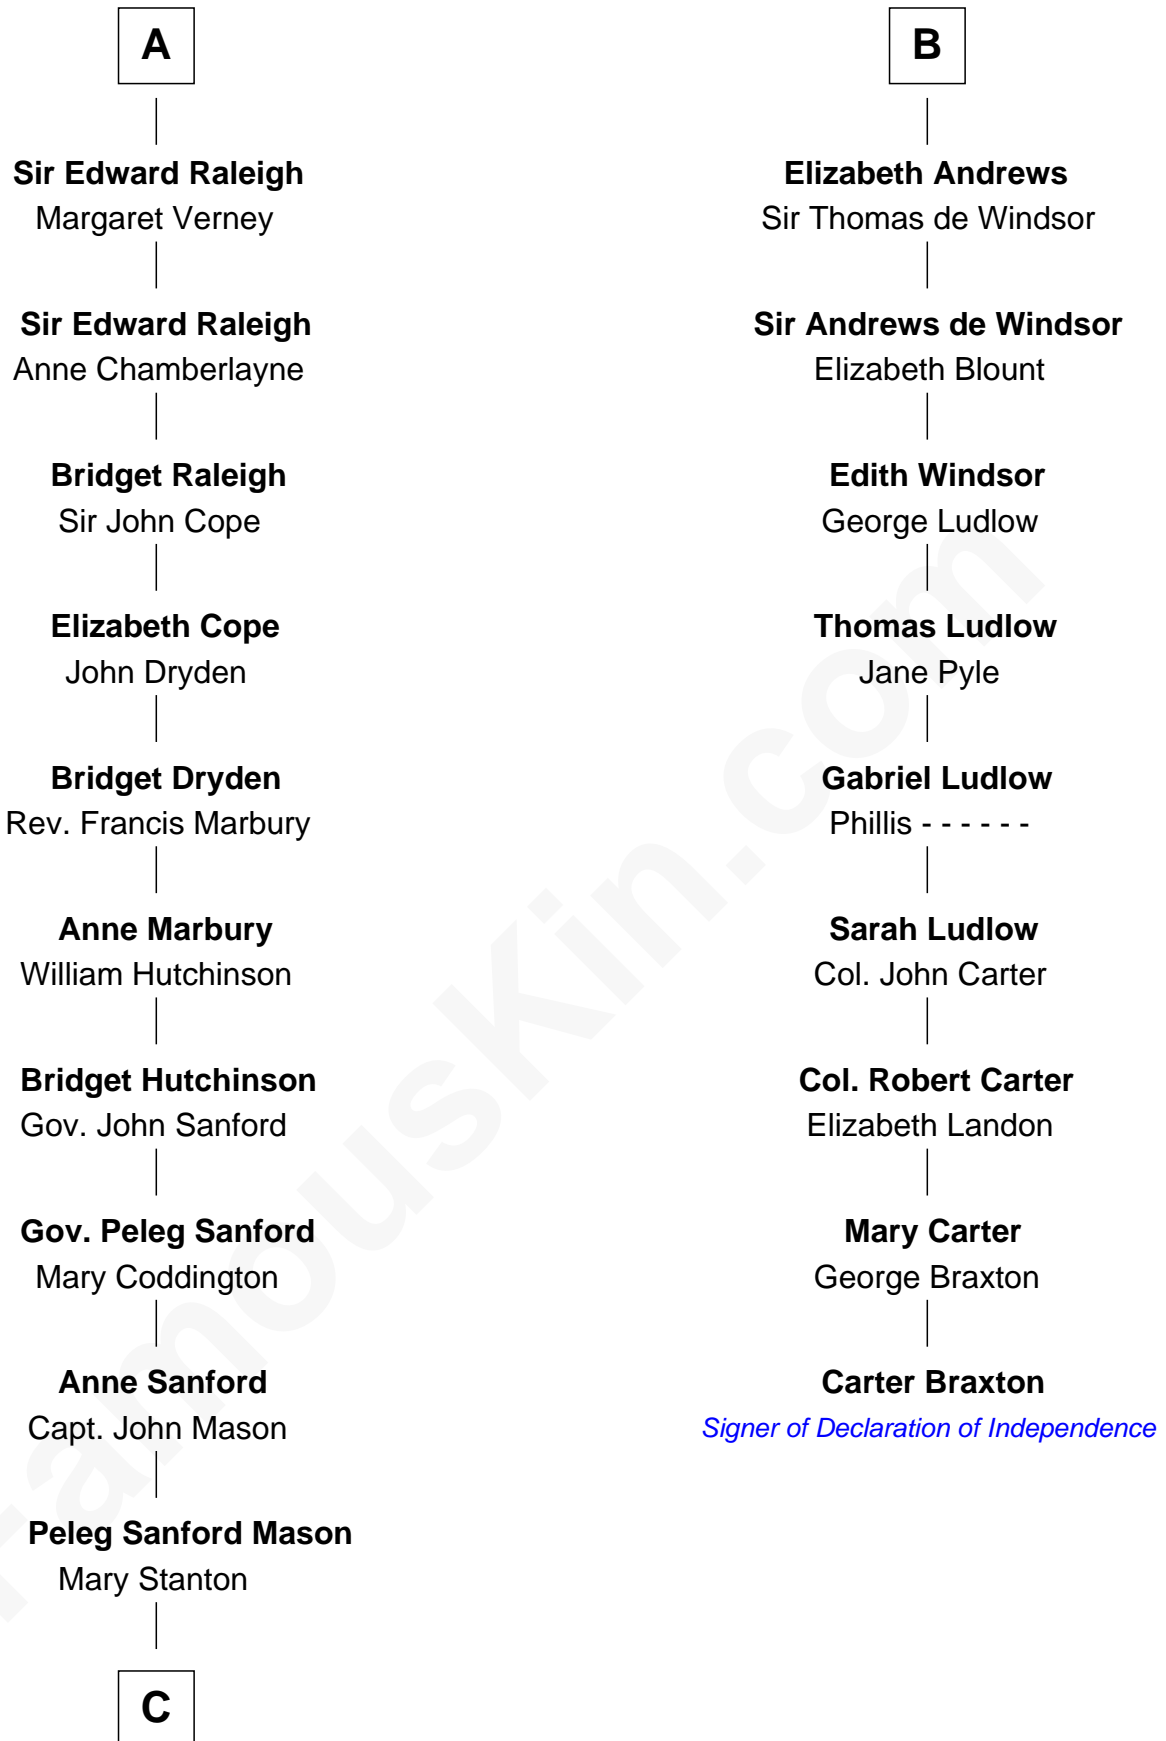

## Relationship Chart of Lucretia (Rudolph) Garfield

*First Lady of President James Garfield*

15th cousin 4 times removed of

**Carter Braxton**

*Signer of the Declaration of Independence*

**C**

—  
**Elijah Mason**  
Lucretia Greene

—  
**Arabella Greene Mason**  
Zebulon Rudolph

—  
**Lucretia (Rudolph) Garfield**  
*First Lady of James Garfield*

FamousKin.com