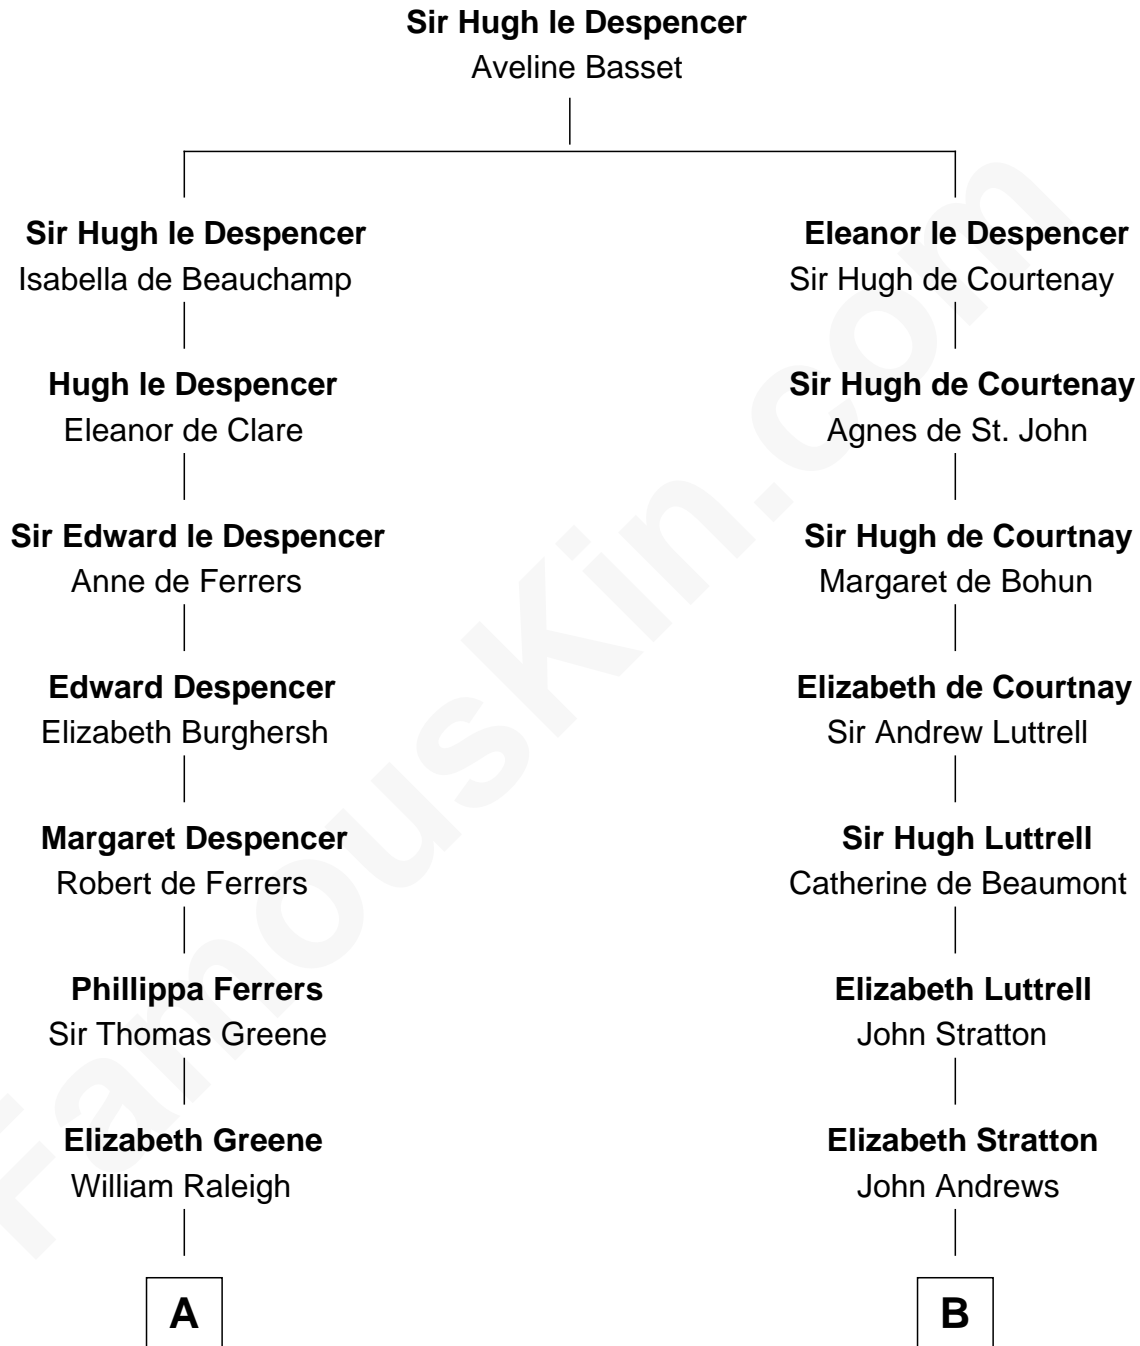

# FamousKin.com

## Relationship Chart of Lucretia (Rudolph) Garfield

*First Lady of President James Garfield*

15th cousin 4 times removed of

**Carter Braxton**

*Signer of the Declaration of Independence*

**C**

—  
**Elijah Mason**  
Lucretia Greene

—  
**Arabella Greene Mason**  
Zebulon Rudolph

—  
**Lucretia (Rudolph) Garfield**  
*First Lady of James Garfield*

FamousKin.com