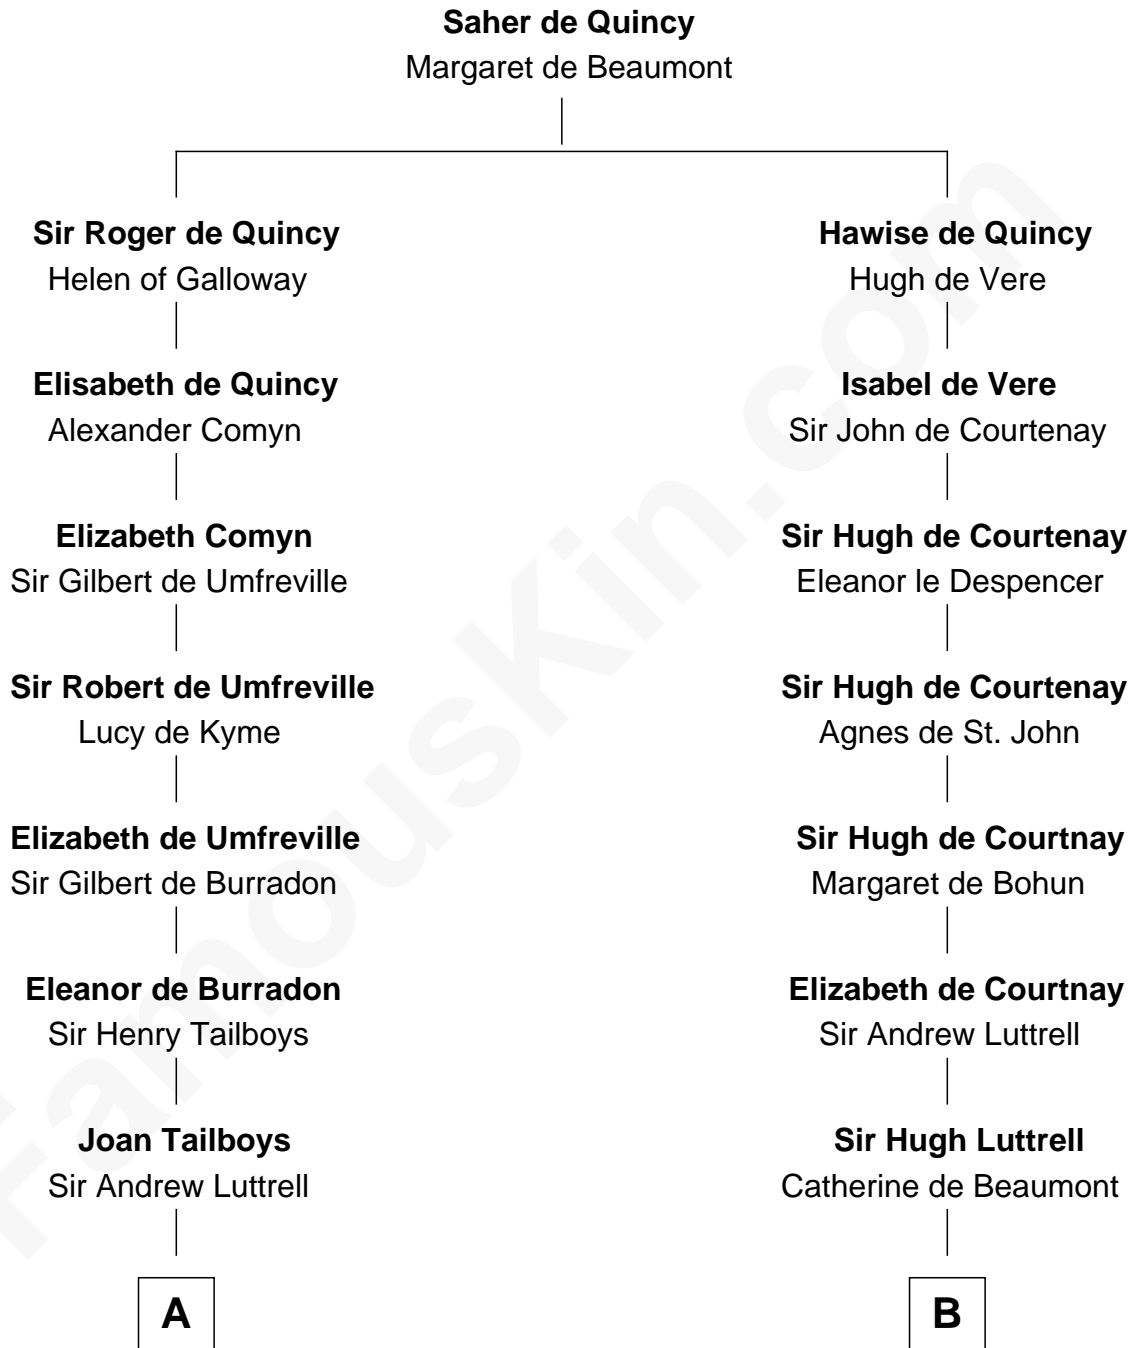

FamousKin.com

Relationship Chart of Lucretia (Rudolph) Garfield

First Lady of President James Garfield

17th cousin 4 times removed of

Carter Braxton

Signer of the Declaration of Independence

C

—
Elizabeth Taylor
Nathaniel Greene

—
John Greene
Azubah Ward

—
Lucretia Greene
Elijah Mason

—
Arabella Greene Mason
Zebulon Rudolph

—
Lucretia (Rudolph) Garfield
First Lady of James Garfield