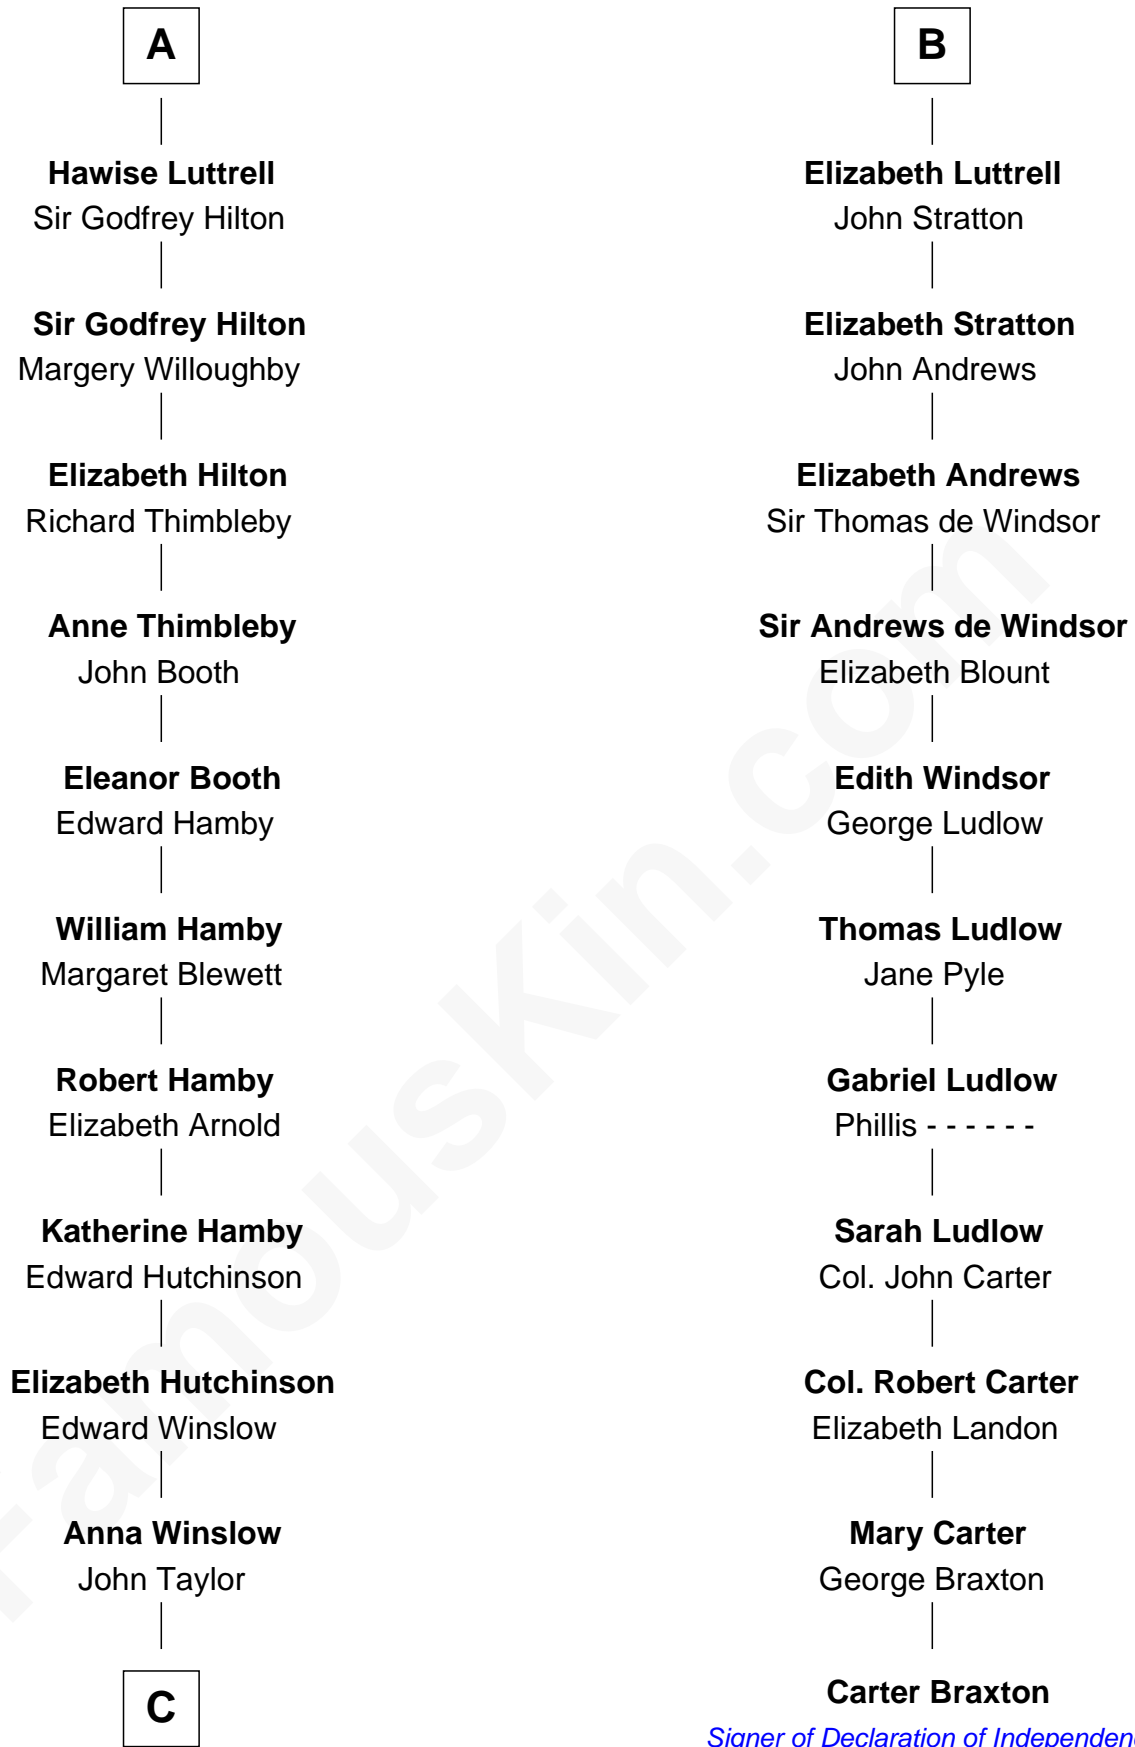

FamousKin.com

Relationship Chart of Lucretia (Rudolph) Garfield

First Lady of President James Garfield

17th cousin 4 times removed of

Carter Braxton

Signer of the Declaration of Independence

C

—
Elizabeth Taylor
Nathaniel Greene

—
John Greene
Azubah Ward

—
Lucretia Greene
Elijah Mason

—
Arabella Greene Mason
Zebulon Rudolph

—
Lucretia (Rudolph) Garfield
First Lady of James Garfield