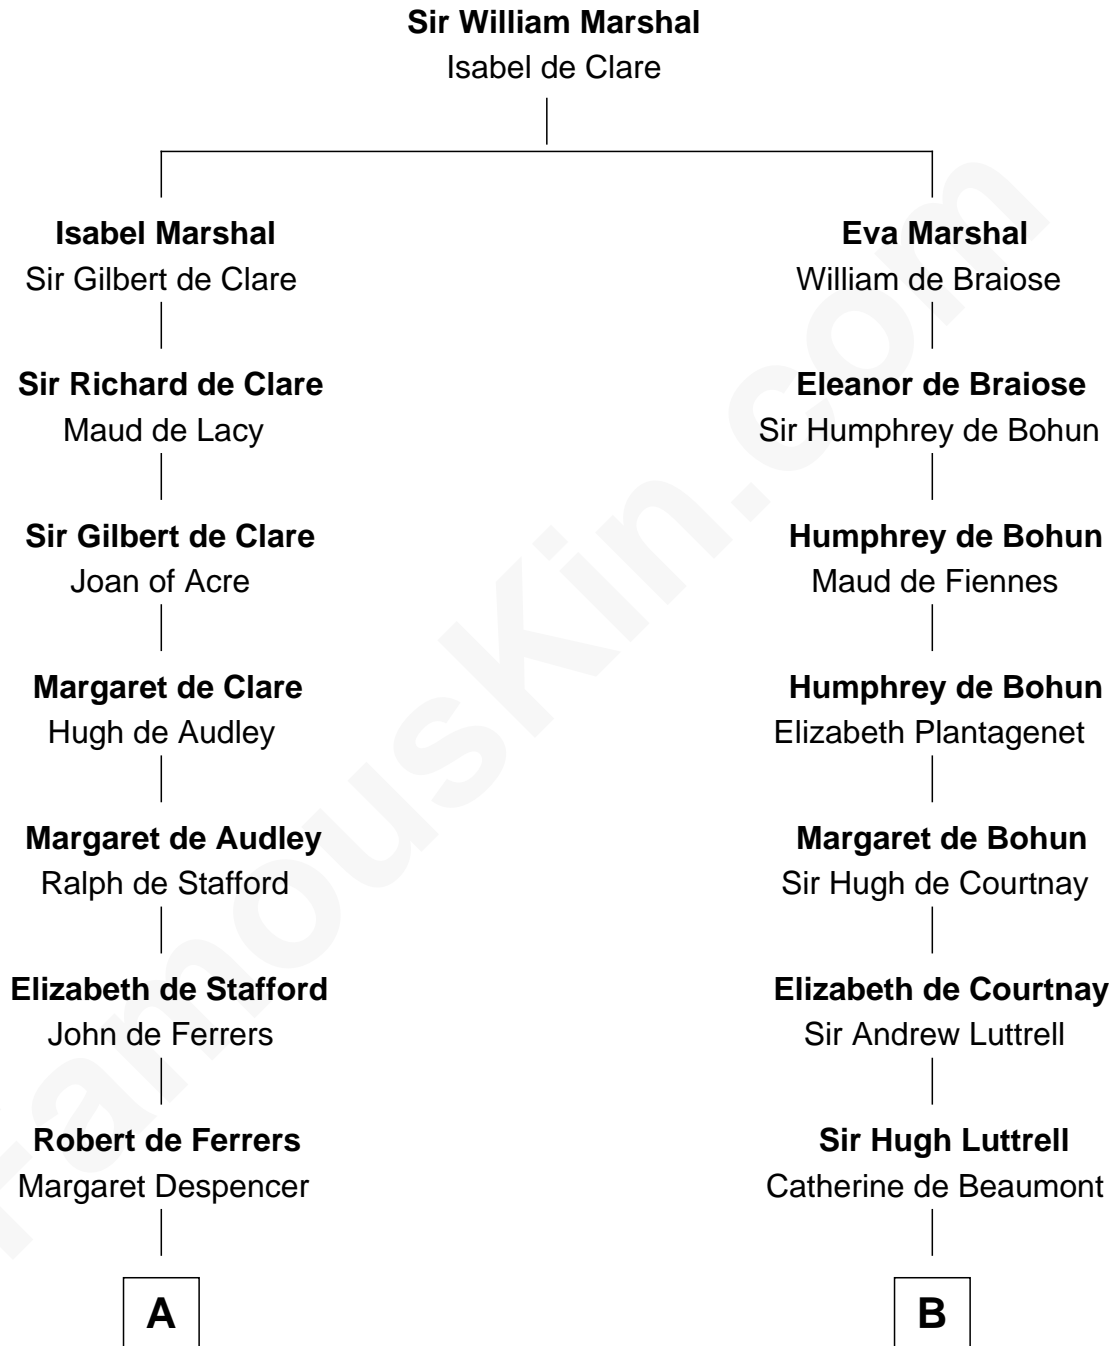

FamousKin.com

Relationship Chart of Lucretia (Rudolph) Garfield

First Lady of President James Garfield

17th cousin 4 times removed of

Carter Braxton

Signer of the Declaration of Independence

C

Anne Sanford
Capt. John Mason

Peleg Sanford Mason
Mary Stanton

Elijah Mason
Lucretia Greene

Arabella Greene Mason
Zebulon Rudolph

Lucretia (Rudolph) Garfield
First Lady of James Garfield

FamousKin.com