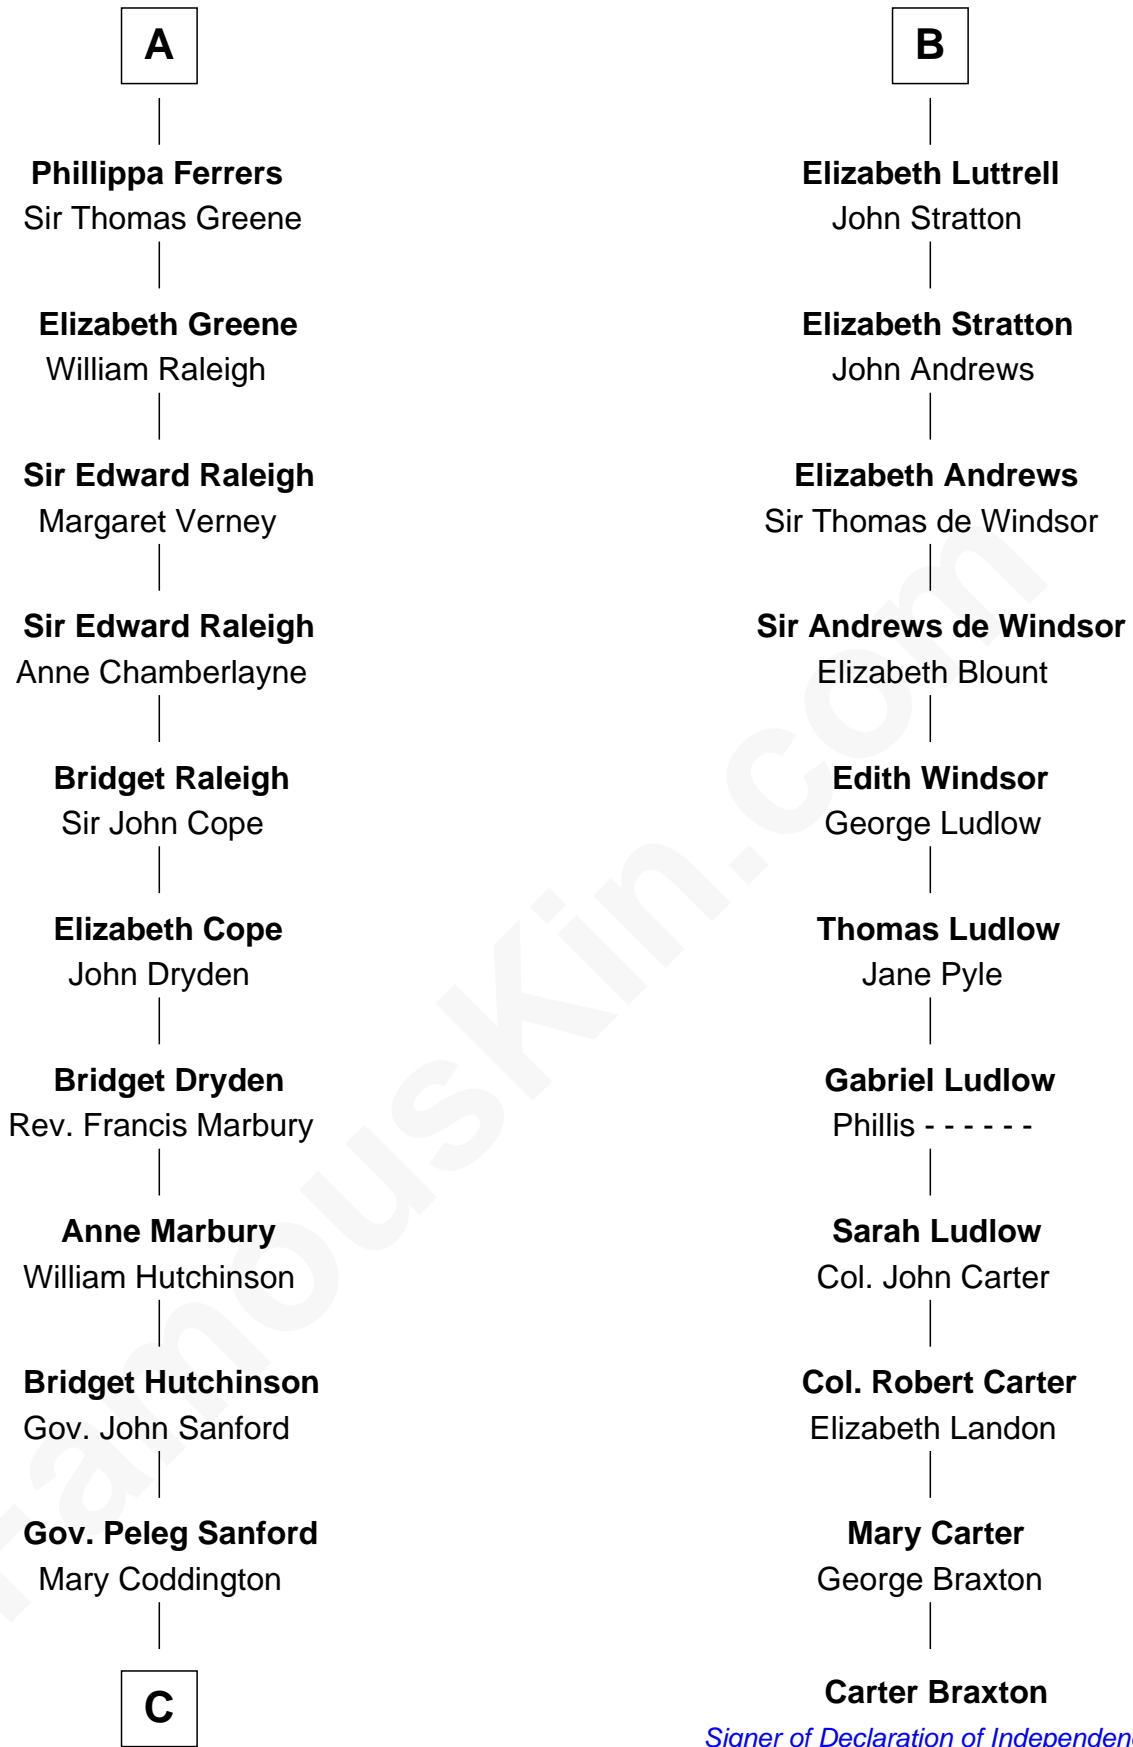

FamousKin.com

Relationship Chart of Lucretia (Rudolph) Garfield

First Lady of President James Garfield

17th cousin 4 times removed of

Carter Braxton

Signer of the Declaration of Independence

C

Anne Sanford
Capt. John Mason

Peleg Sanford Mason
Mary Stanton

Elijah Mason
Lucretia Greene

Arabella Greene Mason
Zebulon Rudolph

Lucretia (Rudolph) Garfield
First Lady of James Garfield

FamousKin.com