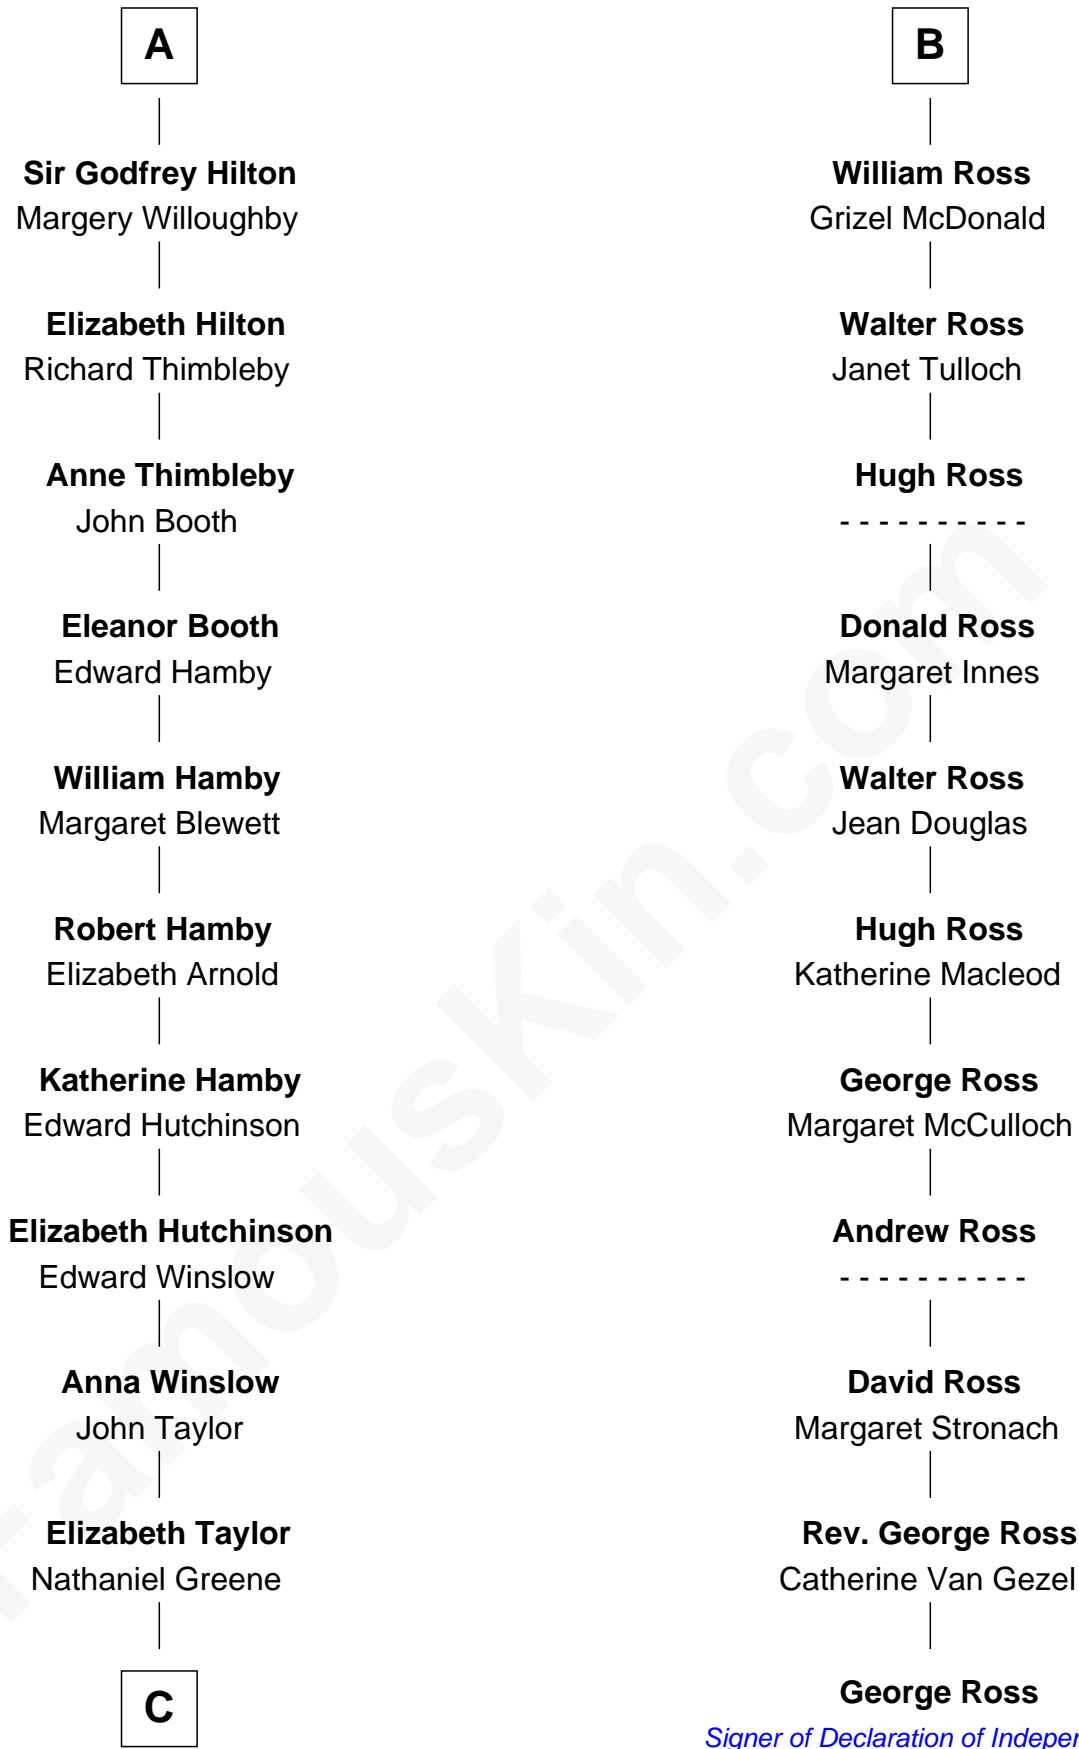

## Relationship Chart of Lucretia (Rudolph) Garfield

*First Lady of President James Garfield*

17th cousin 3 times removed of

**George Ross**

*Signer of the Declaration of Independence*

**C**

**John Greene**  
Azubah Ward

**Lucretia Greene**  
Elijah Mason

**Arabella Greene Mason**  
Zebulon Rudolph

**Lucretia (Rudolph) Garfield**  
*First Lady of James Garfield*

FamousKin.com