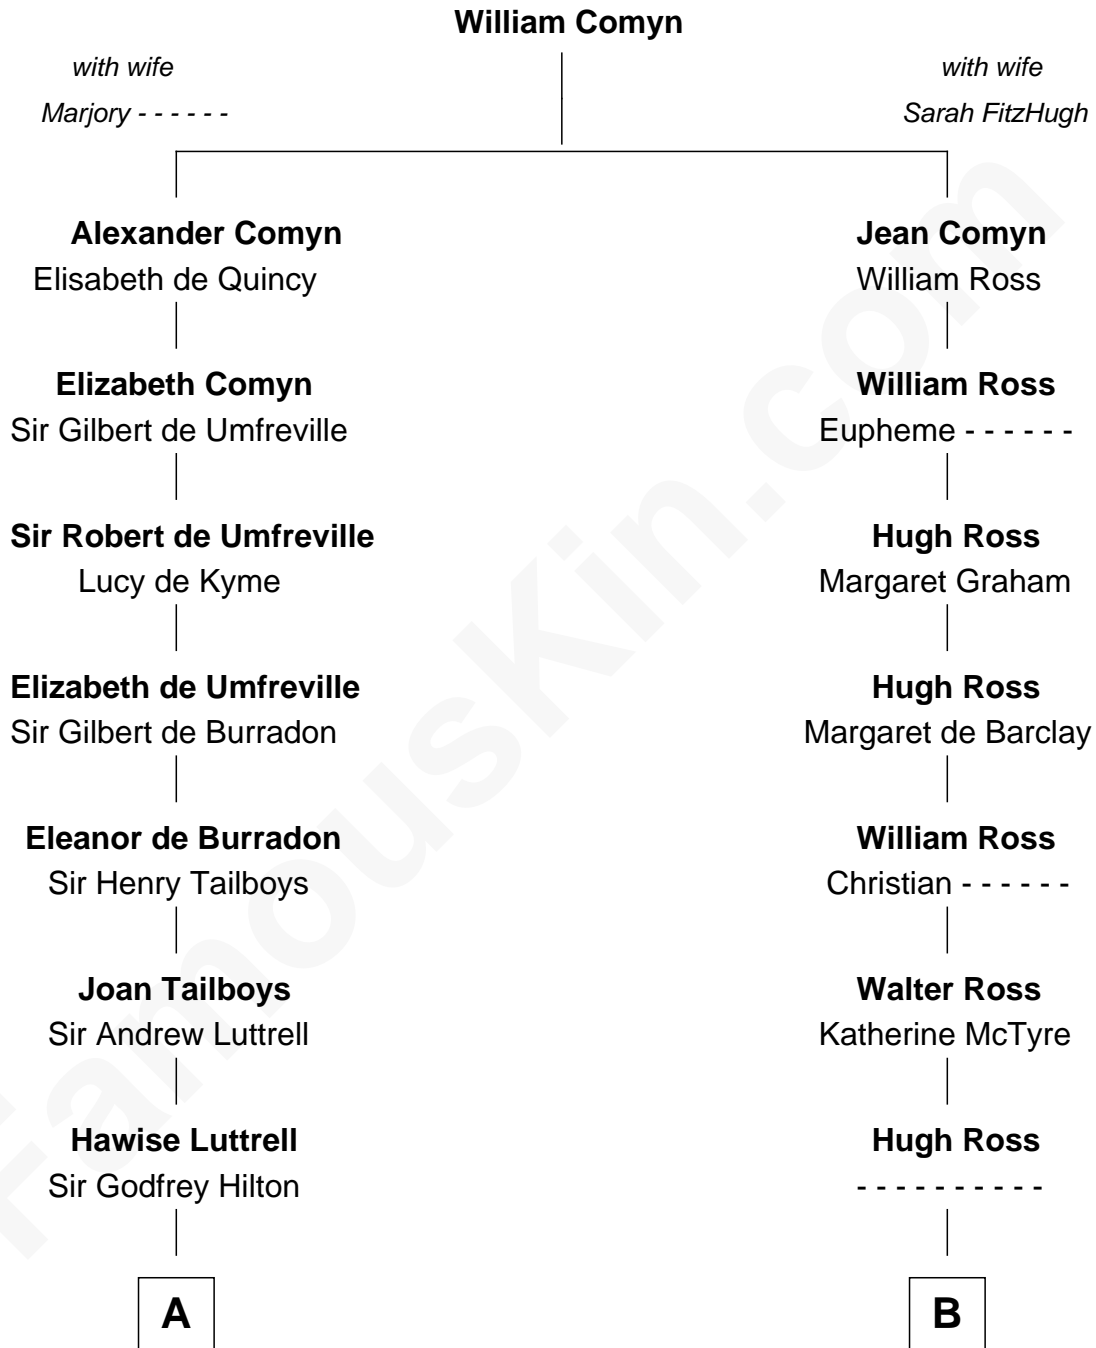

# FamousKin.com

## Relationship Chart of Lucretia (Rudolph) Garfield

*First Lady of President James Garfield*

17th cousin 3 times removed of

**George Ross**

*Signer of the Declaration of Independence*

**C**

**John Greene**  
Azubah Ward

**Lucretia Greene**  
Elijah Mason

**Arabella Greene Mason**  
Zebulon Rudolph

**Lucretia (Rudolph) Garfield**  
*First Lady of James Garfield*

FamousKin.com