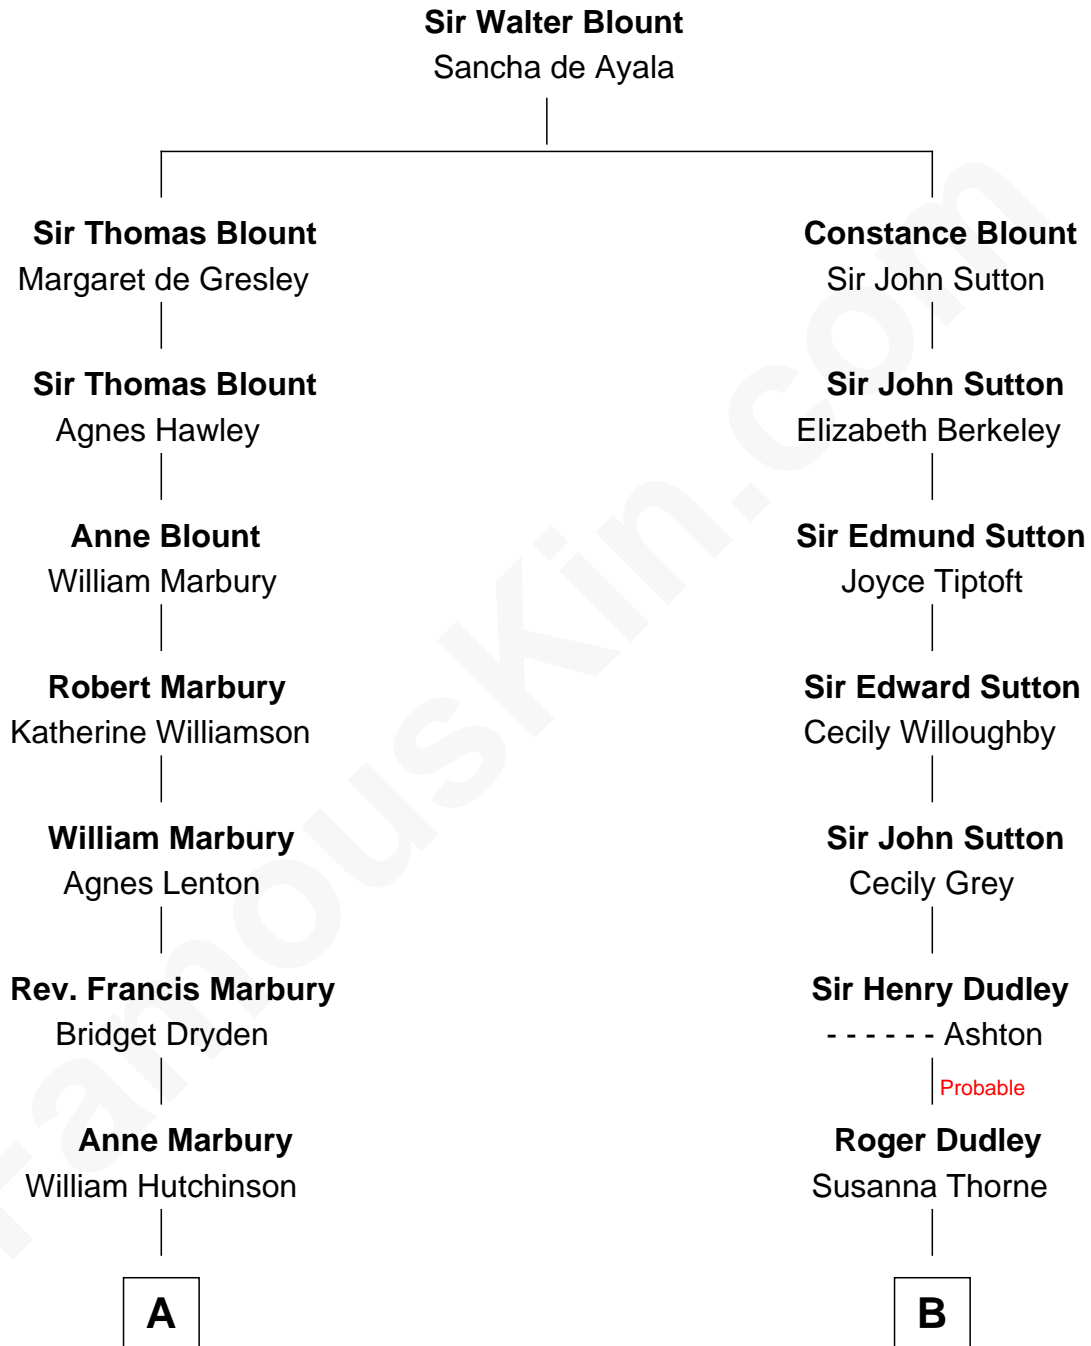

FamousKin.com

Relationship Chart of Lucretia (Rudolph) Garfield

First Lady of President James Garfield

13th cousin 5 times removed of

Bill Weld

68th Governor of Massachusetts

C

David Weld
Mary Blake Nichols