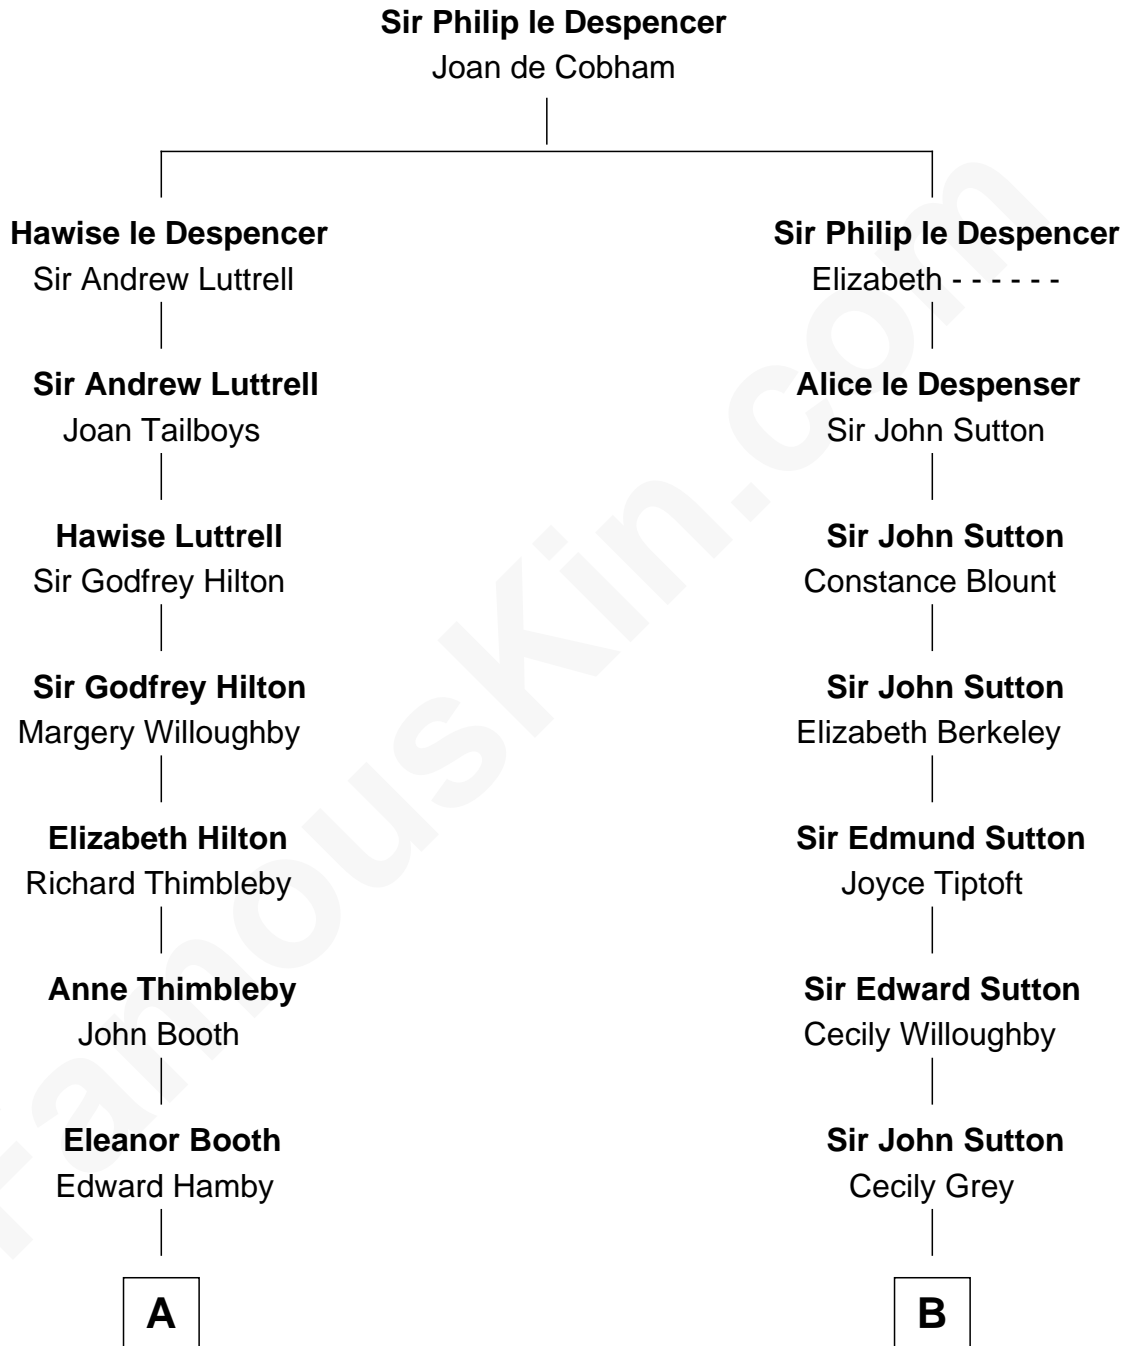

# FamousKin.com

## Relationship Chart of Lucretia (Rudolph) Garfield

*First Lady of President James Garfield*

16th cousin 4 times removed of

**Bill Weld**

*68th Governor of Massachusetts*

C

Harriet Hillard

William Augustus White